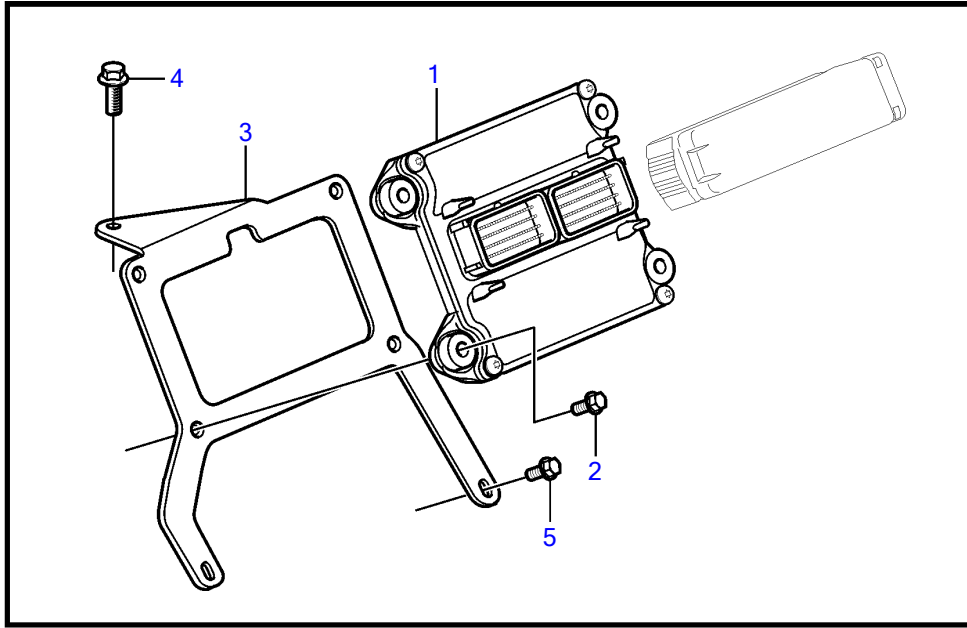

V8-380-C-A

V8-380-C-A

REF	PART NO.	QTY	DESCRIPTION	NOTES
1	21660030	1	Module	
2	948356	4	Flange screw	
3	21333459	1	Bracket	
4	946544	1	Flange screw	
5	947542	2	Flange screw	
6	21742808	1	Body, throttle	
			• Sensor, idle validation	
			• Sensor, throttle position	
7		1	Flame arrestor	
8	21713355	1	• Sensor, intake air temp	
9	21789059	1	Sensor, camshaft position	
10		1	• O-ring	not sold separately
11	21883714	1	Sensor, coolant water temp.	
12	21789058	2	Sensor	
13		2	• Bolt	not sold separately
14	21841179	1	Sensor, oil pressure	
15		1	• O-ring	not sold separately
16	21789060	1	Sensor, crankshaft position	
17		1	• O-ring	not sold separately
18	21841181	1	Sensor, manifold air pressure (map)	
19		1	• Seal	not sold separately
20	21883752	1	Retainer	
21	21697906	2	Sensor, temperature	Exhaust
22	21552128	2	Sensor, oxygen	
23	3883724	2	Sensor, oxygen	