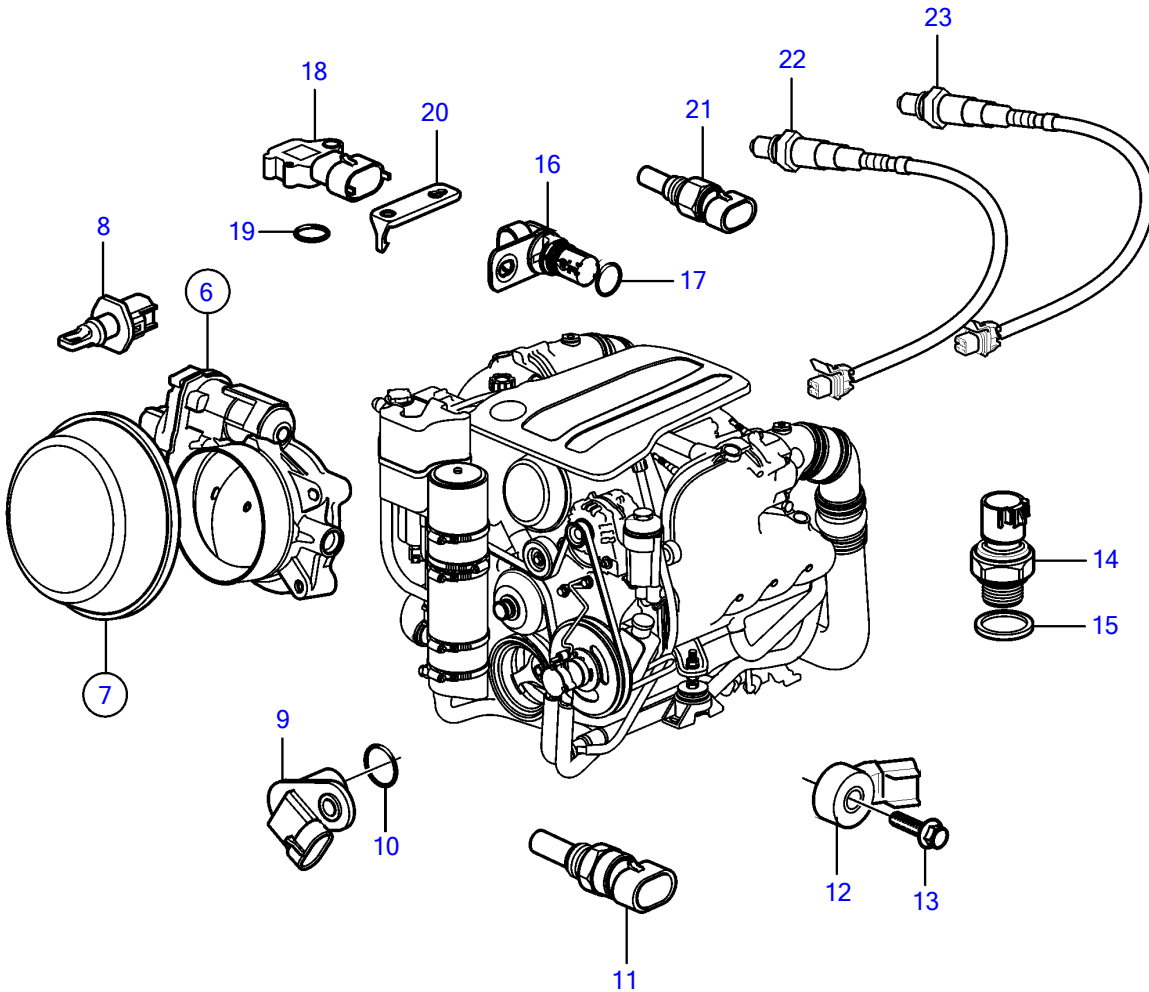

V8-380-C-A

V8-380-C-A

REF	PART NO.	QTY	DESCRIPTION	NOTES
1	21660030	1	Module	
2	948356	4	Flange screw	
3	21333459	1	Bracket	
4	946544	1	Flange screw	
5	947542	2	Flange screw	
6	21742808	1	Body, throttle	
			• Sensor, idle validation	
			• Sensor, throttle position	
7		1	Flame arrestor	
8	21713355	1	• Sensor, intake air temp	
9	21789059	1	Sensor, camshaft position	
10		1	• O-ring	not sold separately
11	21883714	1	Sensor, coolant water temp.	
12	21789058	2	Sensor	
13		2	• Bolt	not sold separately
14	21841179	1	Sensor, oil pressure	
15		1	• O-ring	not sold separately
16	21789060	1	Sensor, crankshaft position	
17		1	• O-ring	not sold separately
18	21841181	1	Sensor, manifold air pressure (map)	
19		1	• Seal	not sold separately
20	21883752	1	Retainer	
21	21697906	2	Sensor, temperature	Exhaust
22	21552128	2	Sensor, oxygen	
23	3883724	2	Sensor, oxygen	