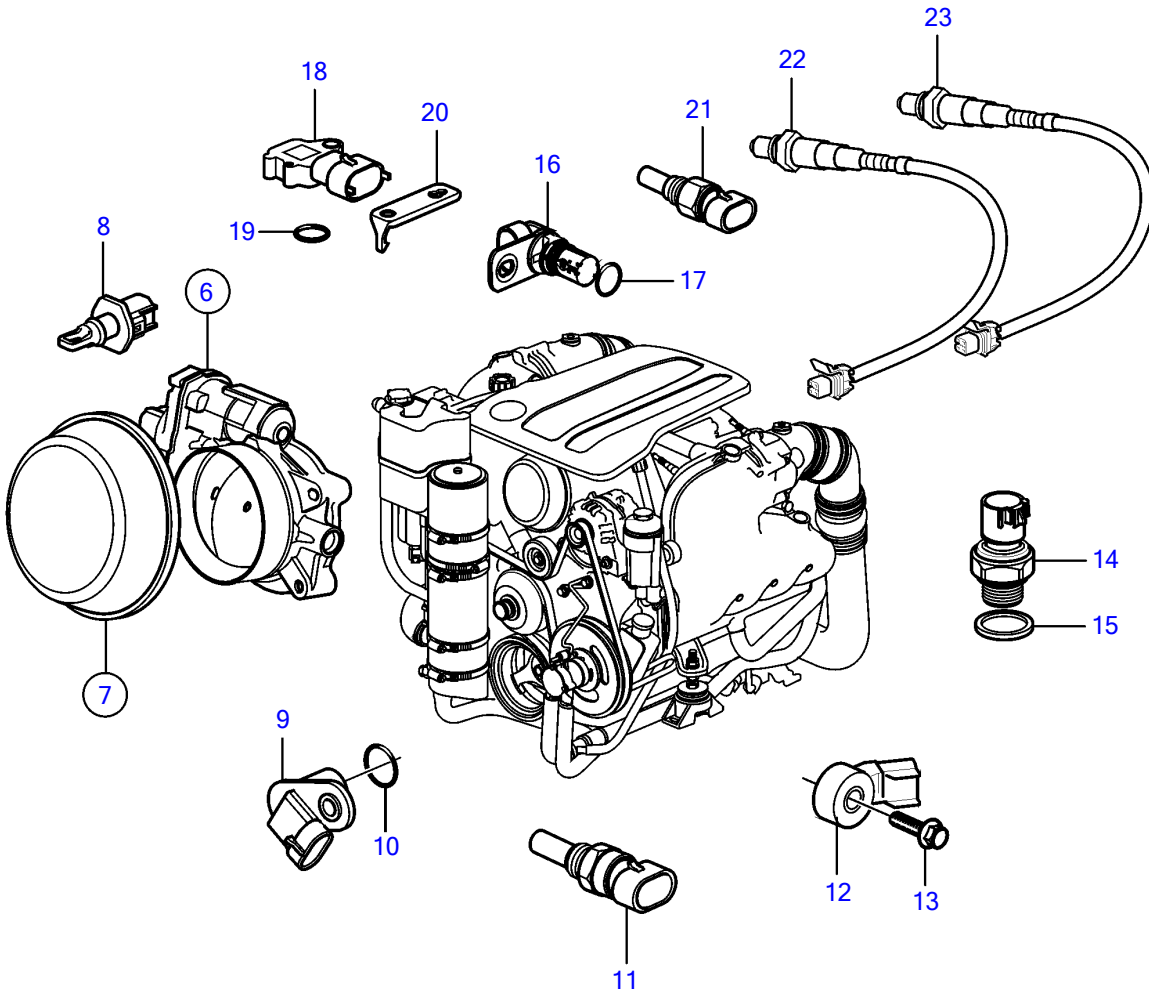

V8-380-C-B

V8-380-C-B

REF	PART NO.	QTY	DESCRIPTION	NOTES
1	21906713	1	Module	
2	948356	4	Flange screw	
3	21333459	1	Bracket	
4	946544	1	Flange screw	
5	947542	2	Flange screw	
6	21742808	1	Body, throttle	
			• Sensor, idle validation	
			• Sensor, throttle position	
7		1	Flame arrestor	
8	21713355	1	• Sensor, intake air temp	
9	21789059	1	Sensor, camshaft position	
10		1	• O-ring	not sold separately
11	21883714	1	Sensor, coolant water temp.	
12	21789058	2	Sensor	
13		2	• Bolt	not sold separately
14	21841179	1	Sensor, oil pressure	
15		1	• O-ring	not sold separately
16	21789060	1	Sensor, crankshaft position	
17		1	• O-ring	not sold separately
18	21841181	1	Sensor, manifold air pressure (map)	
19		1	• Seal	not sold separately
20	21883752	1	Retainer	
21	21697906	2	Sensor, temperature	Exhaust
22	21552128	2	Sensor, oxygen	
23	3883724	2	Sensor, oxygen	