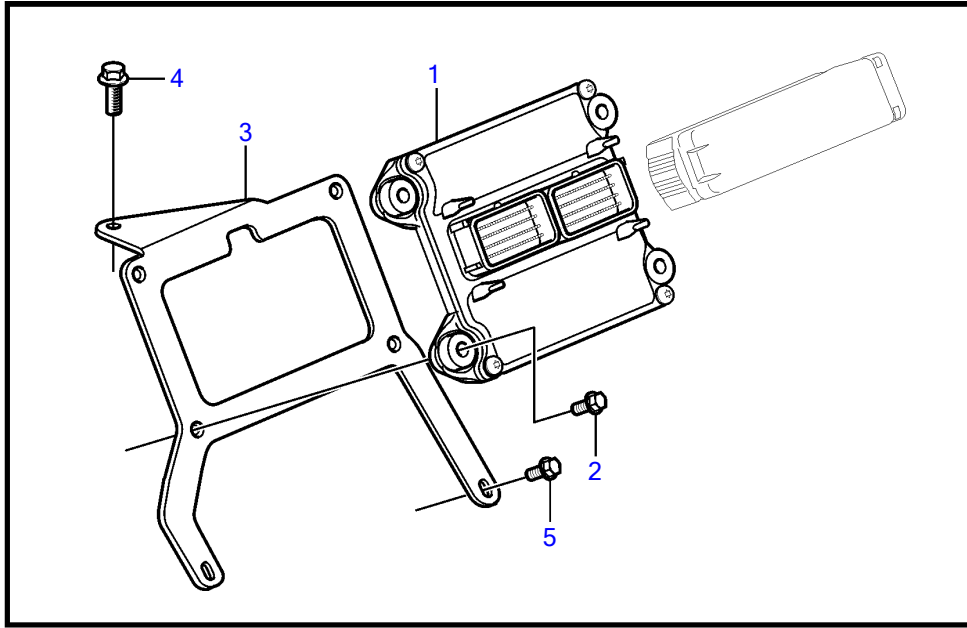

V8-380-C-B

V8-380-C-B

REF	PART NO.	QTY	DESCRIPTION	NOTES
1	21906713	1	Module	
2	948356	4	Flange screw	
3	21333459	1	Bracket	
4	946544	1	Flange screw	
5	947542	2	Flange screw	
6	21742808	1	Body, throttle	
			• Sensor, idle validation	
			• Sensor, throttle position	
7		1	Flame arrestor	
8	21713355	1	• Sensor, intake air temp	
9	21789059	1	Sensor, camshaft position	
10		1	• O-ring	not sold separately
11	21883714	1	Sensor, coolant water temp.	
12	21789058	2	Sensor	
13		2	• Bolt	not sold separately
14	21841179	1	Sensor, oil pressure	
15		1	• O-ring	not sold separately
16	21789060	1	Sensor, crankshaft position	
17		1	• O-ring	not sold separately
18	21841181	1	Sensor, manifold air pressure (map)	
19		1	• Seal	not sold separately
20	21883752	1	Retainer	
21	21697906	2	Sensor, temperature	Exhaust
22	21552128	2	Sensor, oxygen	
23	3883724	2	Sensor, oxygen	