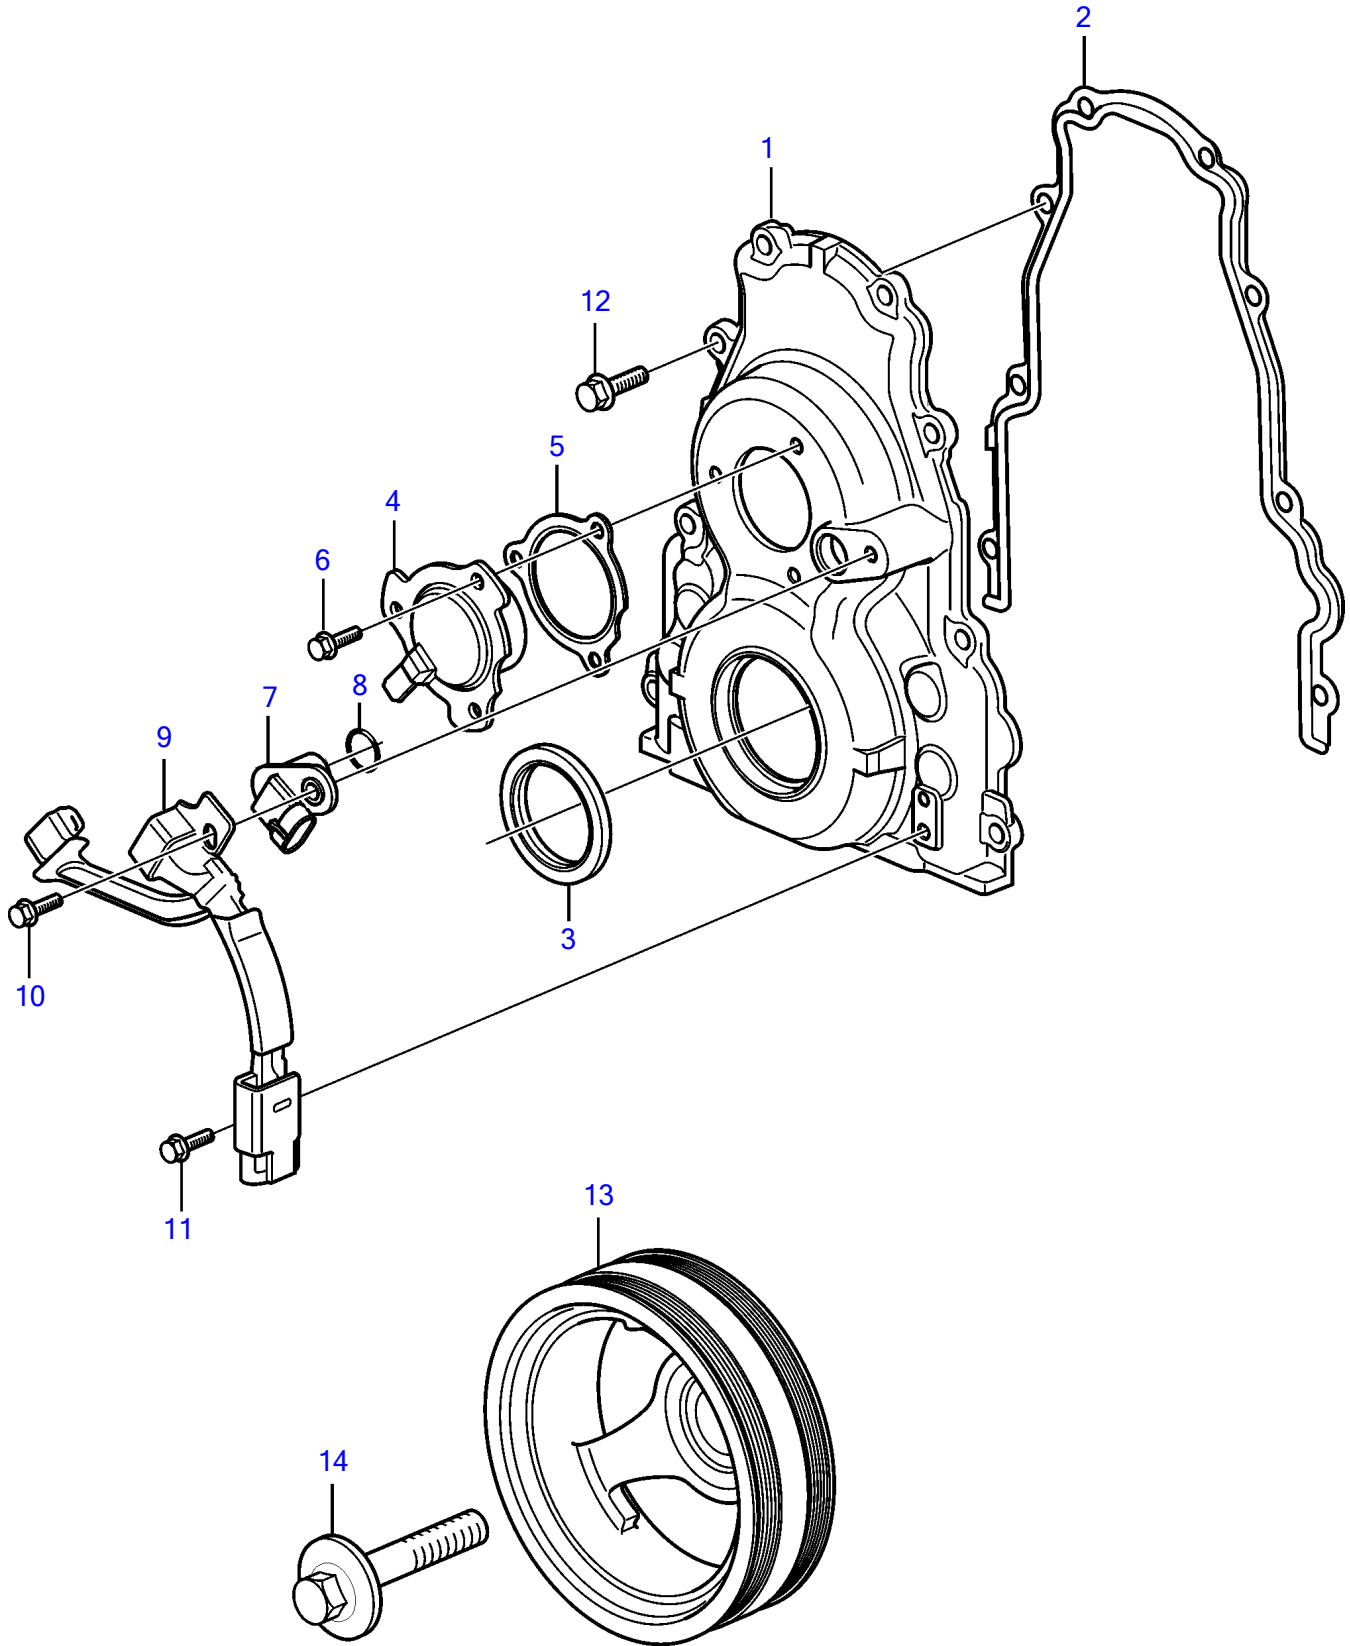

V8-380-C-A, V8-380-C-B

V8-380-C-A, V8-380-C-B

REF	PART NO.	QTY	DESCRIPTION	NOTES
1	21883720	1	Cover	
2	21883719	1	Gasket	
3	21883721	1	Gasket	
4	21883724	1	Magnet	
5	21883725	1	Gasket	
6	21883723	3	Hexagon screw	
7	21789059	1	Sensor	
8		1	• O-ring	not sold separately
9	21883722	1	Wire	
10	21883723	1	Hexagon screw	
11	21883723	1	Hexagon screw	
12	21883726	8	Hexagon screw	
13	21883685	1	Pulley	
14	21883686	1	Hexagon screw	