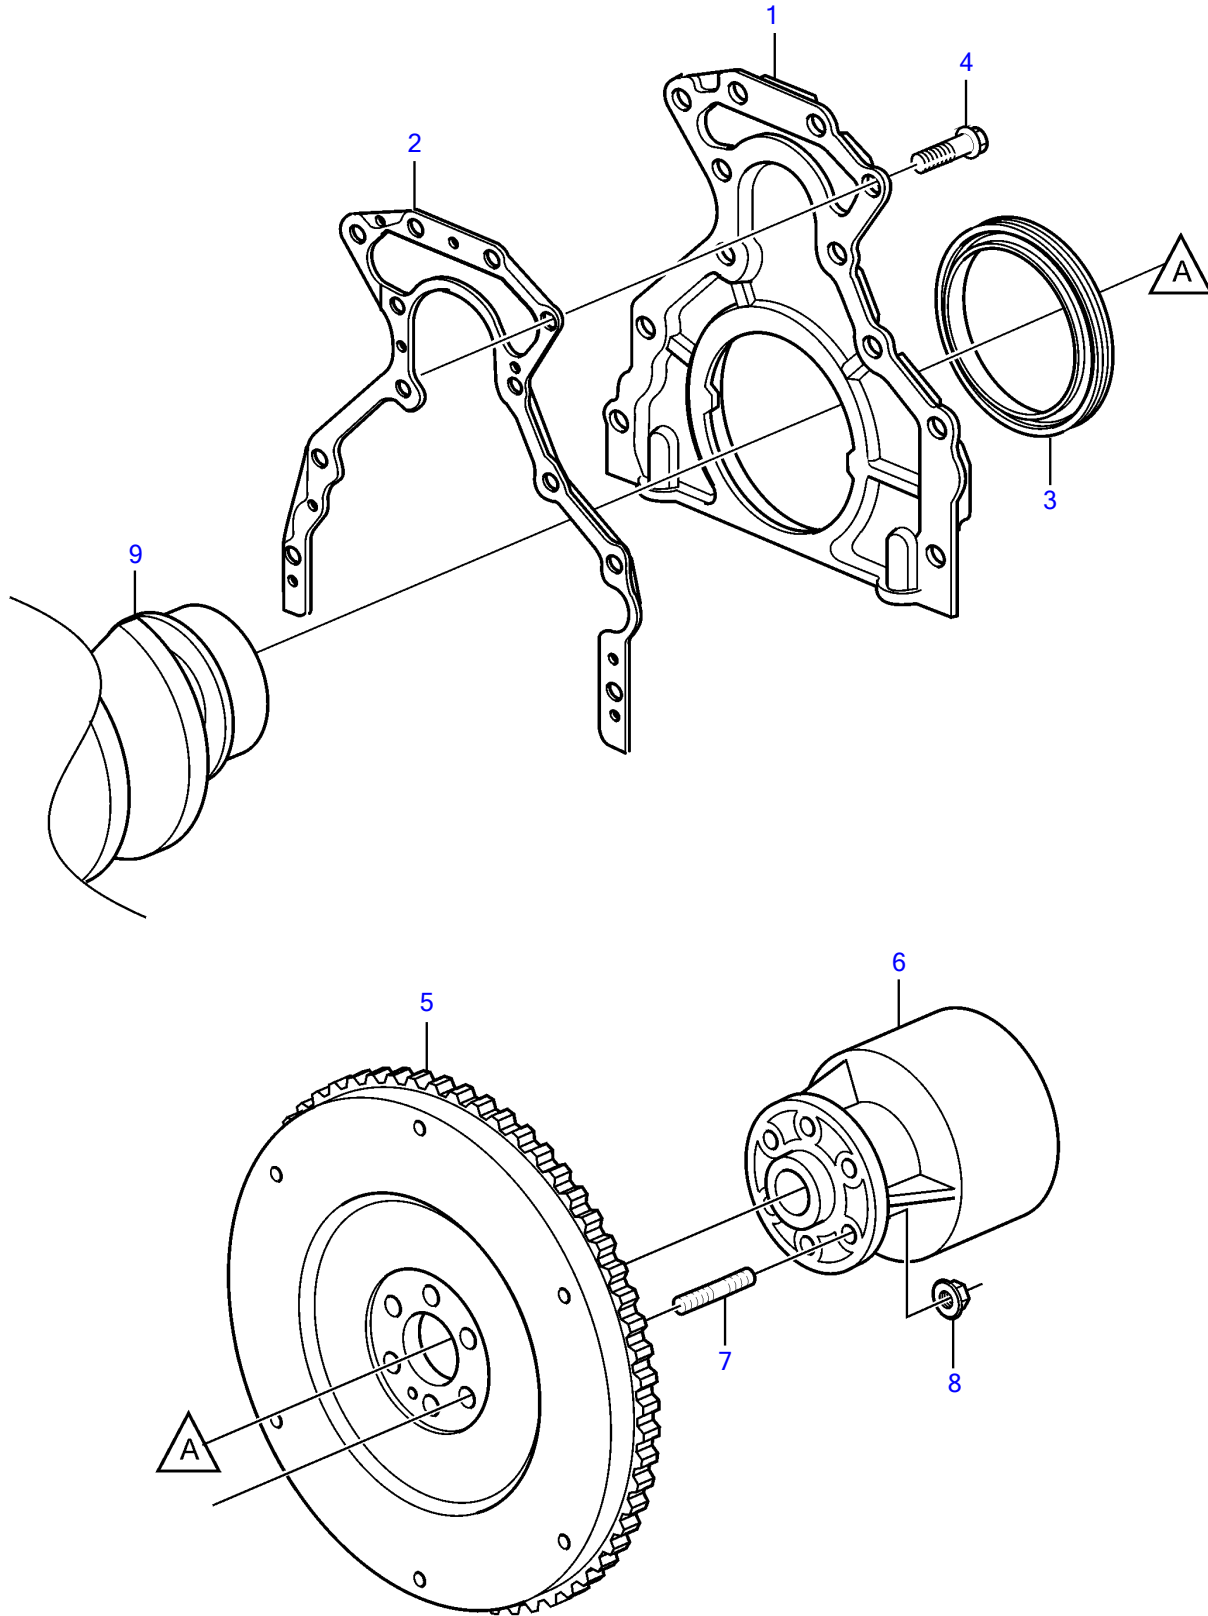

V8-380-C-A, V8-380-C-B

V8-380-C-A, V8-380-C-B

REF	PART NO.	QTY	DESCRIPTION	NOTES
1	21883695	1	Housing	
2		1	• Gasket	not sold separately
3		1	• Seal	not sold separately
4		12	• Bolt	not sold separately
5	21643344	1	Flywheel	
6	21619636	1	Rubber coupling	
7	21665940	6	Stud	
8	3853273	6	Nut	
9		1	Crankshaft	part not sold