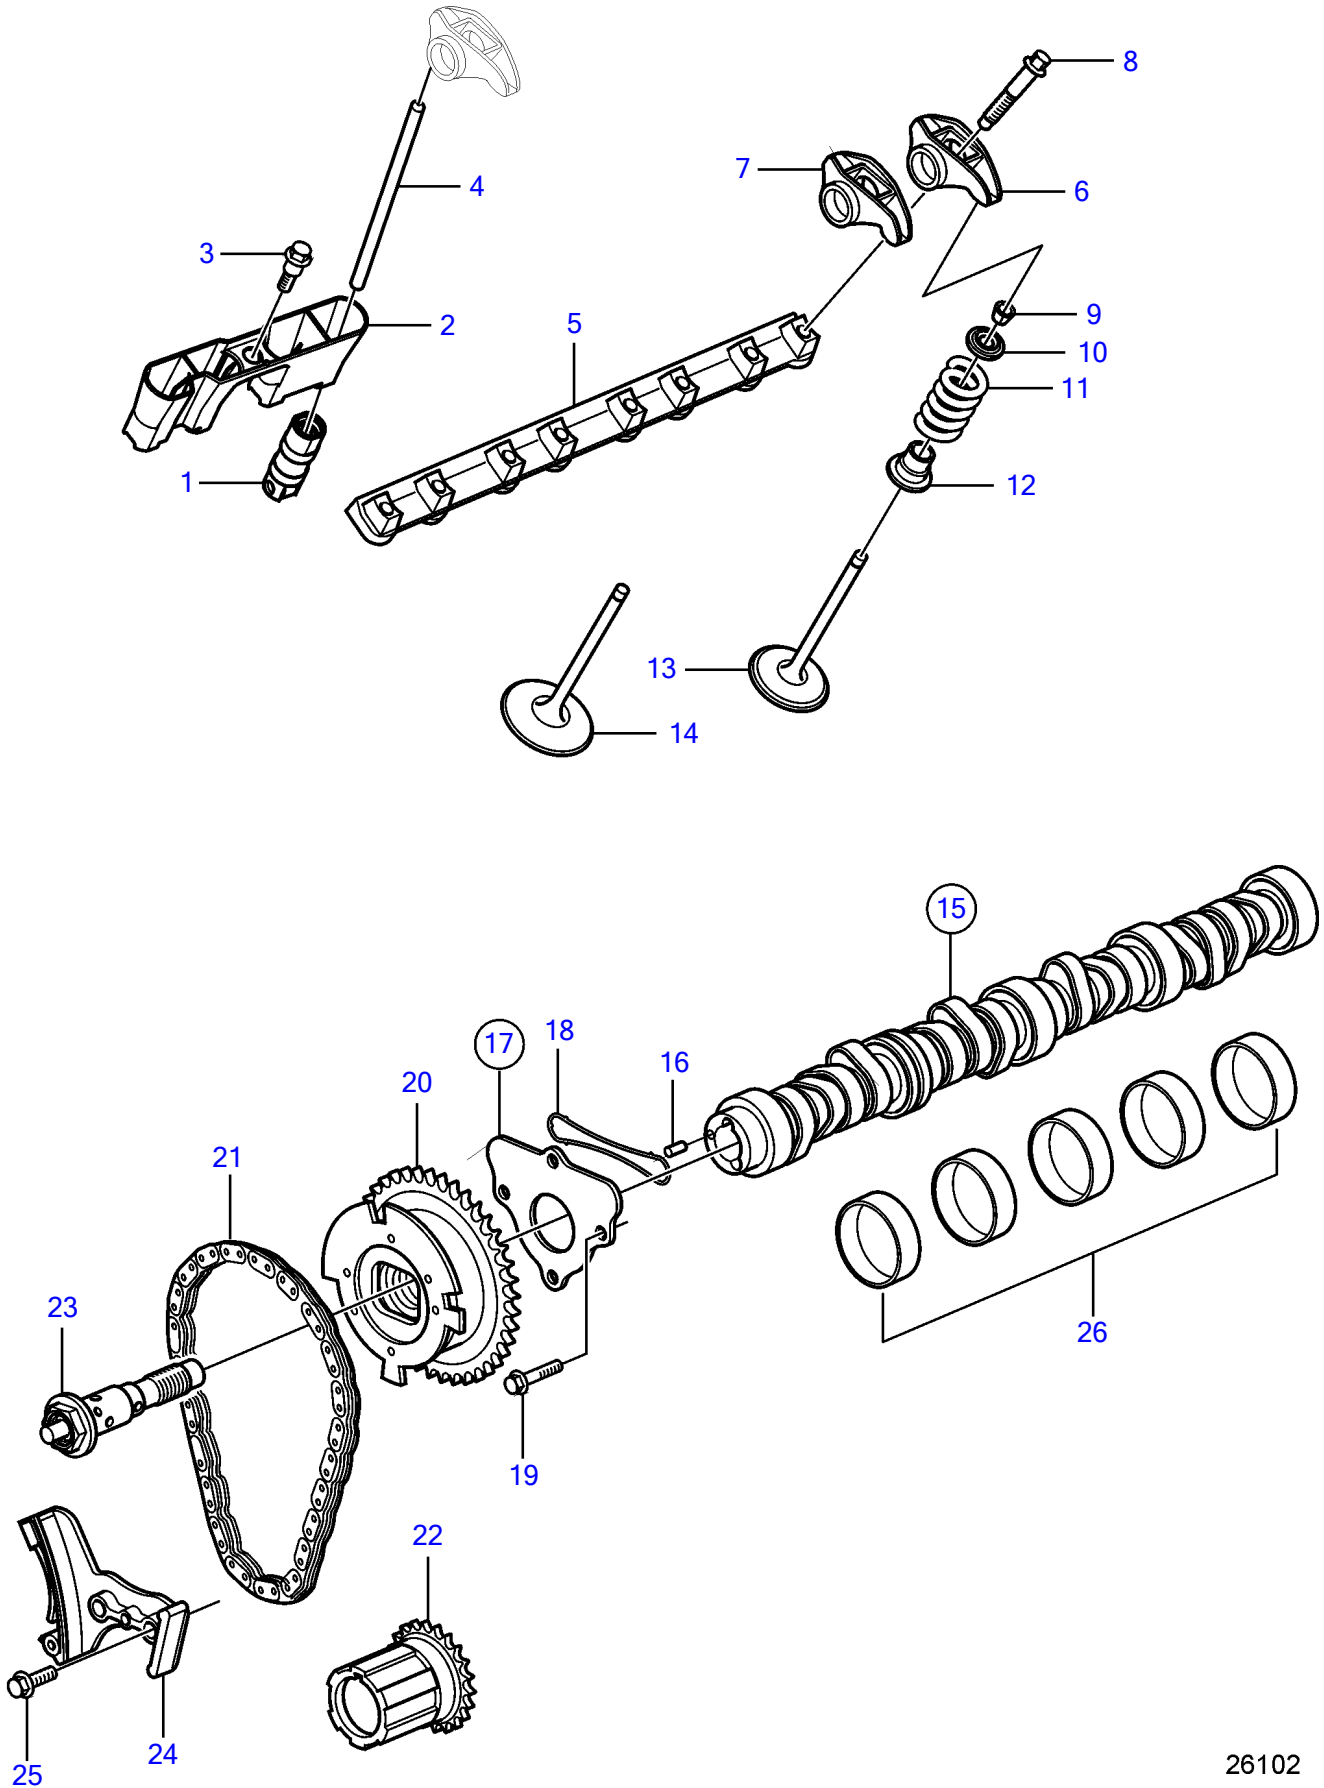

V8-380-C-A, V8-380-C-B

V8-380-C-A, V8-380-C-B

REF	PART NO.	QTY	DESCRIPTION	NOTES
1	21883698	16	Lifter body	
2	21883699	2	Guide	
3	21883700	4	Hexagon screw	
4	21874007	16	Rod	
5	21883701	2	Support	
6	21874008	8	Rocker arm, exhaust	
7	21874009	8	Rocker arm, intake	
8	21874010	16	Screw	
9	21874013	32	Key	
10	21874012	16	Cardboard tube	
11	21874011	16	Spring	
12	21883706	1	Valve stem seal, intake	
		8	• Seal	not sold separately
	21883705	1	Valve stem seal, exhaust	
		8	• Seal	not sold separately
13	21874014	8	Valve, exhaust	
14	21874015	8	Valve, intake	
15		1	Camshaft	part not sold
16	21883687	1	• Pin	
17	21883688	1	Retainer	
18		1	• Seal	not sold separately
19	21883689	4	Screw	
20	21883690	1	Actuator	
21	21883693	1	Chain	
22	21883692	1	Sprocket	
23	21883691	1	Valve	
24	21883694	1	Tensioner	
25		2	• Bolt	not sold separately
26		5	Bearing, camshaft	part not sold