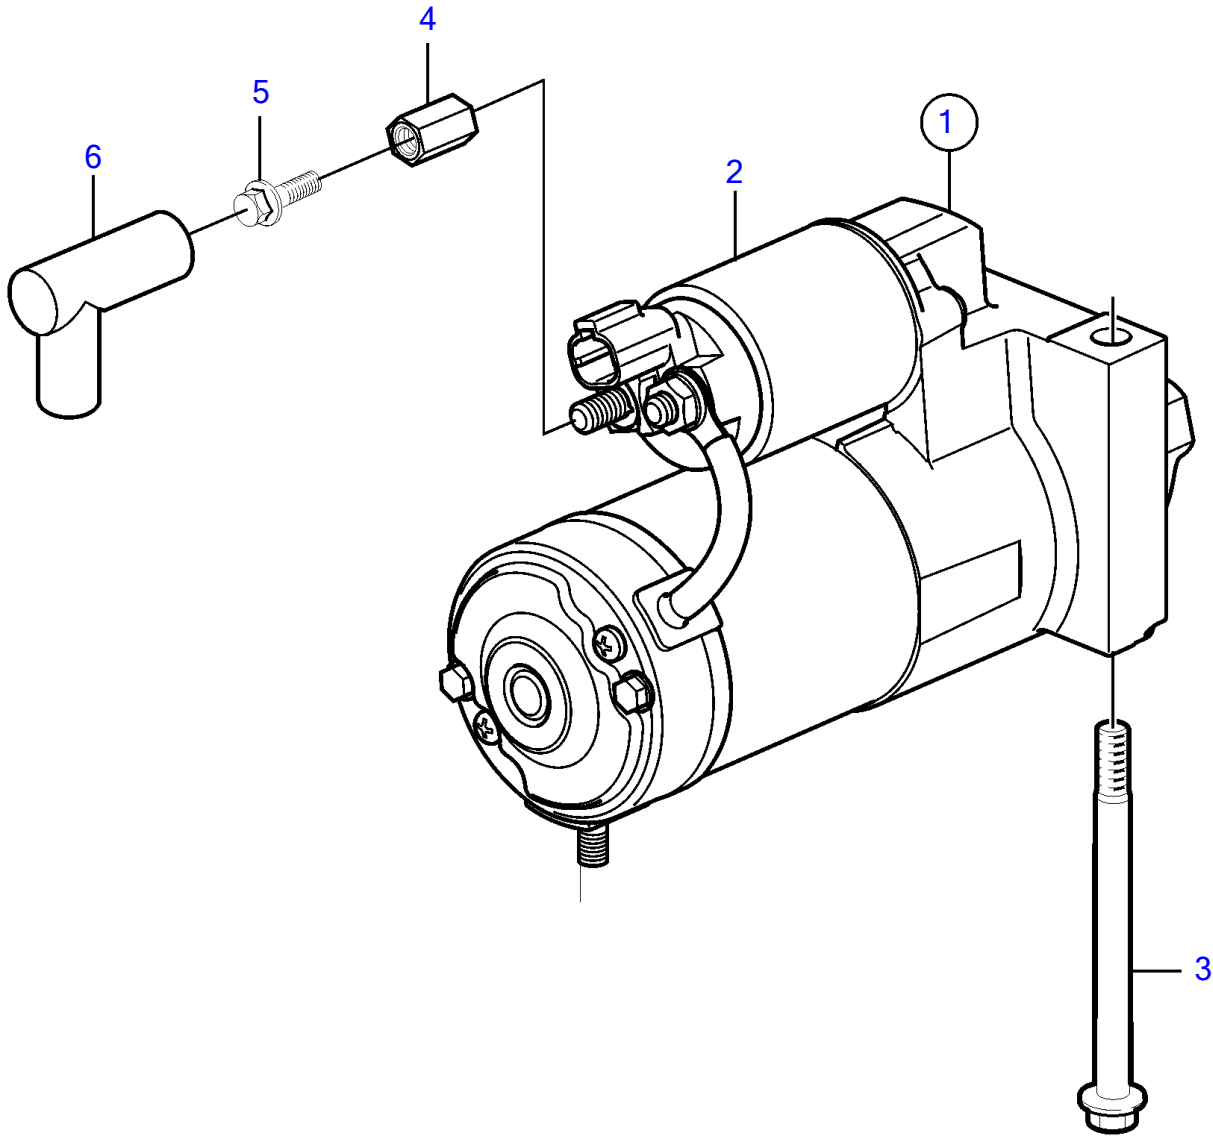

V8-380-C-A, V8-380-C-B

V8-380-C-A, V8-380-C-B

REF	PART NO.	QTY	DESCRIPTION	NOTES
1	21677590	1	Starter	
2		1	• Solenoid kit	part not sold
3	3857936	2	Screw	
4	855314	1	Spacer nut	
5		1	Screw	
6	855798	1	Protecting sleeve	