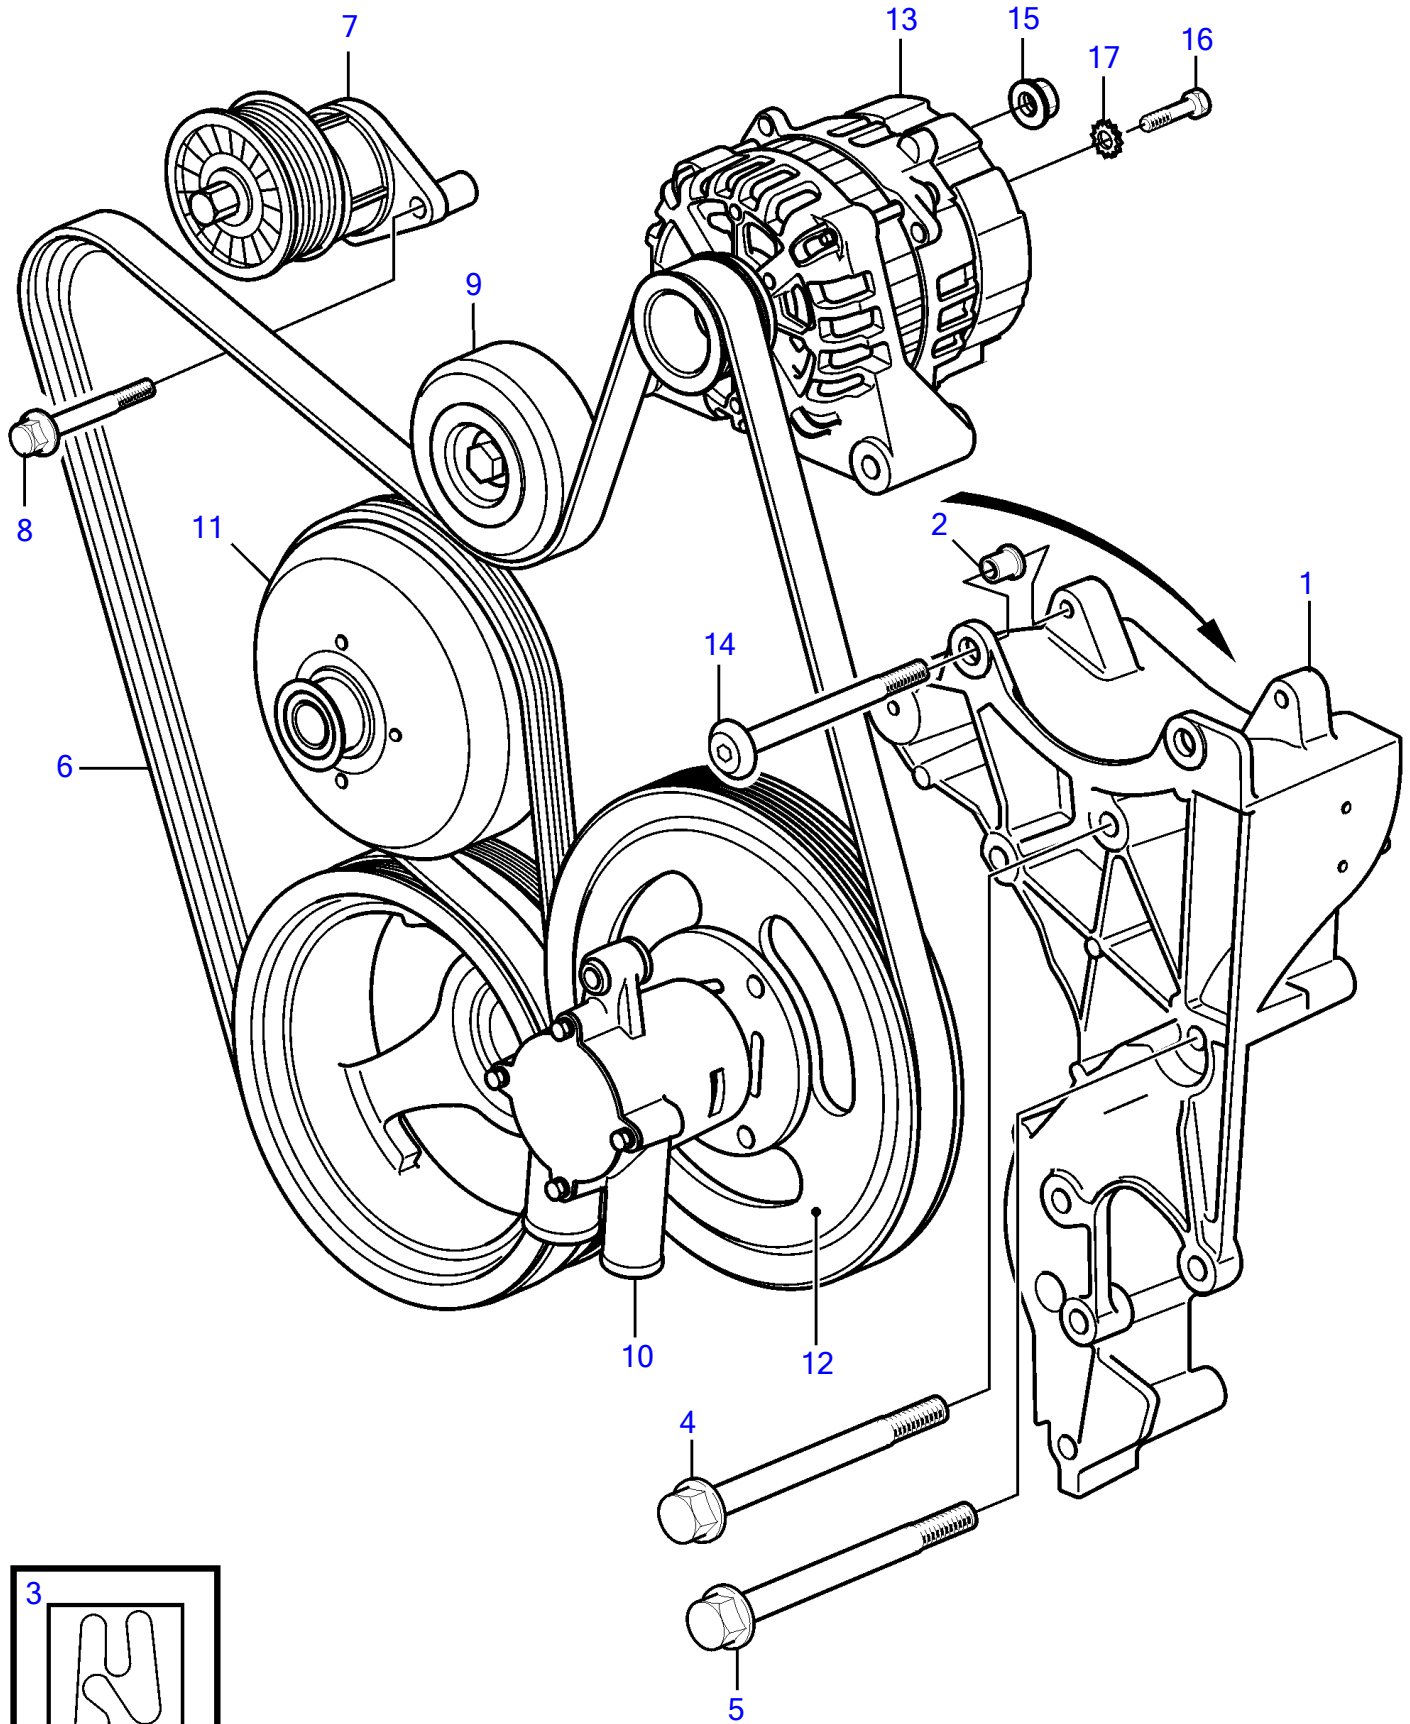

V8-380-C-A, V8-380-C-B

26050

V8-380-C-A, V8-380-C-B

REF	PART NO.	QTY	DESCRIPTION	NOTES
1	21841176	1	Bracket	
2		2	• Bushing	
3	3863274	1	Decal	
4		2	Bolt	M10x120mm, seawater pump stay
5	21883682	1	Screw	
6	21629629	1	Belt	replaced by next part number
	21995946	1	Belt	
7	21841168	1	Tensioner	
8	965222	2	Flange screw	
9	3861009	1	Pulley	
10		1	Pump, sea water	
11		1	Pulley, circulation pump	
12		1	Pulley, power steering pump	
13	21612639	1	Alternator	
14	21727827	2	Hex. socket screw	
15	945408	1	Flange nut	
16	3852208	1	Screw	
17	3852520	1	Washer	