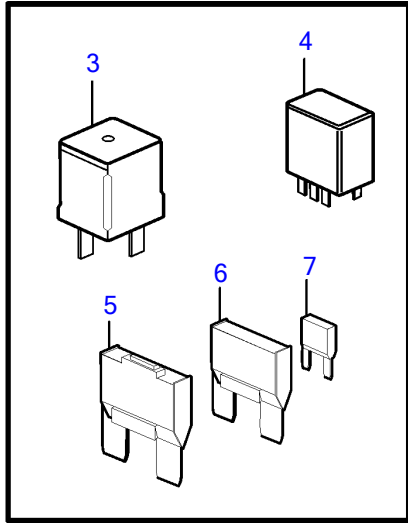

V8-380-C-A, V8-380-C-B

V8-380-C-A, V8-380-C-B

| REF | PART NO. | QTY | DESCRIPTION    | NOTES                     |
|-----|----------|-----|----------------|---------------------------|
| 1   |          | 1   | Wiring harness | see "Engine Harness" page |
| 2   |          | 1   | • Fuse box     | not sold separately       |
| 3   | 3858809  | 3   | • Relay        |                           |
| 4   | 3841366  | 2   | • Relay        |                           |
| 5   | 3884849  | 1   | • Fuse         | 40A                       |
| 6   | 3841370  | 1   | • Fuse         | 20A                       |
|     | 3841371  | 1   | • Fuse         | 40A                       |
| 7   | 3841373  | 1   | • Fuse         | 5A                        |
|     | 3863403  | 1   | • Fuse         | 7.5A                      |
|     | 3841372  | 1   | • Fuse         | 10A                       |
|     | 3861373  | 1   | • Fuse         | 15A                       |
|     | 3861374  | 1   | • Fuse         | 20A                       |
|     | 21741719 | 1   | • Fuse         | 30A                       |
| 8   |          | 1   | • Cover plate  | not sold separately       |
| 9   | 21618162 | 1   | Bracket        |                           |
| 10  | 3840402  | 2   | Mounting base  |                           |
| 11  | 3852118  | 2   | Nut            |                           |
| 12  | 3888122  | 2   | Flange screw   |                           |