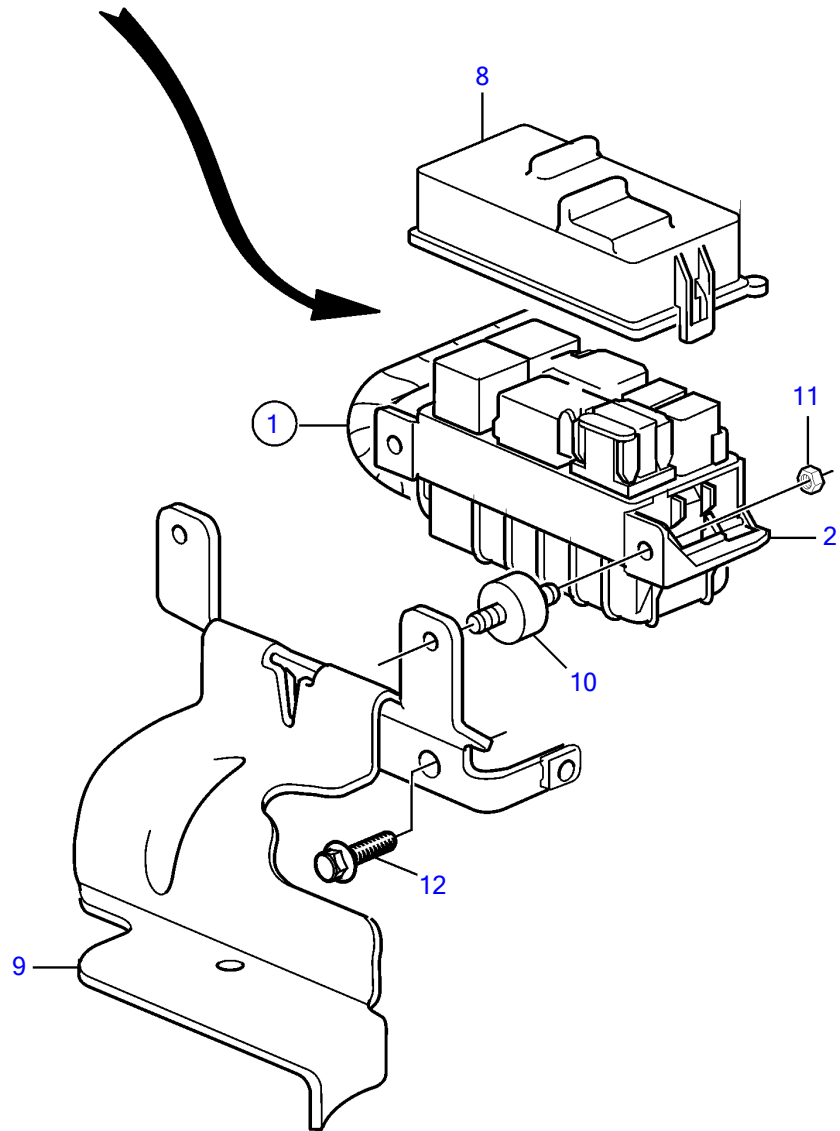

V8-380-C-A, V8-380-C-B

V8-380-C-A, V8-380-C-B

| REF | PART NO. | QTY | DESCRIPTION    | NOTES                     |
|-----|----------|-----|----------------|---------------------------|
| 1   |          | 1   | Wiring harness | see "Engine Harness" page |
| 2   |          | 1   | • Fuse box     | not sold separately       |
| 3   | 3858809  | 3   | • Relay        |                           |
| 4   | 3841366  | 2   | • Relay        |                           |
| 5   | 3884849  | 1   | • Fuse         | 40A                       |
| 6   | 3841370  | 1   | • Fuse         | 20A                       |
|     | 3841371  | 1   | • Fuse         | 40A                       |
| 7   | 3841373  | 1   | • Fuse         | 5A                        |
|     | 3863403  | 1   | • Fuse         | 7.5A                      |
|     | 3841372  | 1   | • Fuse         | 10A                       |
|     | 3861373  | 1   | • Fuse         | 15A                       |
|     | 3861374  | 1   | • Fuse         | 20A                       |
|     | 21741719 | 1   | • Fuse         | 30A                       |
| 8   |          | 1   | • Cover plate  | not sold separately       |
| 9   | 21618162 | 1   | Bracket        |                           |
| 10  | 3840402  | 2   | Mounting base  |                           |
| 11  | 3852118  | 2   | Nut            |                           |
| 12  | 3888122  | 2   | Flange screw   |                           |