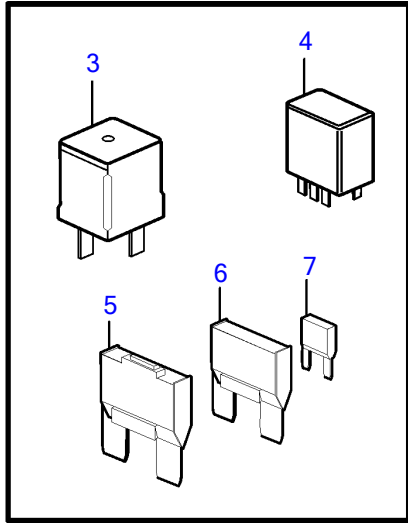

V8-380-C-A, V8-380-C-B

V8-380-C-A, V8-380-C-B

REF	PART NO.	QTY	DESCRIPTION	NOTES
1		1	Wiring harness	see "Engine Harness" page
2		1	• Fuse box	not sold separately
3	3858809	3	• Relay	
4	3841366	2	• Relay	
5	3884849	1	• Fuse	40A
6	3841370	1	• Fuse	20A
	3841371	1	• Fuse	40A
7	3841373	1	• Fuse	5A
	3863403	1	• Fuse	7.5A
	3841372	1	• Fuse	10A
	3861373	1	• Fuse	15A
	3861374	1	• Fuse	20A
	21741719	1	• Fuse	30A
8		1	• Cover plate	not sold separately
9	21618162	1	Bracket	
10	3840402	2	Mounting base	
11	3852118	2	Nut	
12	3888122	2	Flange screw	