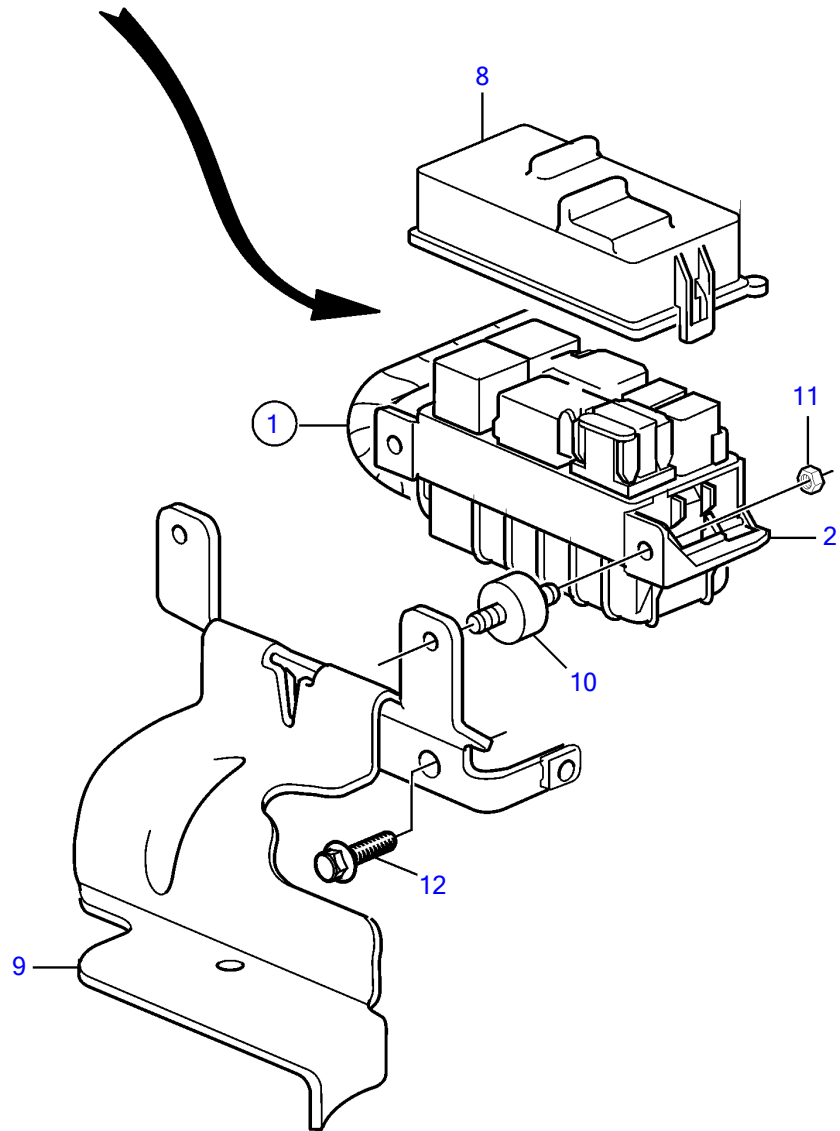

V8-380-C-A, V8-380-C-B

V8-380-C-A, V8-380-C-B

REF	PART NO.	QTY	DESCRIPTION	NOTES
1		1	Wiring harness	see "Engine Harness" page
2		1	• Fuse box	not sold separately
3	3858809	3	• Relay	
4	3841366	2	• Relay	
5	3884849	1	• Fuse	40A
6	3841370	1	• Fuse	20A
	3841371	1	• Fuse	40A
7	3841373	1	• Fuse	5A
	3863403	1	• Fuse	7.5A
	3841372	1	• Fuse	10A
	3861373	1	• Fuse	15A
	3861374	1	• Fuse	20A
	21741719	1	• Fuse	30A
8		1	• Cover plate	not sold separately
9	21618162	1	Bracket	
10	3840402	2	Mounting base	
11	3852118	2	Nut	
12	3888122	2	Flange screw	