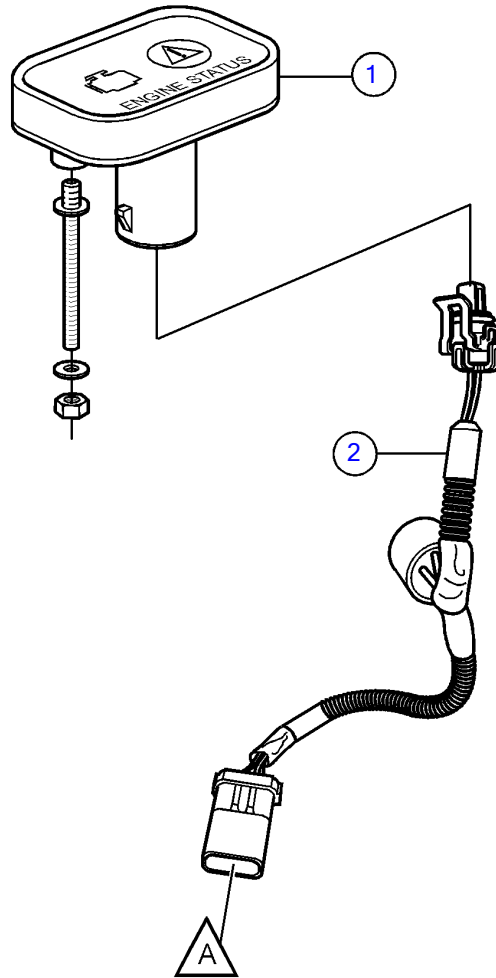

V8-380-C-A, V8-380-C-B

25732

V8-380-C-A, V8-380-C-B

REF	PART NO.	QTY	DESCRIPTION	NOTES
1	21178775	1	Alarm panel	
		2	• Stud	not sold separately
		2	• Washer	not sold separately
		2	• Nut	not sold separately
2	21178777	1	Wiring harness	
		1	• Alarm	not sold separately
3	21200148	1	Wiring harness, y	for alarm panel