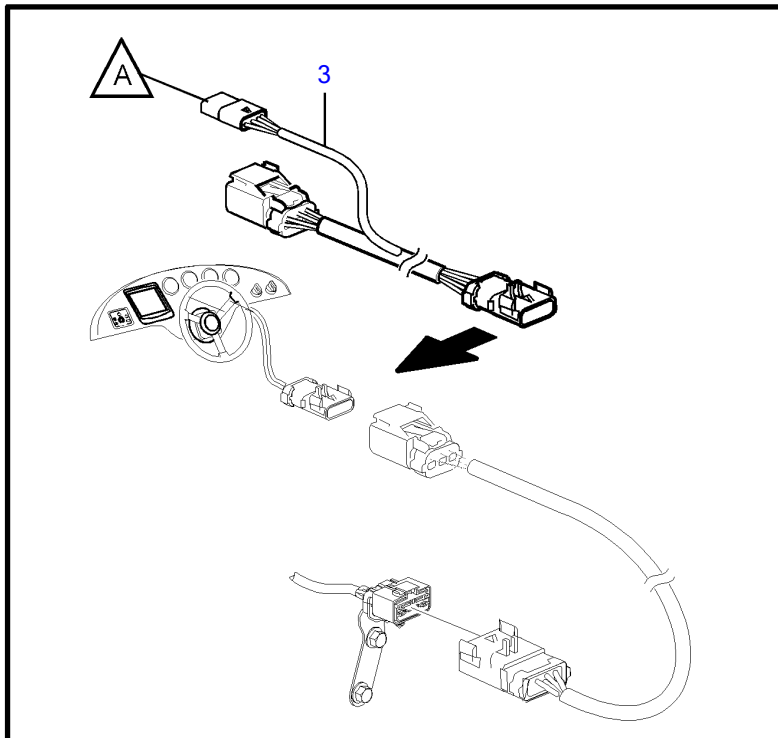

V8-380-C-A, V8-380-C-B

25732

V8-380-C-A, V8-380-C-B

REF	PART NO.	QTY	DESCRIPTION	NOTES
1	21178775	1	Alarm panel	
		2	• Stud	not sold separately
		2	• Washer	not sold separately
		2	• Nut	not sold separately
2	21178777	1	Wiring harness	
		1	• Alarm	not sold separately
3	21200148	1	Wiring harness, y	for alarm panel