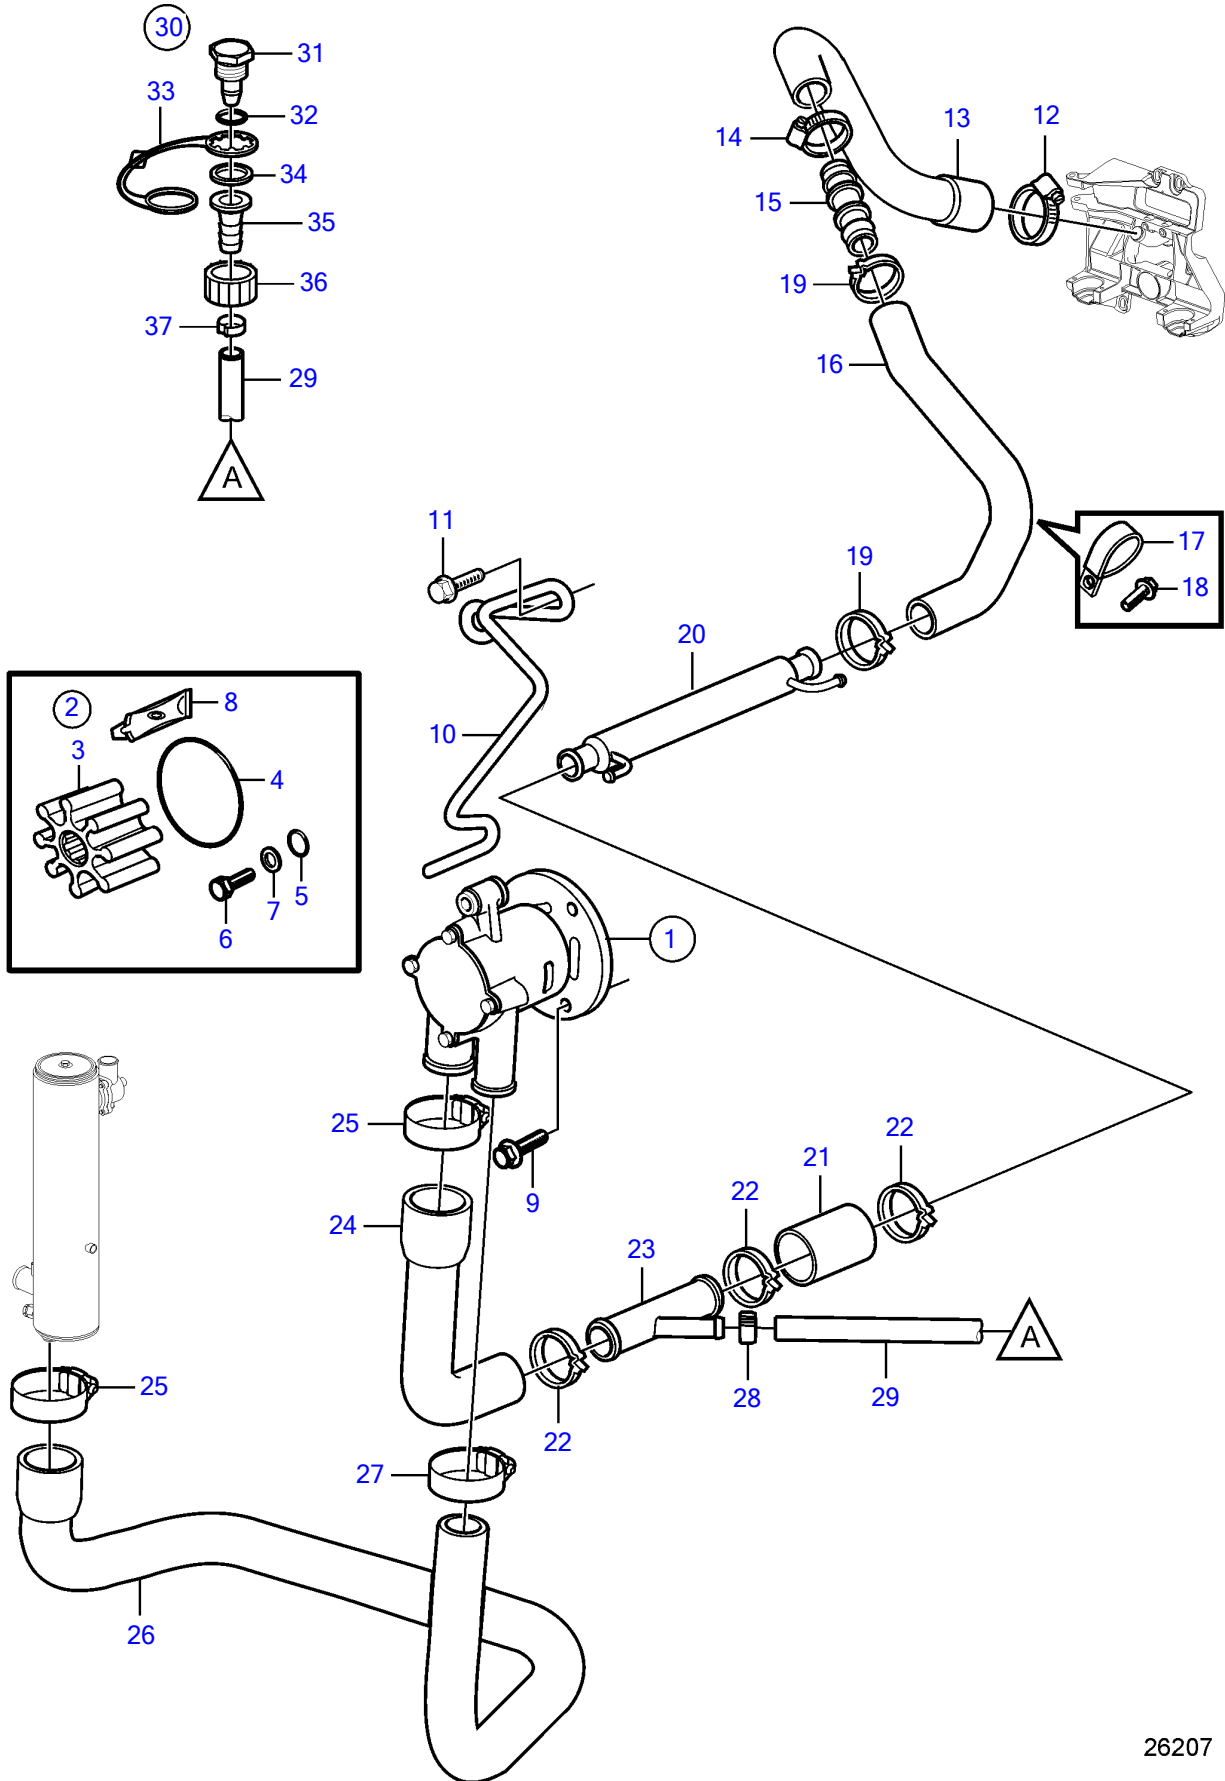

V8-380-C-B

26207

V8-380-C-B

REF	PART NO.	QTY	DESCRIPTION	NOTES
1	21611833	1	Pump	
2	21700445	1	• Impeller kit	
3		1	• • Impeller	not sold separately
4		1	• • O-ring	not sold separately
5		4	• • O-ring	not sold separately
6		4	• • Screw	not sold separately
7		4	• • Tab washer	not sold separately
8		X	Lubricant, glycerin	from July 2012, no longer needed, not included in impeller kit
9	3595499	3	Flange screw	
10	21616192	1	Bracket	
11		2	Screw	
12	3812302	1	Hose clamp	
13	21340837	1	Hose	
14	3863444	1	Hose clamp	
15	21429137	1	Connector	
16	21644809	1	Hose	
17	3853312	2	Clamp	
18	946441	1	Flange screw	
19		2	Hose clamp	
20	21399019	1	Hydraulic oil cooler	
21	21616887	1	Hose	
22		3	Hose clamp	
23	3862699	1	T-pipe	
24	21616885	1	Hose	
25	3863440	2	Hose clamp	
26	21616857	1	Hose	
27	3852602	1	Hose clamp	
28	978173	1	Hose clamp	
29	(3858576)	1	Hose	Obsolete part
	3860747	1	Hose	Cut to length
30	3807440	1	Connector	
31		1	• Cap	not sold separately
32	942978	1	• O-ring	
33	3862082	1	• Retainer	
34	3807664	1	• Washer	
35		1	• Connector	not sold separately
36		1	• Connector	not sold separately
37	978174	1	Hose clamp	