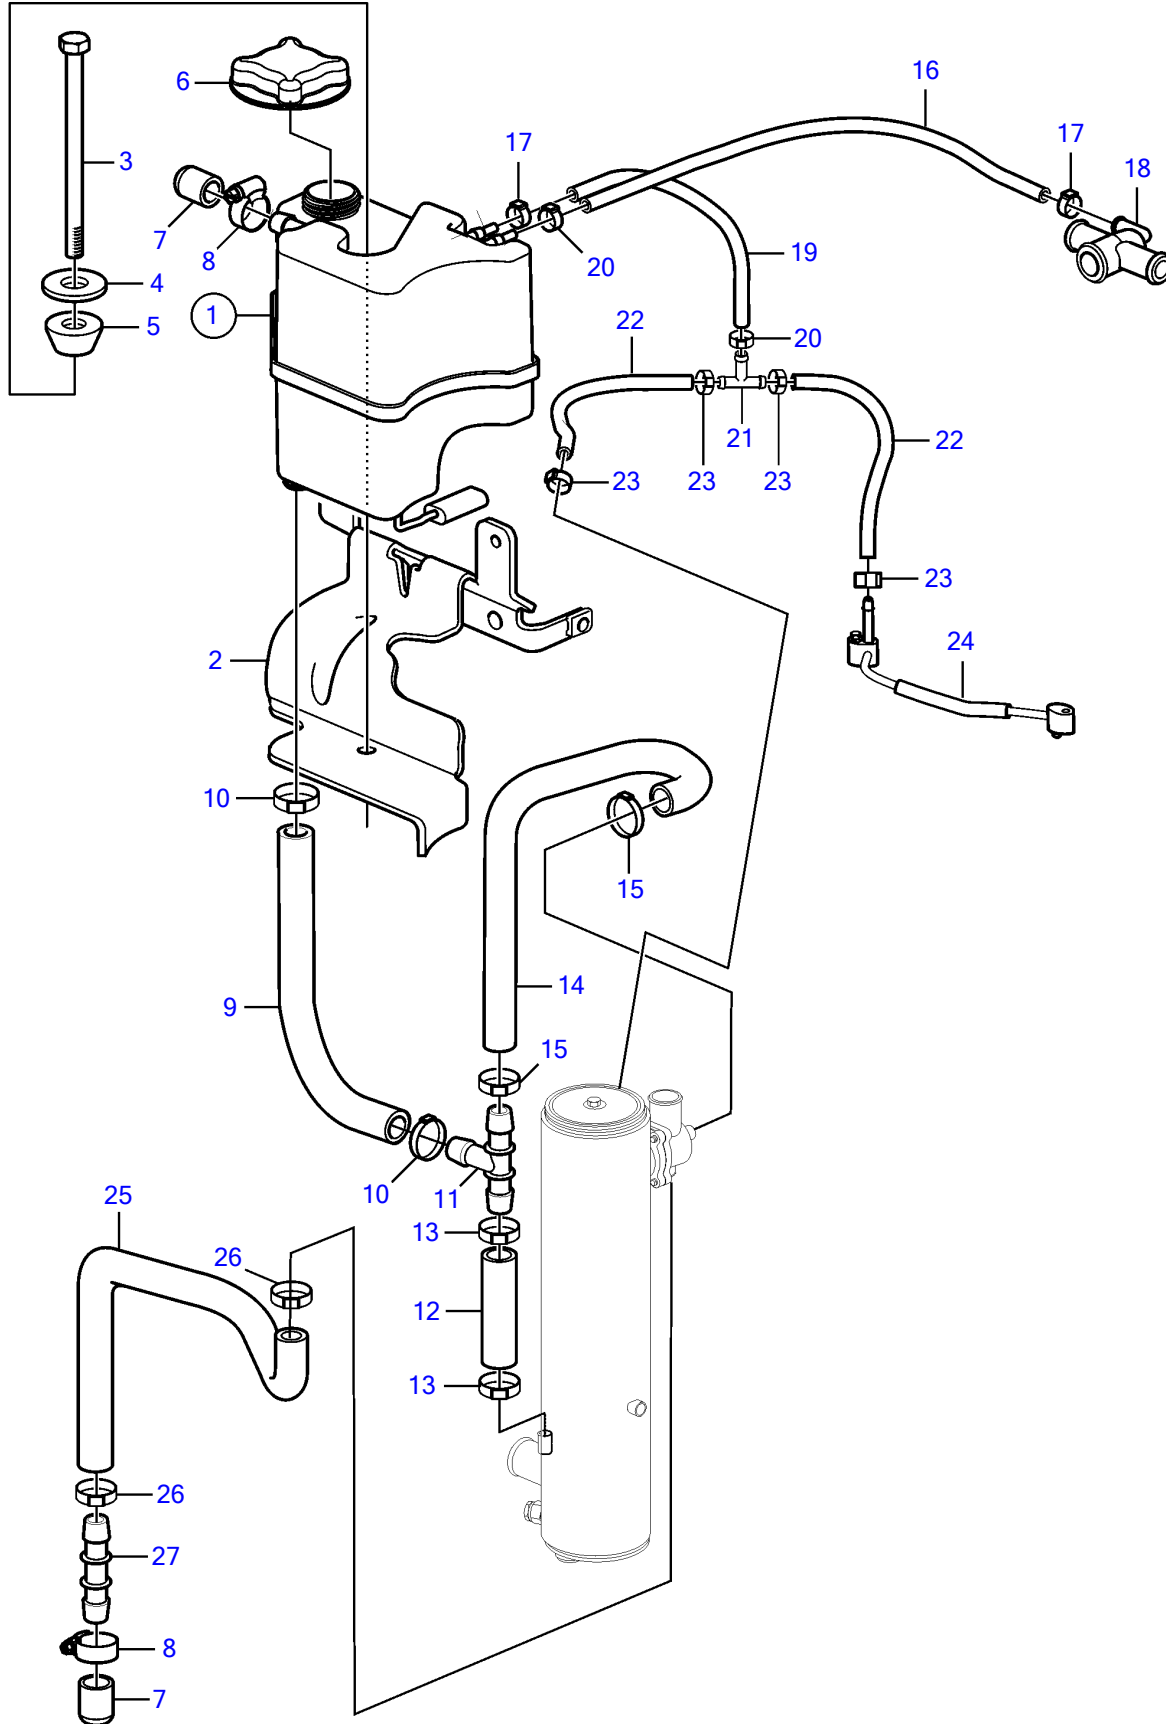

V8-380-C-A, V8-380-C-B

V8-380-C-A, V8-380-C-B

REF	PART NO.	QTY	DESCRIPTION	SEE SEC.	NOTES
1	21614836	1	Expansion tank		
		1	• Float		
	21711711	1	• Sensor		
2	21618162	1	Bracket		
3	3808361	1	Flange screw		
4		1	Washer		
5	3285120	1	Spacer sleeve		
6	1674083	1	Pressure cap		
7	21718444	2	Cardboard tube		
			• Bulletin P-26-1-8	P-26-1-8-EN	V8-380 Hot Water Outlet
8	3812303	2	Hose clamp		
9	21616853	1	Hose		
10		2	Hose clamp		
11	21695511	1	Connector		
12	21678345	1	Hose		
13		2	Hose clamp		
14	21616869	1	Hose		
15		2	Hose clamp		
16	3860590	1	Hose		
17	(978168)	2	Hose clamp		Obsolete part
18		1	Adapter		
19	21616901	1	Hose		
20	(977404)	2	Hose clamp		Obsolete part
21	21766671	1	Connector		
22	(3860748)	2	Hose		Obsolete part
23	(978402)	4	Hose clamp		Obsolete part
24		1	Pipe, cylinder head	37039	
25	21616855	1	Hose		
26	(978176)	2	Hose clamp		Obsolete part
27	21709623	1	Connector		