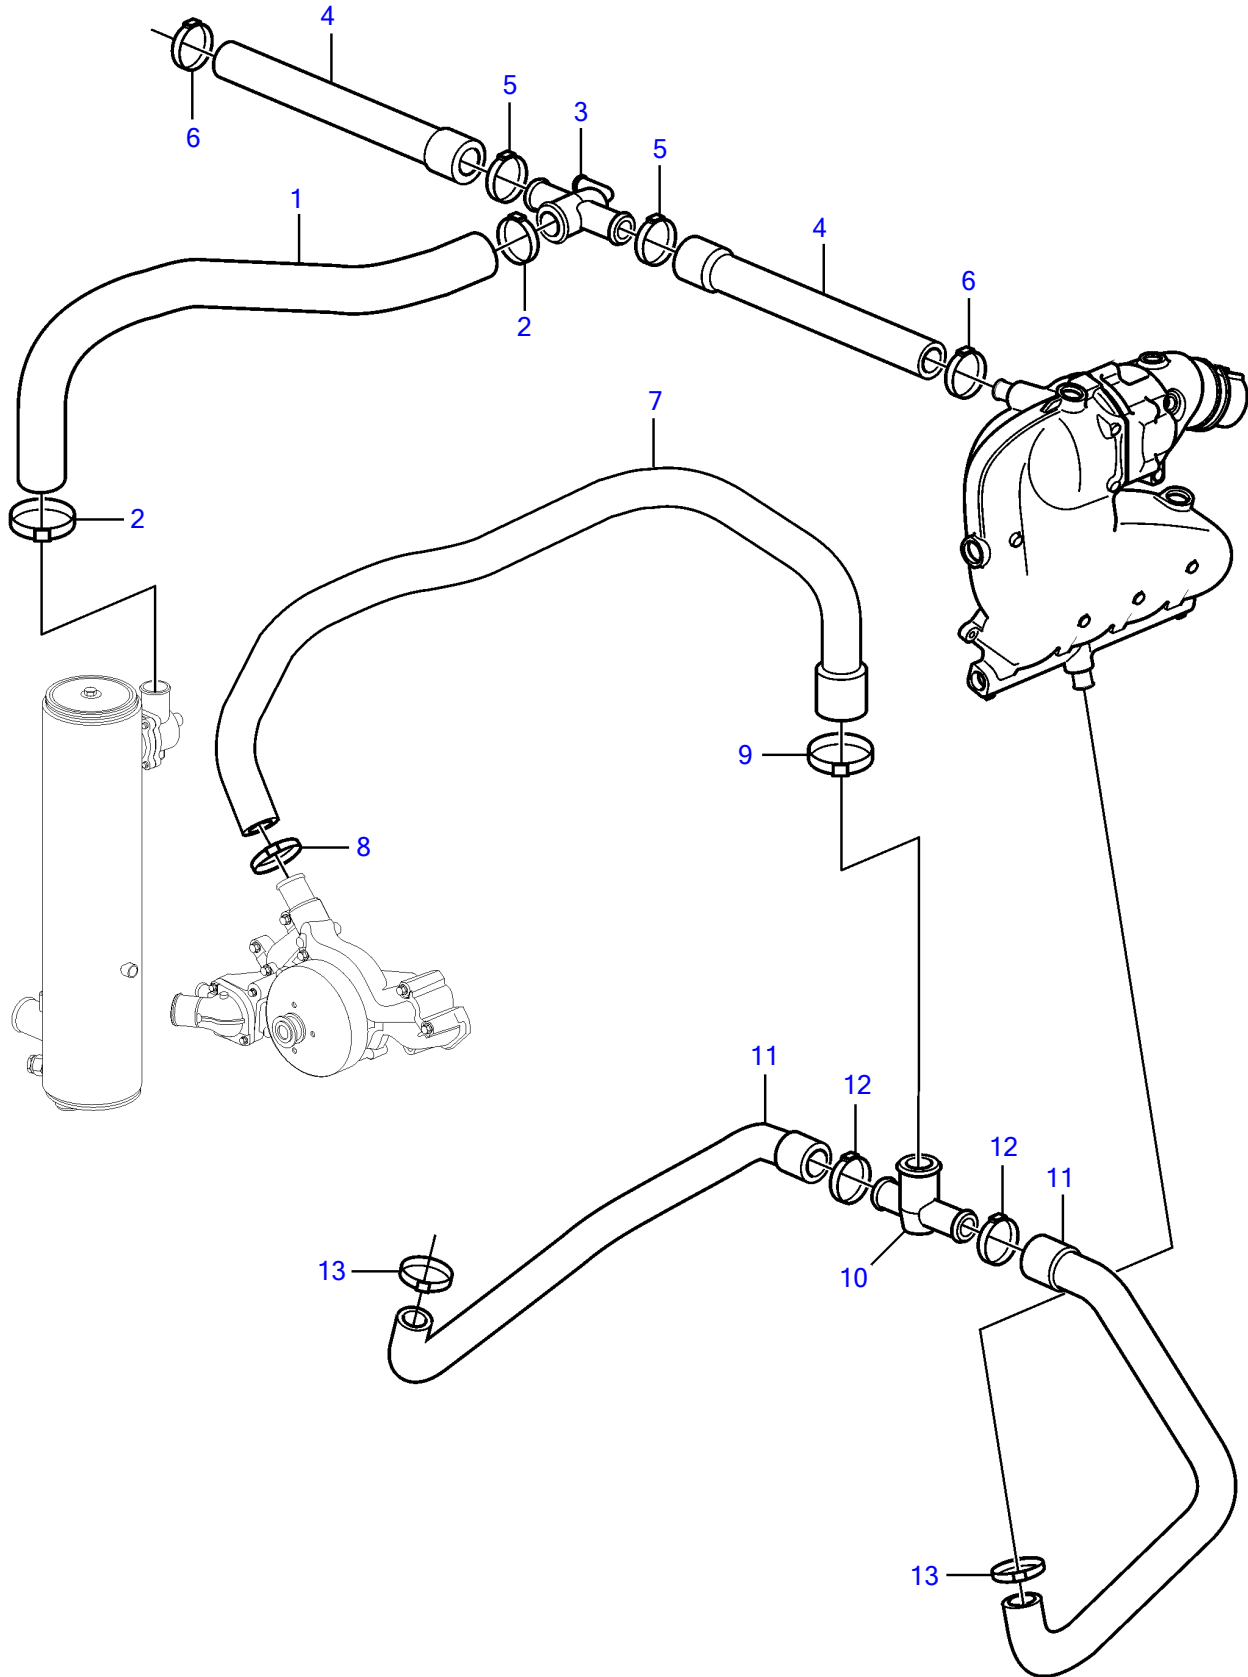

V8-380-C-A, V8-380-C-B

V8-380-C-A, V8-380-C-B

REF	PART NO.	QTY	DESCRIPTION
1	21616881	1	Hose
2		2	Hose clamp
3		1	Adapter
4	21616877	1	Hose
5		1	Hose clamp
6		1	Hose clamp
7	21616865	1	Hose
8		1	Hose clamp
9		1	Hose clamp
10	21630488	1	Adapter
11	21616879	2	Hose
12		2	Hose clamp
13		2	Hose clamp