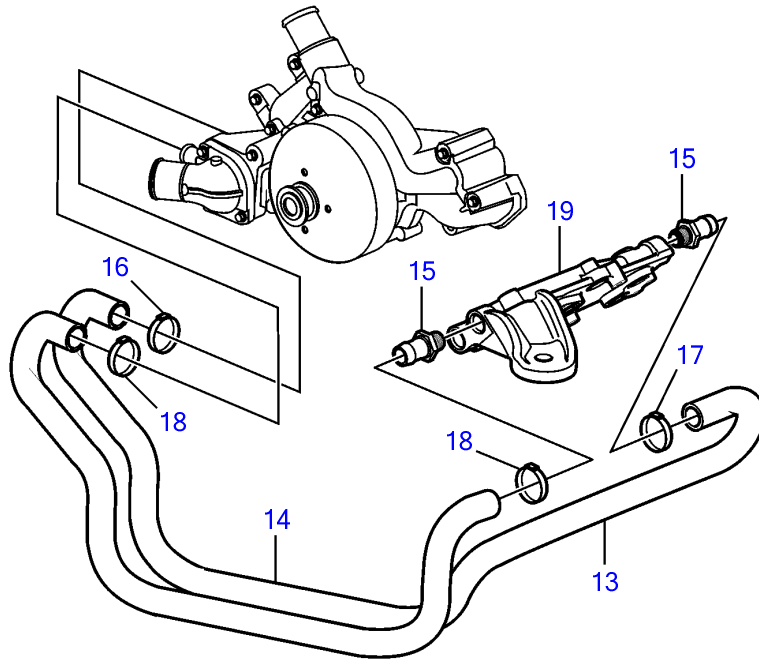

V8-380-C-A, V8-380-C-B

26253

V8-380-C-A, V8-380-C-B

REF	PART NO.	QTY	DESCRIPTION	SEE SEC.	NOTES
1	21883715	1	Pump		
2	21883716	2	• Gasket		
3	21883727	1	• Elbow		
4			• Seal		not sold separately
5		1	• Thermostat		included with pump, remove before pump installation
6		2	• Bolt		not sold separately
7	965222	2	Flange screw		
8	21617456	1	Plug		
9	21883728	6	Hexagon screw		
10	21616861	1	Hose		
11		1	Hose clamp		
12		1	Hose clamp		
13	21616863	1	Hose		
14	21616867	1	Hose		
15	21847712	2	Adapter		
16	(978176)	1	Hose clamp		Obsolete part
17		1	Hose clamp		
18		2	Hose clamp		
19		1	Bracket, engine mount	37036	