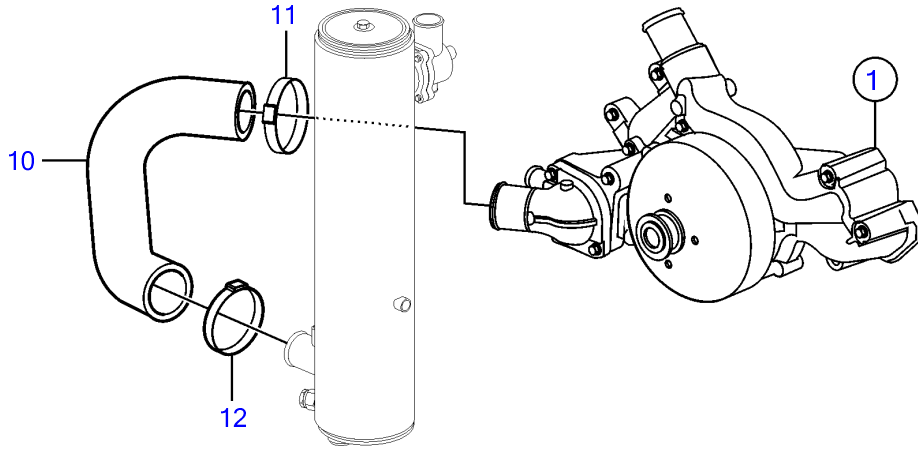

V8-380-C-A, V8-380-C-B

26253

V8-380-C-A, V8-380-C-B

REF	PART NO.	QTY	DESCRIPTION	SEE SEC.	NOTES
1	21883715	1	Pump		
2	21883716	2	• Gasket		
3	21883727	1	• Elbow		
4			• Seal		not sold separately
5		1	• Thermostat		included with pump, remove before pump installation
6		2	• Bolt		not sold separately
7	965222	2	Flange screw		
8	21617456	1	Plug		
9	21883728	6	Hexagon screw		
10	21616861	1	Hose		
11		1	Hose clamp		
12		1	Hose clamp		
13	21616863	1	Hose		
14	21616867	1	Hose		
15	21847712	2	Adapter		
16	(978176)	1	Hose clamp		Obsolete part
17		1	Hose clamp		
18		2	Hose clamp		
19		1	Bracket, engine mount	37036	