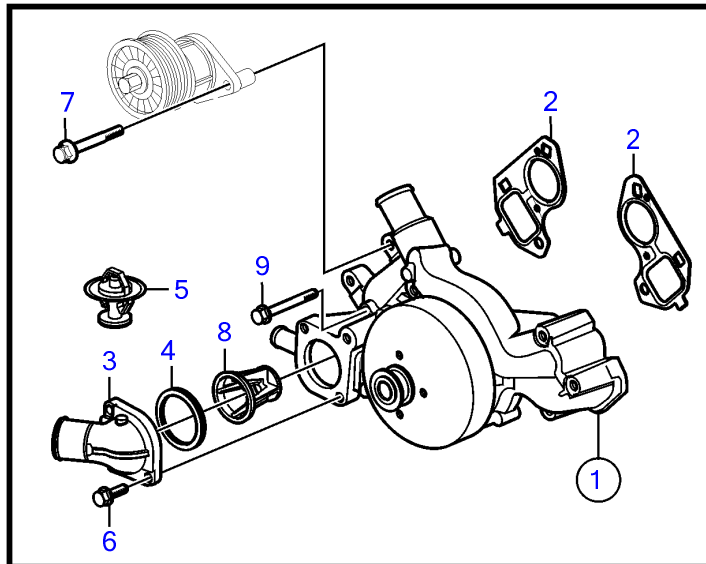

V8-380-C-A, V8-380-C-B

26253

V8-380-C-A, V8-380-C-B

REF	PART NO.	QTY	DESCRIPTION	SEE SEC.	NOTES
1	21883715	1	Pump		
2	21883716	2	• Gasket		
3	21883727	1	• Elbow		
4			• Seal		not sold separately
5		1	• Thermostat		included with pump, remove before pump installation
6		2	• Bolt		not sold separately
7	965222	2	Flange screw		
8	21617456	1	Plug		
9	21883728	6	Hexagon screw		
10	21616861	1	Hose		
11		1	Hose clamp		
12		1	Hose clamp		
13	21616863	1	Hose		
14	21616867	1	Hose		
15	21847712	2	Adapter		
16	(978176)	1	Hose clamp		Obsolete part
17		1	Hose clamp		
18		2	Hose clamp		
19		1	Bracket, engine mount	37036	