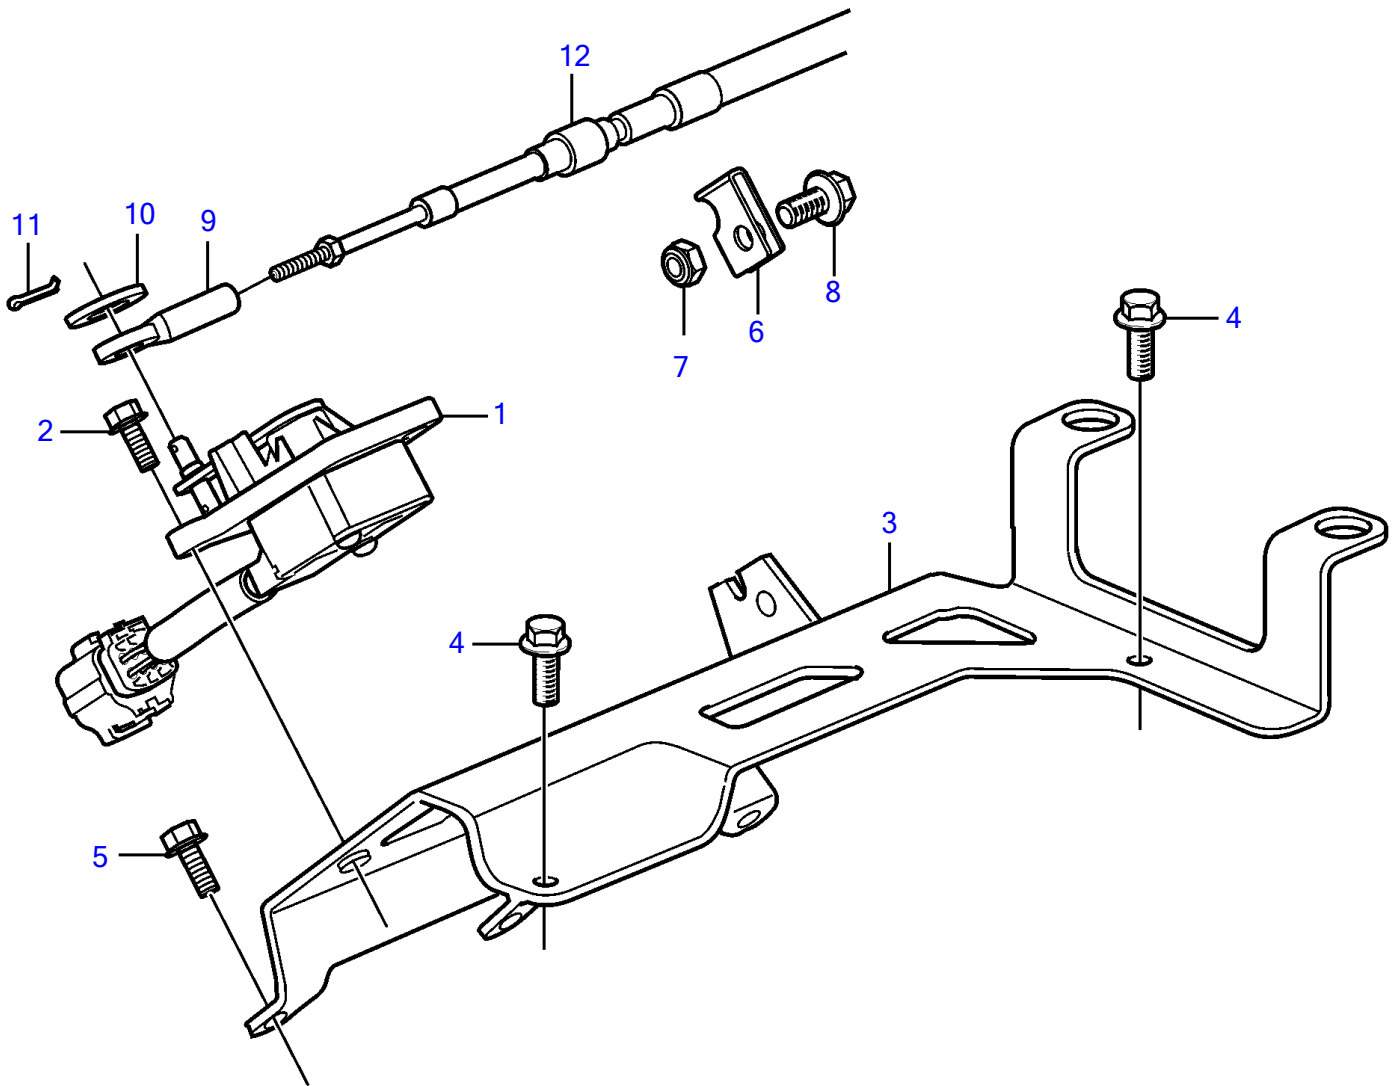

V8-380-C-A, V8-380-C-B

V8-380-C-A, V8-380-C-B

REF	PART NO.	QTY	DESCRIPTION
1	21560199	1	Throttle control
2	946544	4	Flange screw
3	21618168	1	Bracket
4	946544	2	Flange screw
5	947542	3	Flange screw
6	21238028	1	Clip
7	965175	1	Flange screw
8	3842765	1	Nut retainer
9	3850941	1	Adapter
10	3852193	1	Washer
11	3852052	1	Split pin
12		1	Cable