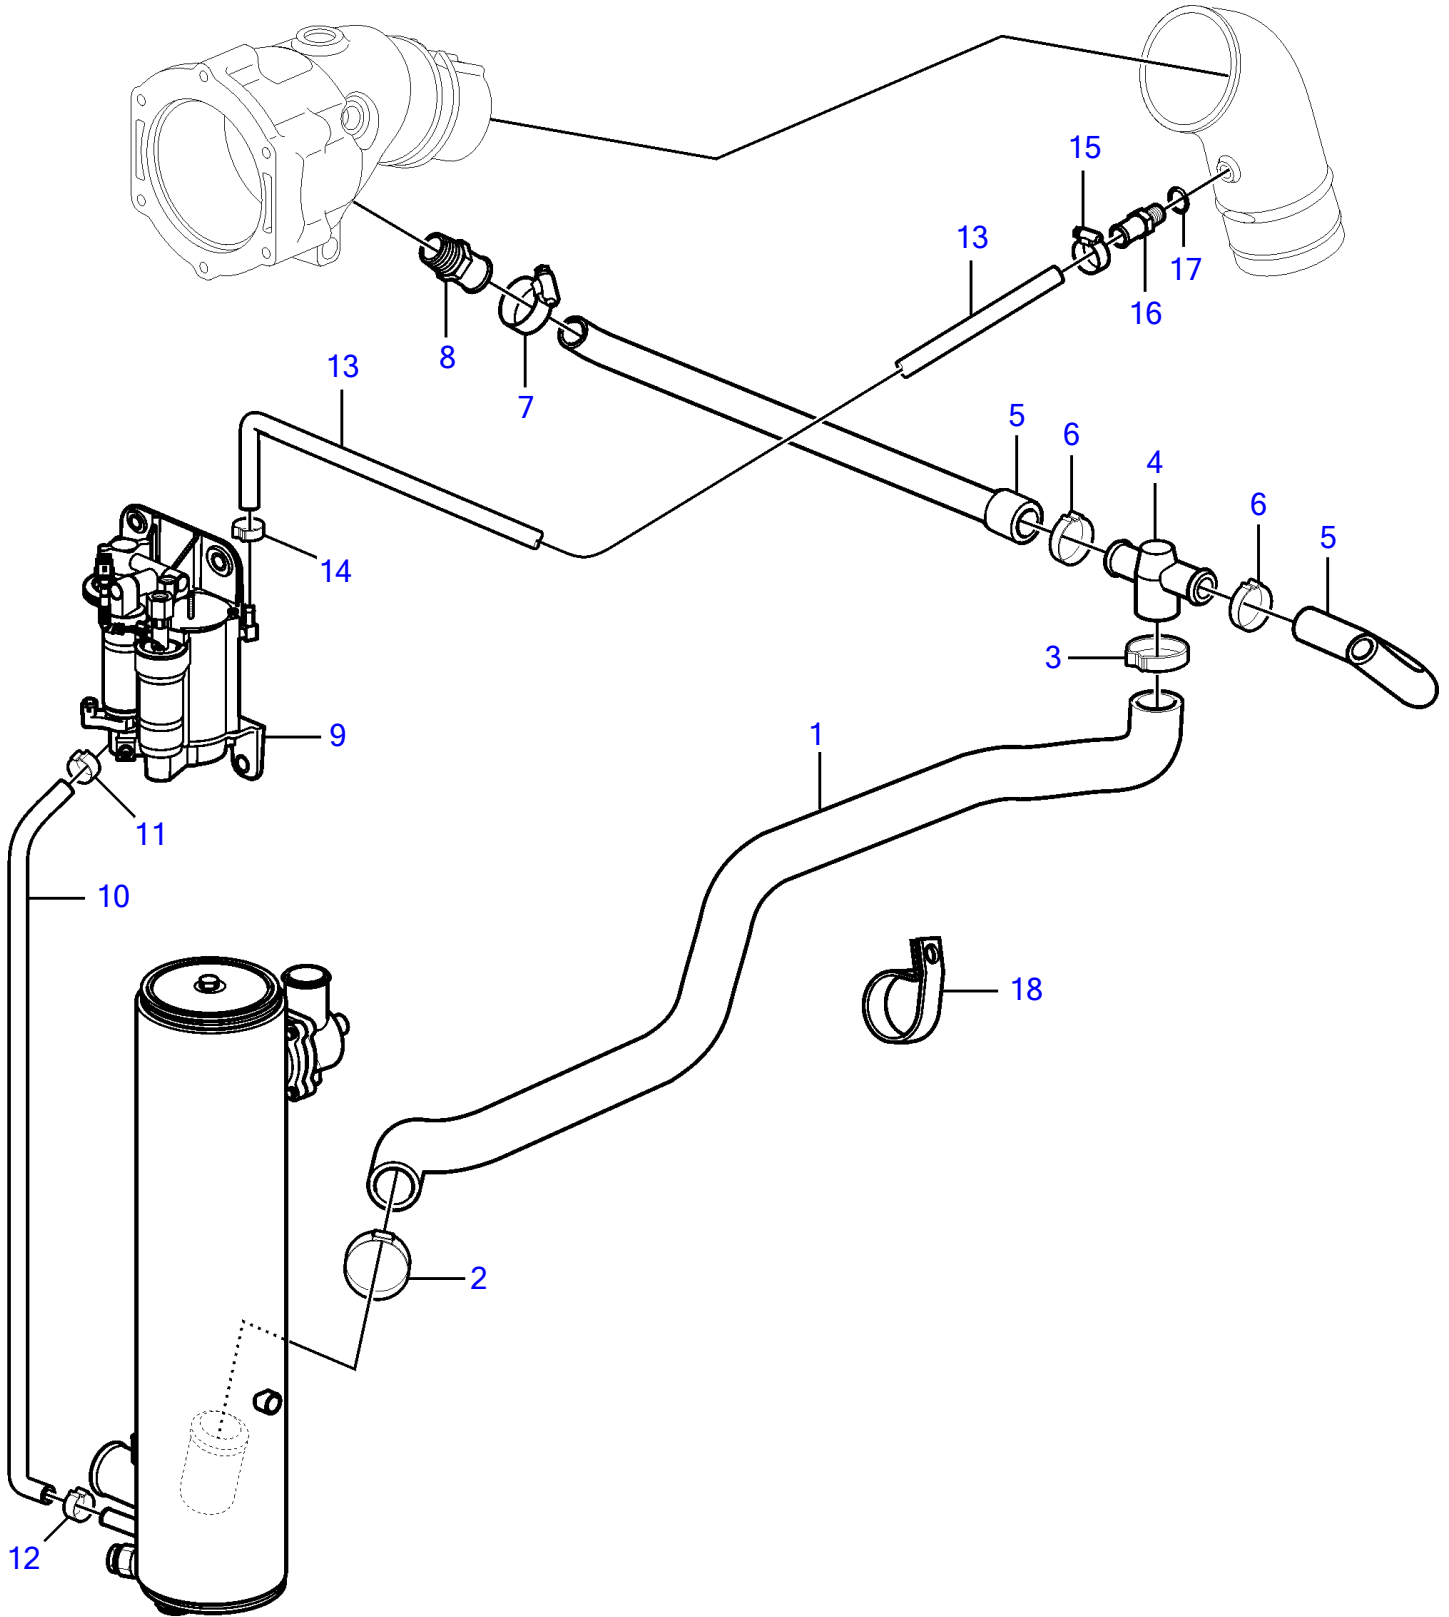

V8-350-CE-D, V8-380-CE-D, V8-430-CE-D

V8-350-CE-D, V8-380-CE-D, V8-430-CE-D

REF	PART NO.	QTY	DESCRIPTION	NOTES
1	21616859	1	Hose	
2		1	Hose clamp	
3		1	Hose clamp	
4	21630488	1	Adapter, tee	
5	21616871	2	Hose	
6		2	Hose clamp	
7	3863439	2	Hose clamp	
8	983744	2	Hose nipple	
9	21605461	1	Fuel pump	
10		1	• Hose	Not sold separately
11	978166	1	• Hose clamp	
12	978166	1	Hose clamp	
13	21807153	1	Hose	
14	978166	1	Hose clamp	
15	3860413	1	Hose clamp	
16	21115767	1	Adapter	
17	976970	1	• O-ring	
18	(21619466)	2	Attaching clamp	Obsolete part