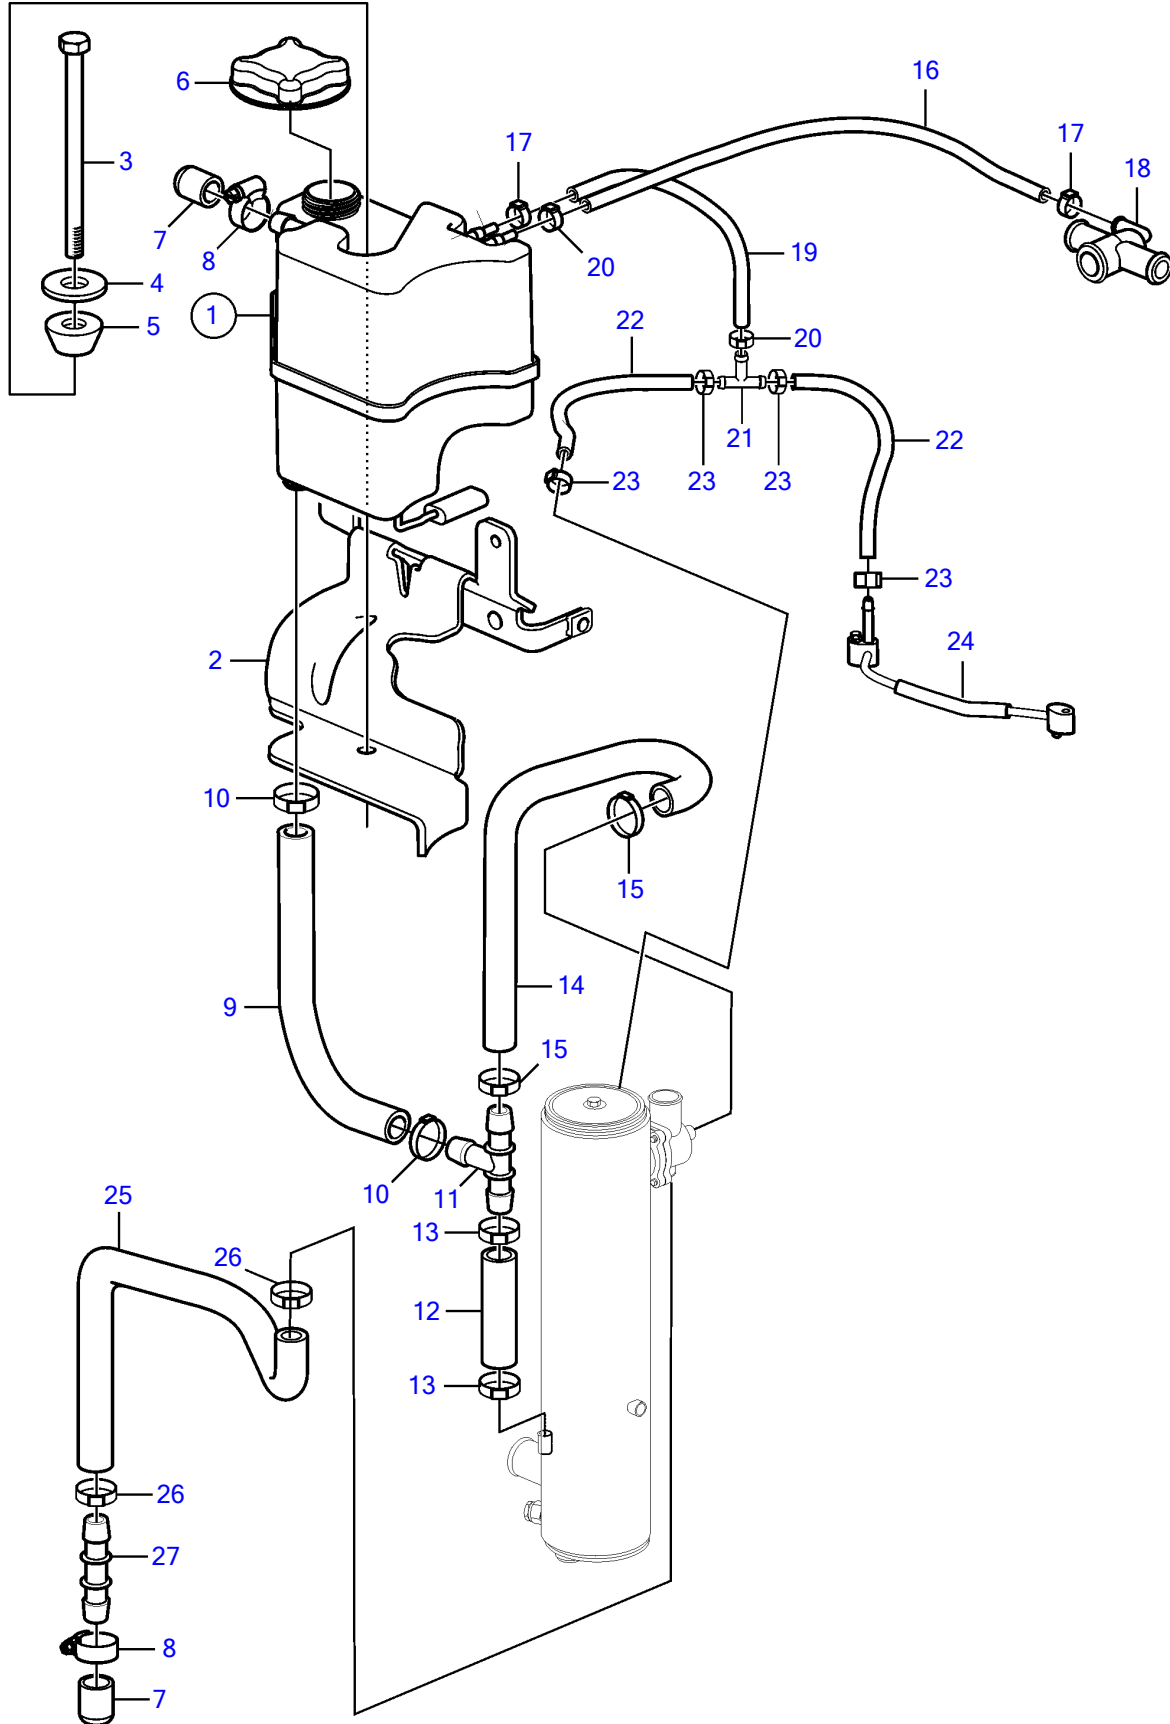

V8-350-CE-D, V8-380-CE-D, V8-430-CE-D

V8-350-CE-D, V8-380-CE-D, V8-430-CE-D

REF	PART NO.	QTY	DESCRIPTION	SEE SEC.	NOTES
1	21614836	1	Expansion tank		
	(3547449)	1	• Float		Obsolete part
	21711711	1	• Sensor		
2	21618162	1	Bracket		
3	3808361	1	Flange screw		
4		1	Washer		
5	3285120	1	Spacer sleeve		
6	1674083	1	Pressure cap		
7	21718444	2	Cardboard tube		
			• Bulletin P-26-1-8	P-26-1-8-EN	V8-380 Hot Water Outlet
8	3812303	2	Hose clamp		
9	21616853	1	Hose		
10		2	Hose clamp		
11	21695511	1	Connector		
12	21678345	1	Hose		
13		2	Hose clamp		
14	21616869	1	Hose		
15		2	Hose clamp		
16	3860590	1	Hose		
17	(978168)	2	Hose clamp		Obsolete part
18		1	Adapter		
19	21616901	1	Hose		
20	(977404)	2	Hose clamp		Obsolete part
21	21766671	1	Connector		
22	(3860748)	2	Hose		Obsolete part
23	(978402)	4	Hose clamp		Obsolete part
24		1	Pipe, cylinder head	37039	
25	21616855	1	Hose		
26	(978176)	2	Hose clamp		Obsolete part
27	21709623	1	Connector		