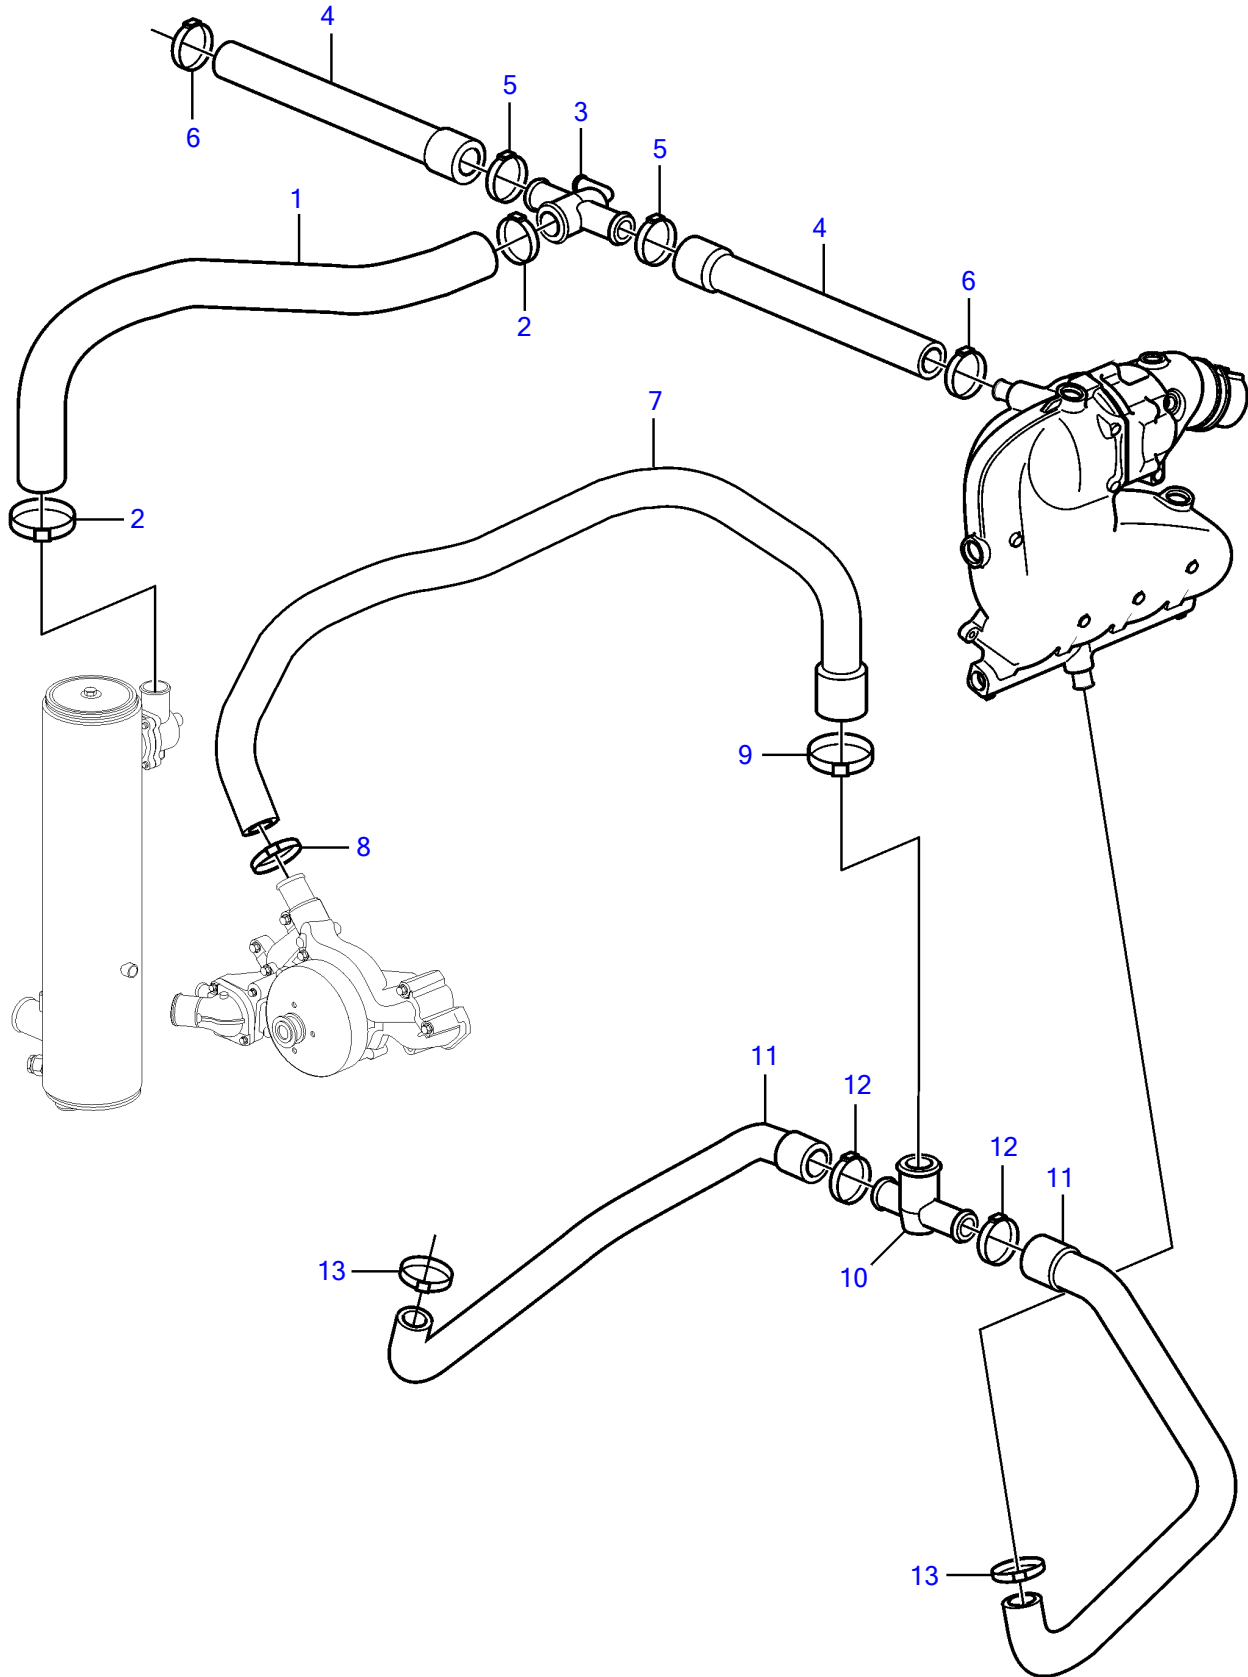

V8-350-CE-D, V8-380-CE-D, V8-430-CE-D

V8-350-CE-D, V8-380-CE-D, V8-430-CE-D

REF	PART NO.	QTY	DESCRIPTION
1	21616881	1	Hose
2		2	Hose clamp
3		1	Adapter
4	21616877	1	Hose
5		1	Hose clamp
6		1	Hose clamp
7	21616865	1	Hose
8		1	Hose clamp
9		1	Hose clamp
10	21630488	1	Adapter
11	21616879	2	Hose
12		2	Hose clamp
13		2	Hose clamp