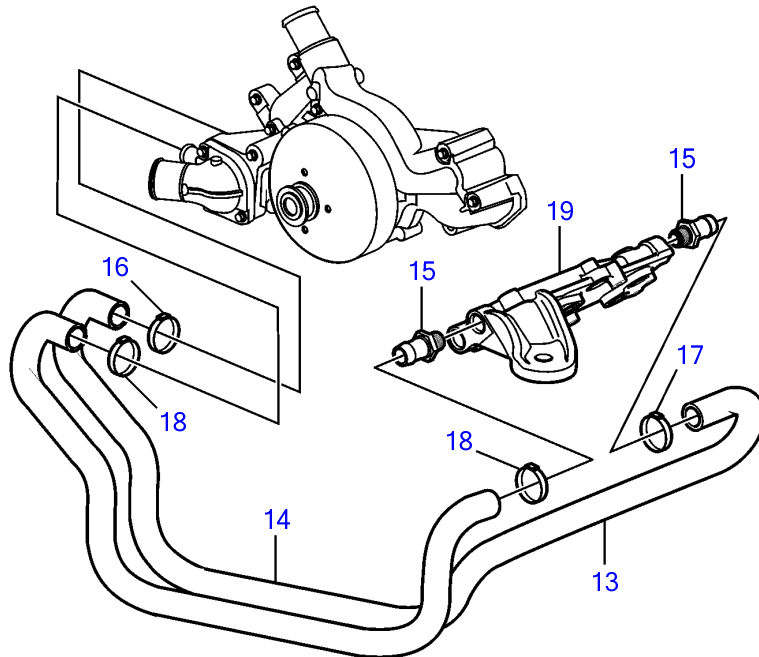

V8-350-CE-D, V8-380-CE-D, V8-430-CE-D

26253

V8-350-CE-D, V8-380-CE-D, V8-430-CE-D

REF	PART NO.	QTY	DESCRIPTION	SEE SEC.	NOTES
1	21883715	1	Pump		
2	21883716	2	• Gasket		
3	21883727	1	• Elbow		
4			• Seal		Not sold separately
5		1	• Thermostat		included with pump, remove before pump installation
6		2	• Bolt		Not sold separately
7	965222	2	Flange screw		
8	21617456	1	Plug		
9	21883728	6	Hexagon screw		
10	21616861	1	Hose		
11		1	Hose clamp		
12		1	Hose clamp		
13	21616863	1	Hose		
14	21616867	1	Hose		
15	21847712	2	Adapter		
16	(978176)	1	Hose clamp		Obsolete part
17		1	Hose clamp		
18		2	Hose clamp		
19		1	Bracket, engine mount	37036	