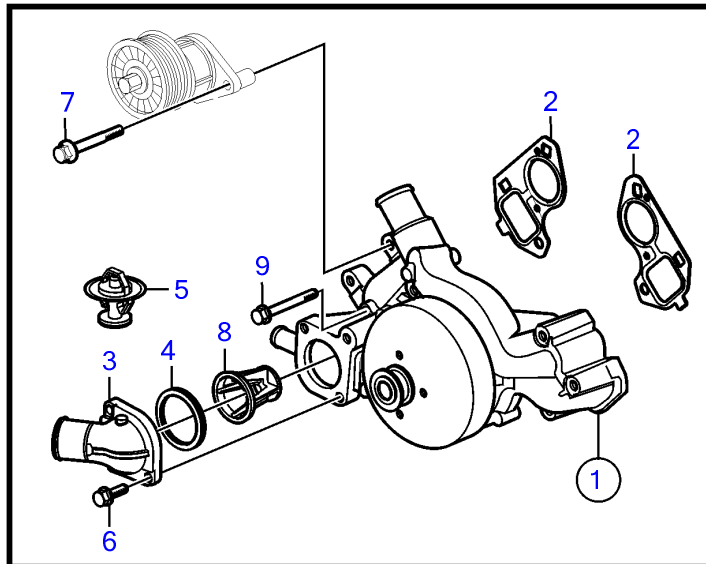

V8-350-CE-D, V8-380-CE-D, V8-430-CE-D

26253

V8-350-CE-D, V8-380-CE-D, V8-430-CE-D

REF	PART NO.	QTY	DESCRIPTION	SEE SEC.	NOTES
1	21883715	1	Pump		
2	21883716	2	• Gasket		
3	21883727	1	• Elbow		
4			• Seal		Not sold separately
5		1	• Thermostat		included with pump, remove before pump installation
6		2	• Bolt		Not sold separately
7	965222	2	Flange screw		
8	21617456	1	Plug		
9	21883728	6	Hexagon screw		
10	21616861	1	Hose		
11		1	Hose clamp		
12		1	Hose clamp		
13	21616863	1	Hose		
14	21616867	1	Hose		
15	21847712	2	Adapter		
16	(978176)	1	Hose clamp		Obsolete part
17		1	Hose clamp		
18		2	Hose clamp		
19		1	Bracket, engine mount	37036	