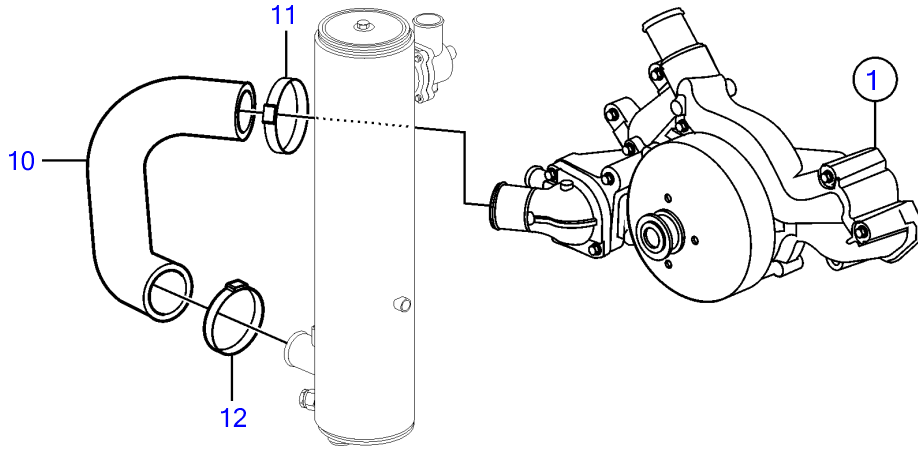

V8-350-CE-D, V8-380-CE-D, V8-430-CE-D

26253

V8-350-CE-D, V8-380-CE-D, V8-430-CE-D

REF	PART NO.	QTY	DESCRIPTION	SEE SEC.	NOTES
1	21883715	1	Pump		
2	21883716	2	• Gasket		
3	21883727	1	• Elbow		
4			• Seal		Not sold separately
5		1	• Thermostat		included with pump, remove before pump installation
6		2	• Bolt		Not sold separately
7	965222	2	Flange screw		
8	21617456	1	Plug		
9	21883728	6	Hexagon screw		
10	21616861	1	Hose		
11		1	Hose clamp		
12		1	Hose clamp		
13	21616863	1	Hose		
14	21616867	1	Hose		
15	21847712	2	Adapter		
16	(978176)	1	Hose clamp		Obsolete part
17		1	Hose clamp		
18		2	Hose clamp		
19		1	Bracket, engine mount	37036	