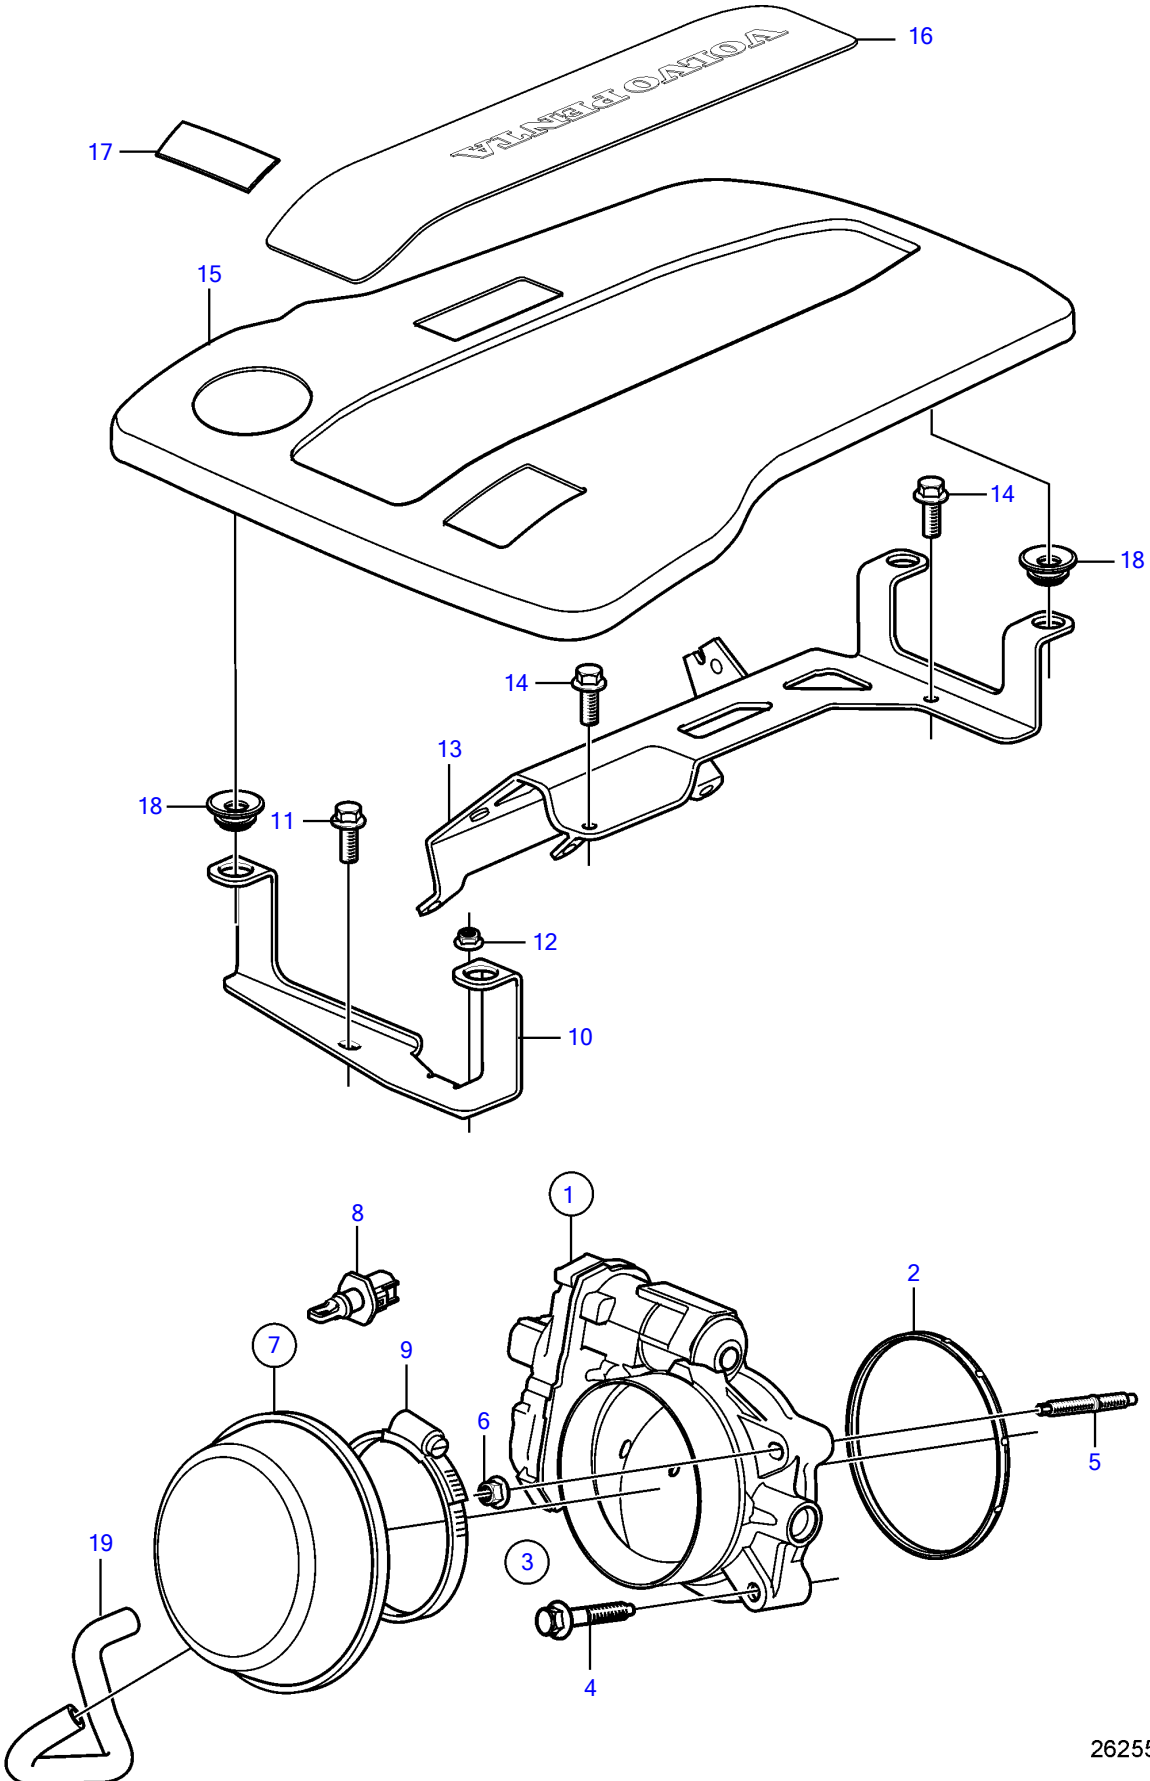

V8-350-C-D, V8-380-C-D

26255

V8-350-C-D, V8-380-C-D

REF	PART NO.	QTY	DESCRIPTION	NOTES
1	21742808	1	Body, throttle	
		1	• Switch, idle validation	Not sold separately
		2	• Sensor, throttle position	Not sold separately
2	21883745	1	Gasket	
3	21883753	1	Bolt, kit	
4		2	• Bolt	Not sold separately
5		2	• Stud	Not sold separately
6		2	• Nut	Not sold separately
7	21604789	1	Flame shield	
8	21713355	1	• Sensor, intake air temp	
9	3863443	1	Hose clamp	
10	21663242	1	Bracket	
11	946544	1	Flange screw	
12	981124	1	Flange nut	
13	21618168	1	Bracket	
14	946544	2	Flange screw	
15	21614847	1	Cover	
16	21652121	1	• Decal	Volvo Penta V8
17		1	Decal	350
	21766647	1	Decal	380
	22088294	1	Decal	430
18	21429100	4	Grommet	
19	21670012	1	Hose	