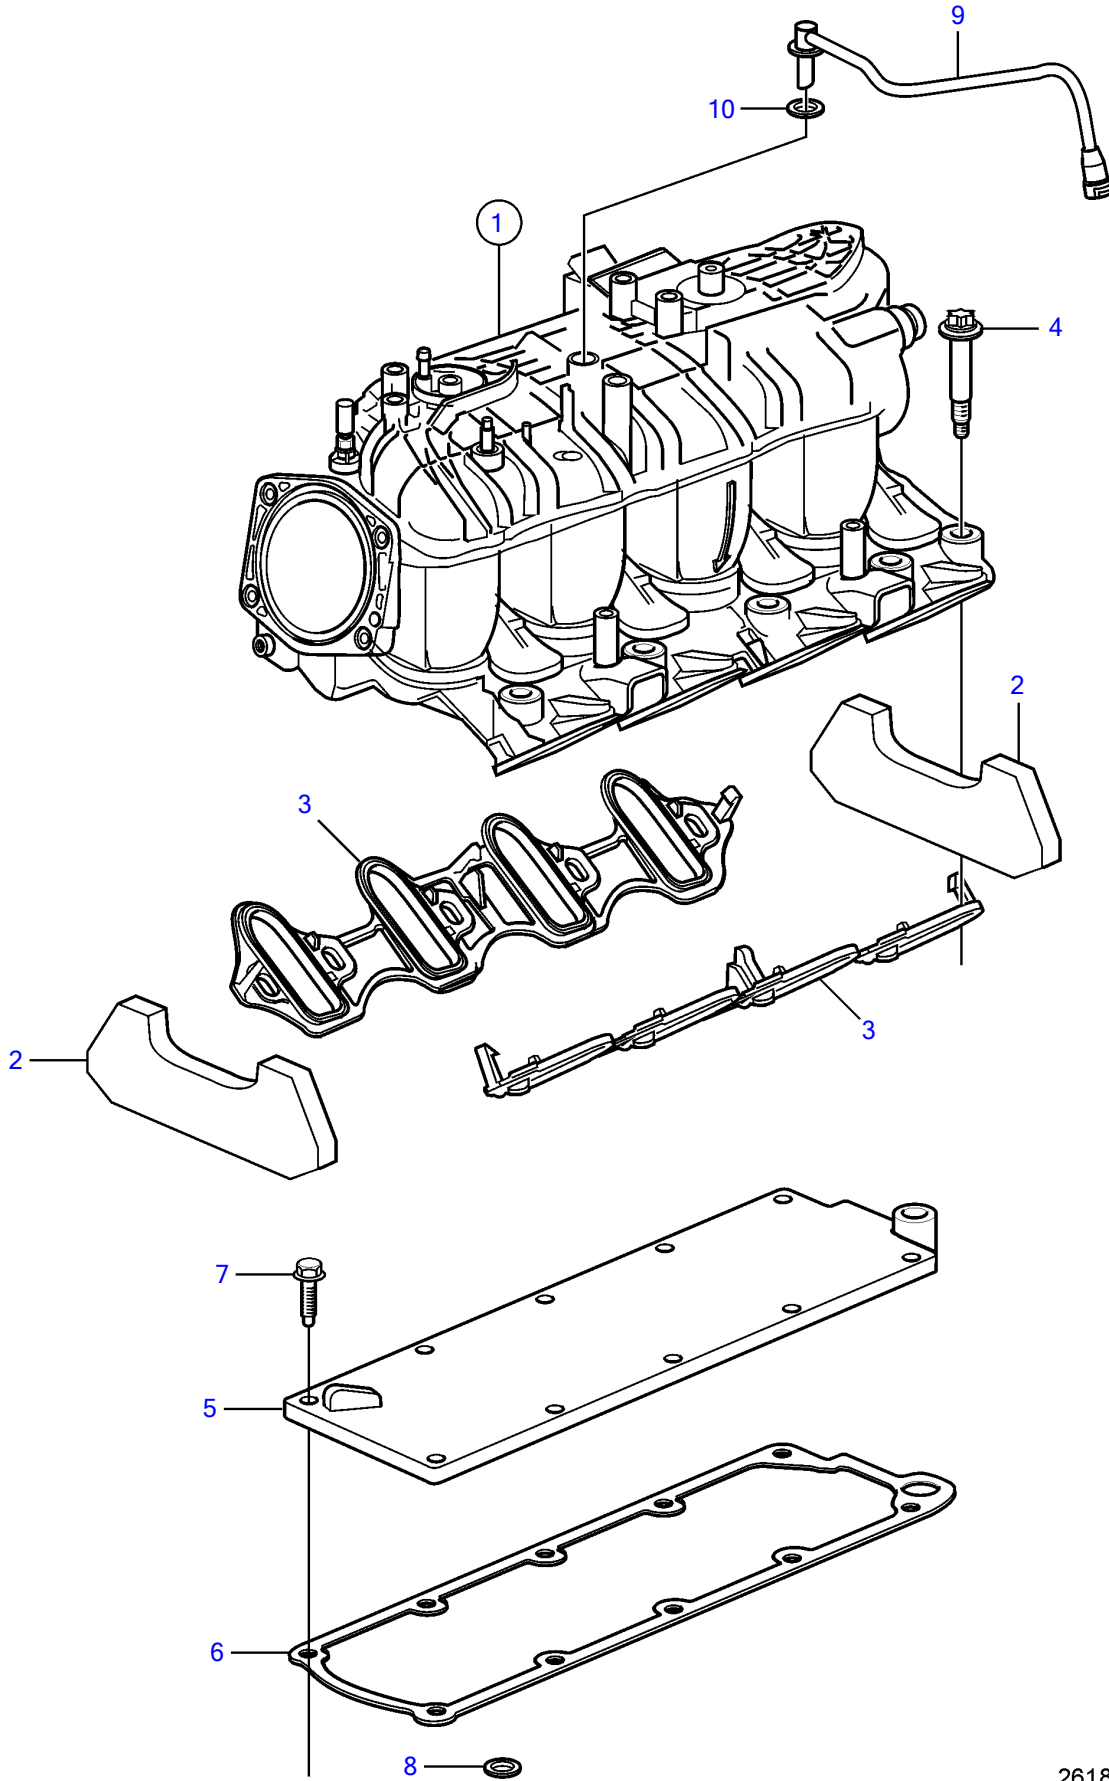

V8-350-C-D, V8-380-C-D

V8-350-C-D, V8-380-C-D

REF	PART NO.	QTY	DESCRIPTION	NOTES
1	21883744	1	Manifold	
2		2	• Insulator	Not sold separately
3	21883748	1	Gasket kit	
4	21883747	10	Hexagon screw	
5	21883750	1	Cover	
6	21883751	1	• Gasket	
7		10	• Bolt	Not sold separately
8	21883749	8	• Gasket	
9	21883712	1	Tube	
10		1	• Seal	Not sold separately