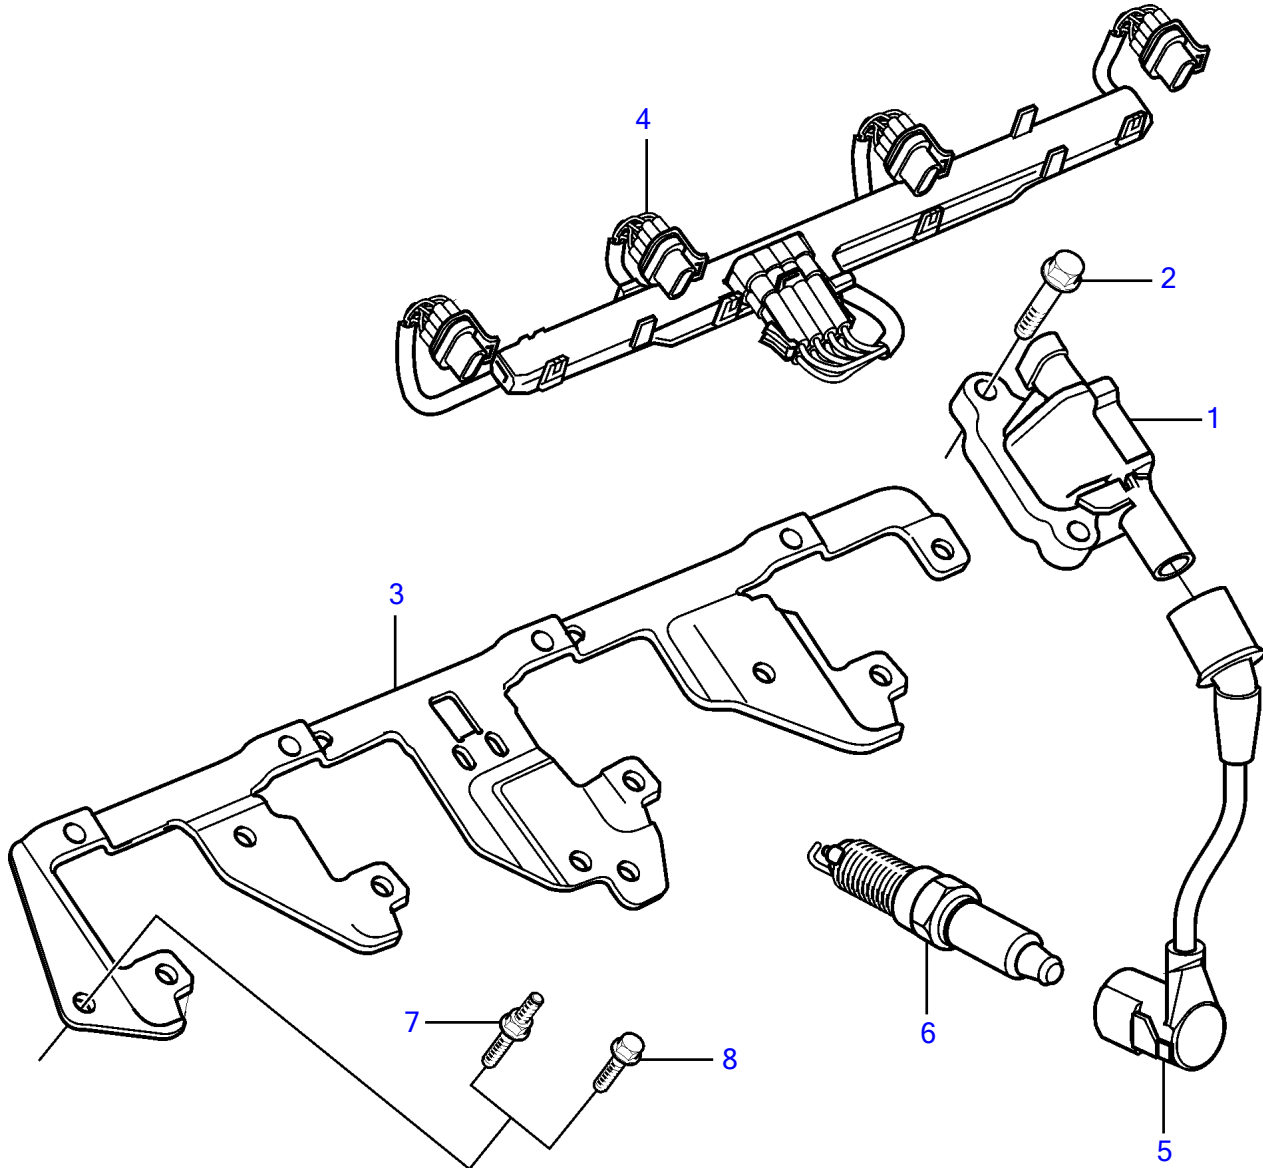

V8-350-C-D, V8-380-C-D

V8-350-C-D, V8-380-C-D

REF	PART NO.	QTY	DESCRIPTION	NOTES
1	21652127	8	Ignition coil	
2	21883679	13	Screw	M6x25mm
	947542	3	Flange screw	M6x25mm, with sealer, for bracket
3	21883680	2	Bracket	
4	21883681	2	Wire	
5	21801266	1	Ignition cable kit	
		8	• Ignition cable	
6	21772268	2	Spark plug kit	4 pack
	21801267	1	Spark plug kit	24 pack
7	21883713	7	Stud	
8	947542	2	Flange screw	L=25mm
	946544	1	Flange screw	L=16mm