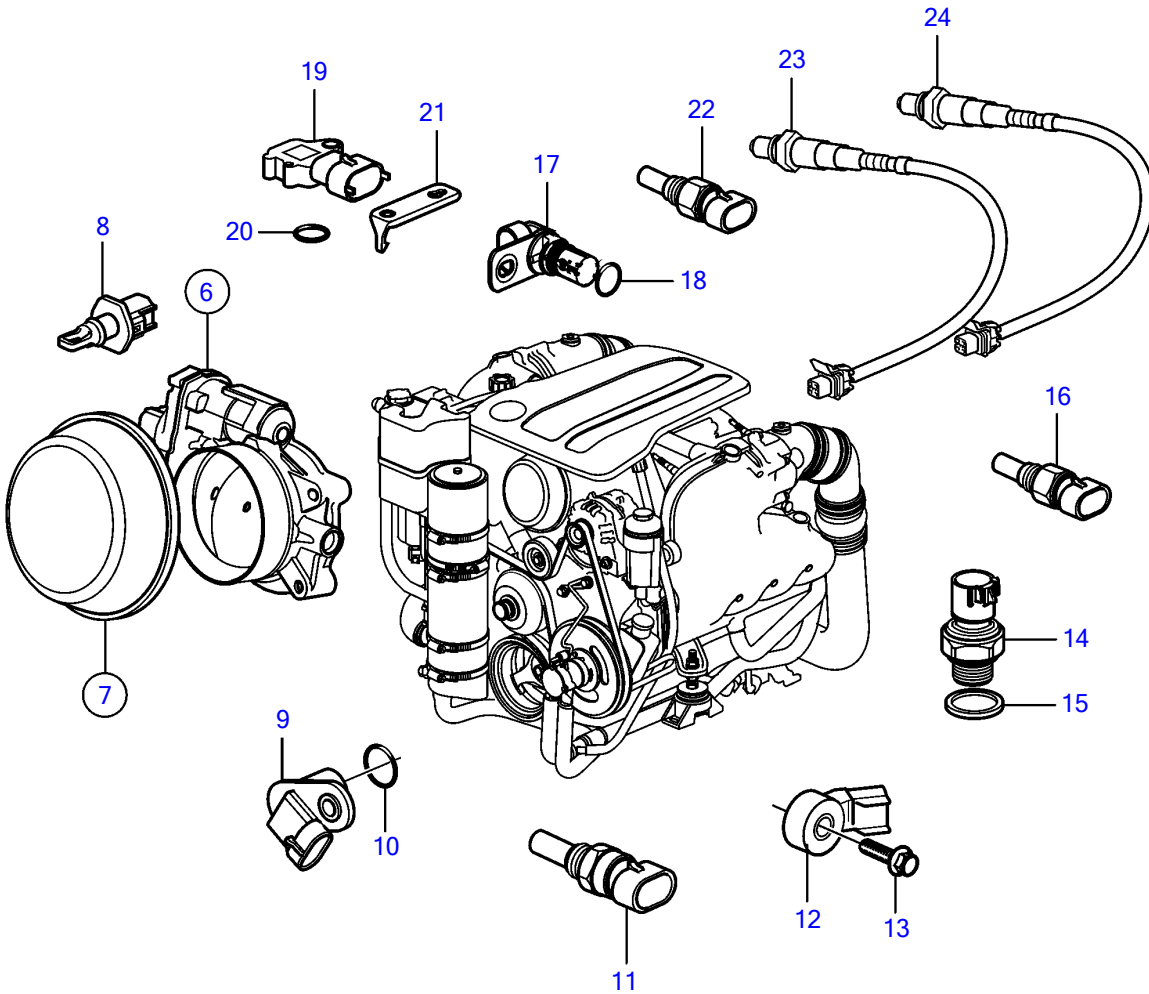

V8-350-C-D

V8-350-C-D

REF	PART NO.	QTY	DESCRIPTION	NOTES
1	21906713	1	Module	
2	948356	4	Flange screw	
3	21333459	1	Bracket	
4	946544	1	Flange screw	
5	947542	2	Flange screw	
6	21742808	1	Body, throttle	
			• Sensor, idle validation	
			• Sensor, throttle position	
7		1	Flame arrestor	
8	21713355	1	• Sensor, intake air temp	
9	21789059	1	Sensor, camshaft position	
10		1	• O-ring	Not sold separately
11	21883714	1	Sensor, coolant water temp.	
12	21789058	2	Sensor	
13		2	• Bolt	Not sold separately
14	21841179	1	Sensor, oil pressure	
15		1	• O-ring	Not sold separately
16	21697906	1	Sensor, temperature	steering fluid
17	21789060	1	Sensor, crankshaft position	
18		1	• O-ring	Not sold separately
19	21841181	1	Sensor, manifold air pressure (map)	
20		1	• Seal	Not sold separately
21	21883752	1	Retainer	
22	21697906	2	Sensor, temperature	Exhaust
23	21552128	2	Sensor, oxygen	
24	3883724	2	Sensor, oxygen	