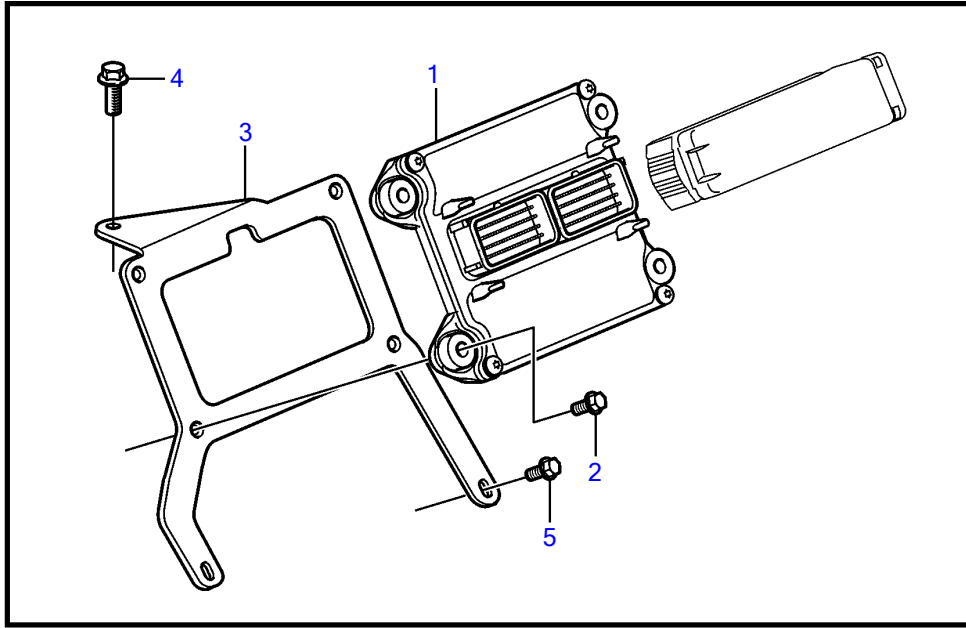

V8-350-C-D

V8-350-C-D

REF	PART NO.	QTY	DESCRIPTION	NOTES
1	21906713	1	Module	
2	948356	4	Flange screw	
3	21333459	1	Bracket	
4	946544	1	Flange screw	
5	947542	2	Flange screw	
6	21742808	1	Body, throttle	
			• Sensor, idle validation	
			• Sensor, throttle position	
7		1	Flame arrestor	
8	21713355	1	• Sensor, intake air temp	
9	21789059	1	Sensor, camshaft position	
10		1	• O-ring	Not sold separately
11	21883714	1	Sensor, coolant water temp.	
12	21789058	2	Sensor	
13		2	• Bolt	Not sold separately
14	21841179	1	Sensor, oil pressure	
15		1	• O-ring	Not sold separately
16	21697906	1	Sensor, temperature	steering fluid
17	21789060	1	Sensor, crankshaft position	
18		1	• O-ring	Not sold separately
19	21841181	1	Sensor, manifold air pressure (map)	
20		1	• Seal	Not sold separately
21	21883752	1	Retainer	
22	21697906	2	Sensor, temperature	Exhaust
23	21552128	2	Sensor, oxygen	
24	3883724	2	Sensor, oxygen	