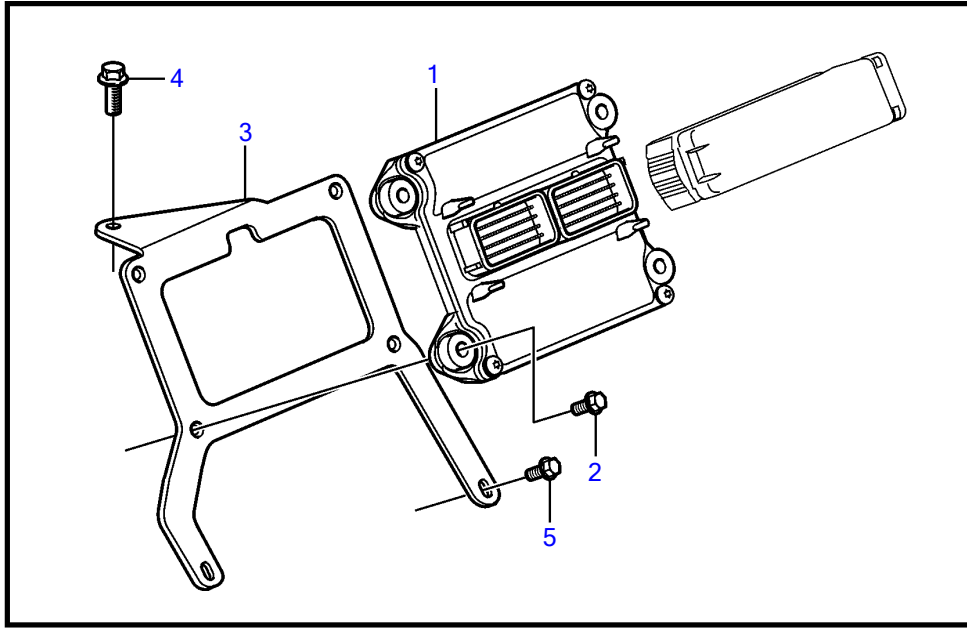

V8-380-C-D

V8-380-C-D

REF	PART NO.	QTY	DESCRIPTION	NOTES
1		1	Engine control modul	
2	948356	4	Flange screw	
3	21333459	1	Bracket	
4	946544	1	Flange screw	
5	947542	2	Flange screw	
6	21742808	1	Body, throttle	
			• Sensor, idle validation	
			• Sensor, throttle position	
7		1	Flame arrestor	
8	21713355	1	• Sensor, intake air temp	
9	21789059	1	Sensor, camshaft position	
10		1	• O-ring	Not sold separately
11	21883714	1	Sensor, coolant water temp.	
12	21789058	2	Sensor	
13		2	• Bolt	Not sold separately
14	21841179	1	Sensor, oil pressure	
15		1	• O-ring	Not sold separately
16	21697906	1	Sensor, temperature	steering fluid
17	21789060	1	Sensor, crankshaft position	
18		1	• O-ring	Not sold separately
19	21841181	1	Sensor, manifold air pressure (map)	
20		1	• Seal	Not sold separately
21	21883752	1	Retainer	
22	21697906	2	Sensor, temperature	Exhaust
23	21552128	2	Sensor, oxygen	
24	3883724	2	Sensor, oxygen	

47703950-28-37696

27027

Upd:2014-10-08

V8-350-C-D, V8-380-C-D

VOLVO
PENTA