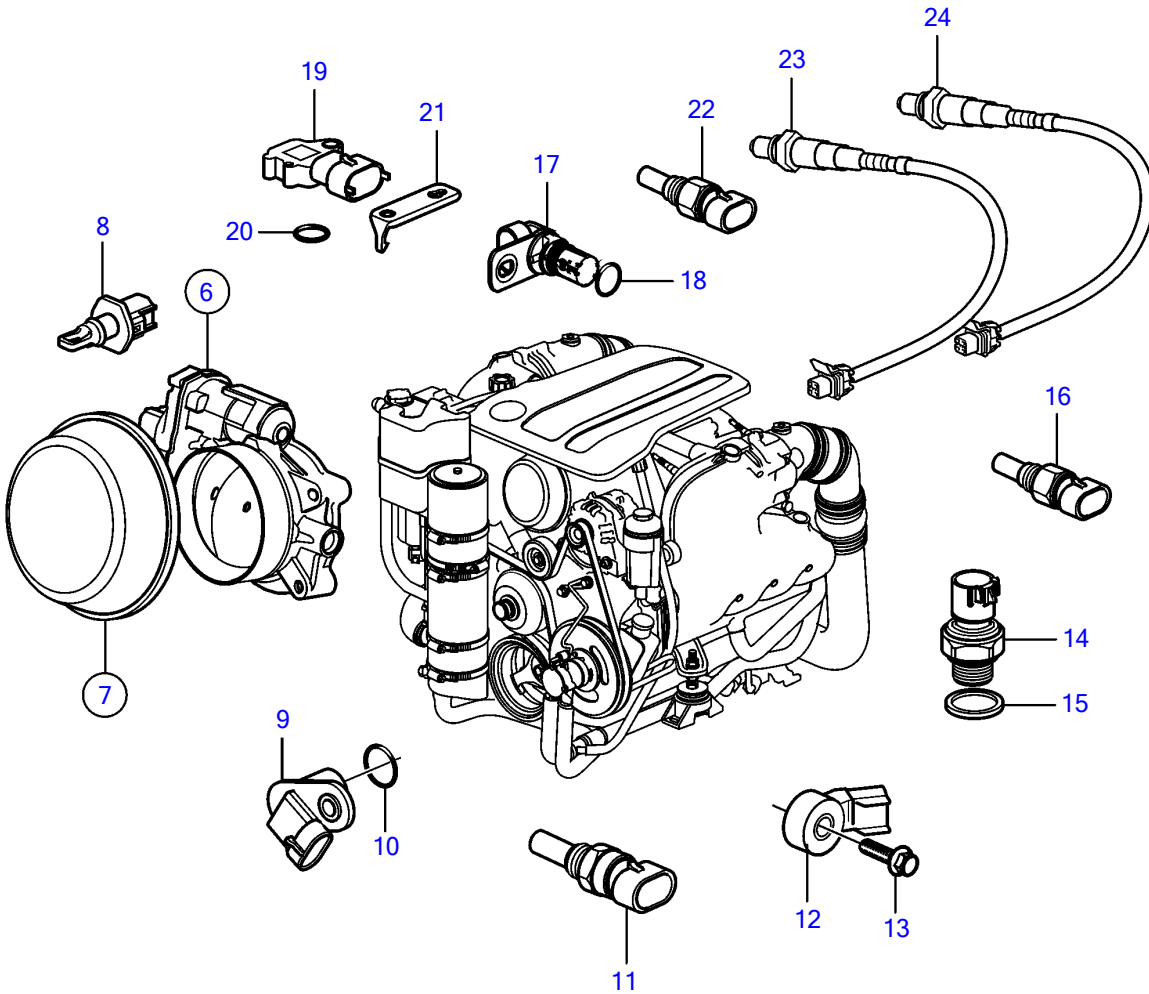

V8-380-C-D

V8-380-C-D

REF	PART NO.	QTY	DESCRIPTION	NOTES
1		1	Engine control modul	
2	948356	4	Flange screw	
3	21333459	1	Bracket	
4	946544	1	Flange screw	
5	947542	2	Flange screw	
6	21742808	1	Body, throttle	
			• Sensor, idle validation	
			• Sensor, throttle position	
7		1	Flame arrestor	
8	21713355	1	• Sensor, intake air temp	
9	21789059	1	Sensor, camshaft position	
10		1	• O-ring	Not sold separately
11	21883714	1	Sensor, coolant water temp.	
12	21789058	2	Sensor	
13		2	• Bolt	Not sold separately
14	21841179	1	Sensor, oil pressure	
15		1	• O-ring	Not sold separately
16	21697906	1	Sensor, temperature	steering fluid
17	21789060	1	Sensor, crankshaft position	
18		1	• O-ring	Not sold separately
19	21841181	1	Sensor, manifold air pressure (map)	
20		1	• Seal	Not sold separately
21	21883752	1	Retainer	
22	21697906	2	Sensor, temperature	Exhaust
23	21552128	2	Sensor, oxygen	
24	3883724	2	Sensor, oxygen	

47703950-28-37696

27027

Upd:2014-10-08

V8-350-C-D, V8-380-C-D

VOLVO
PENTA