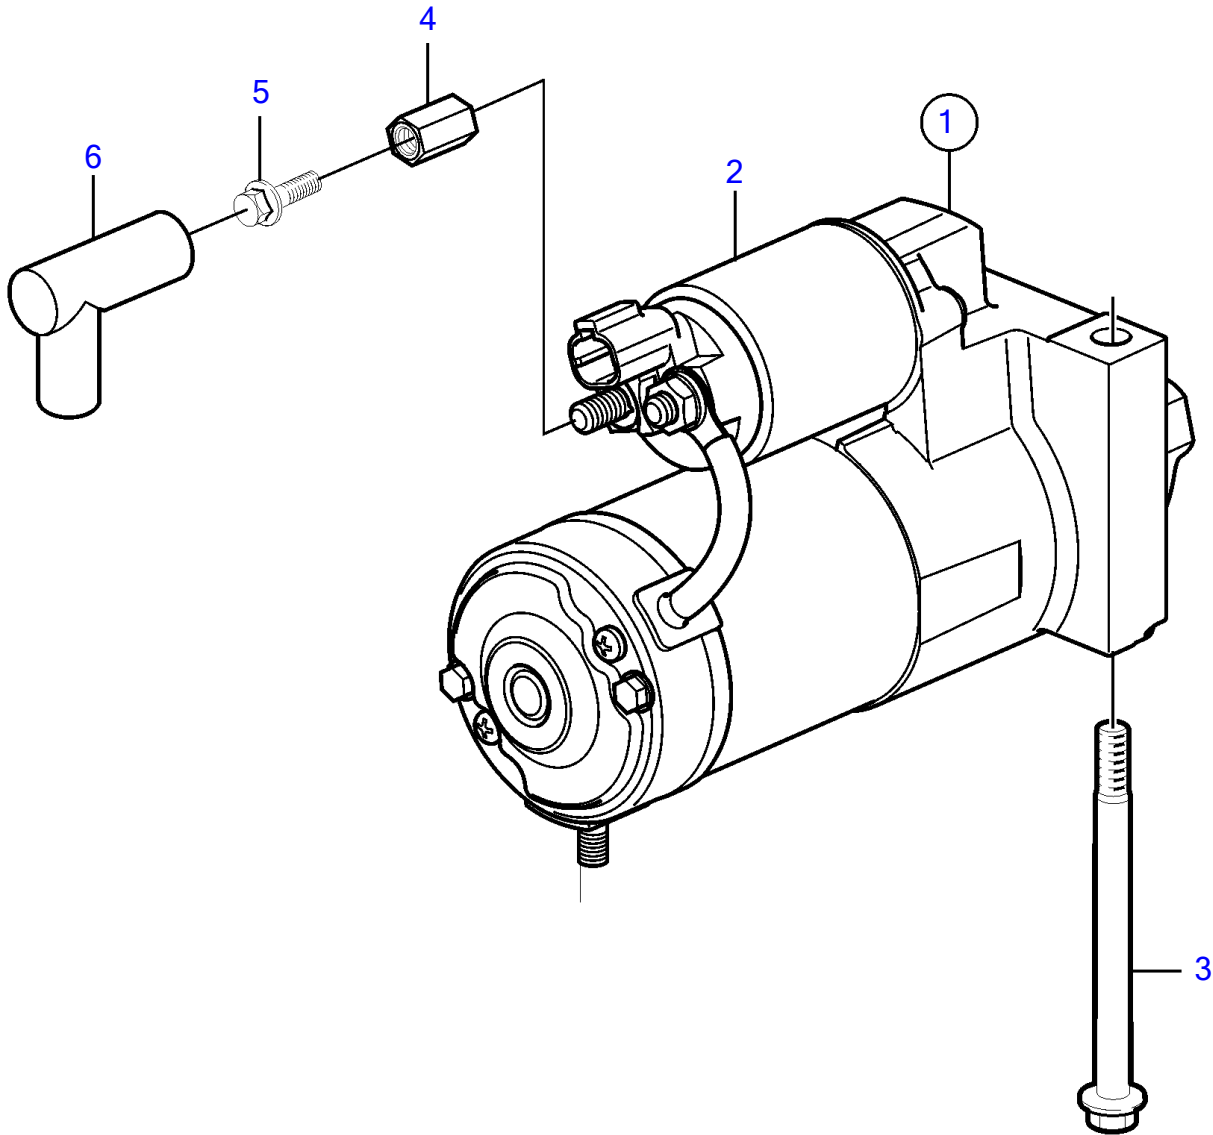

V8-350-C-D, V8-380-C-D

V8-350-C-D, V8-380-C-D

REF	PART NO.	QTY	DESCRIPTION	NOTES
1	21677590	1	Starter	
2		1	• Solenoid kit	part not sold
3	3857936	2	Screw	
4	855314	1	Spacer nut	
5		1	Screw	
6	855798	1	Protecting sleeve	