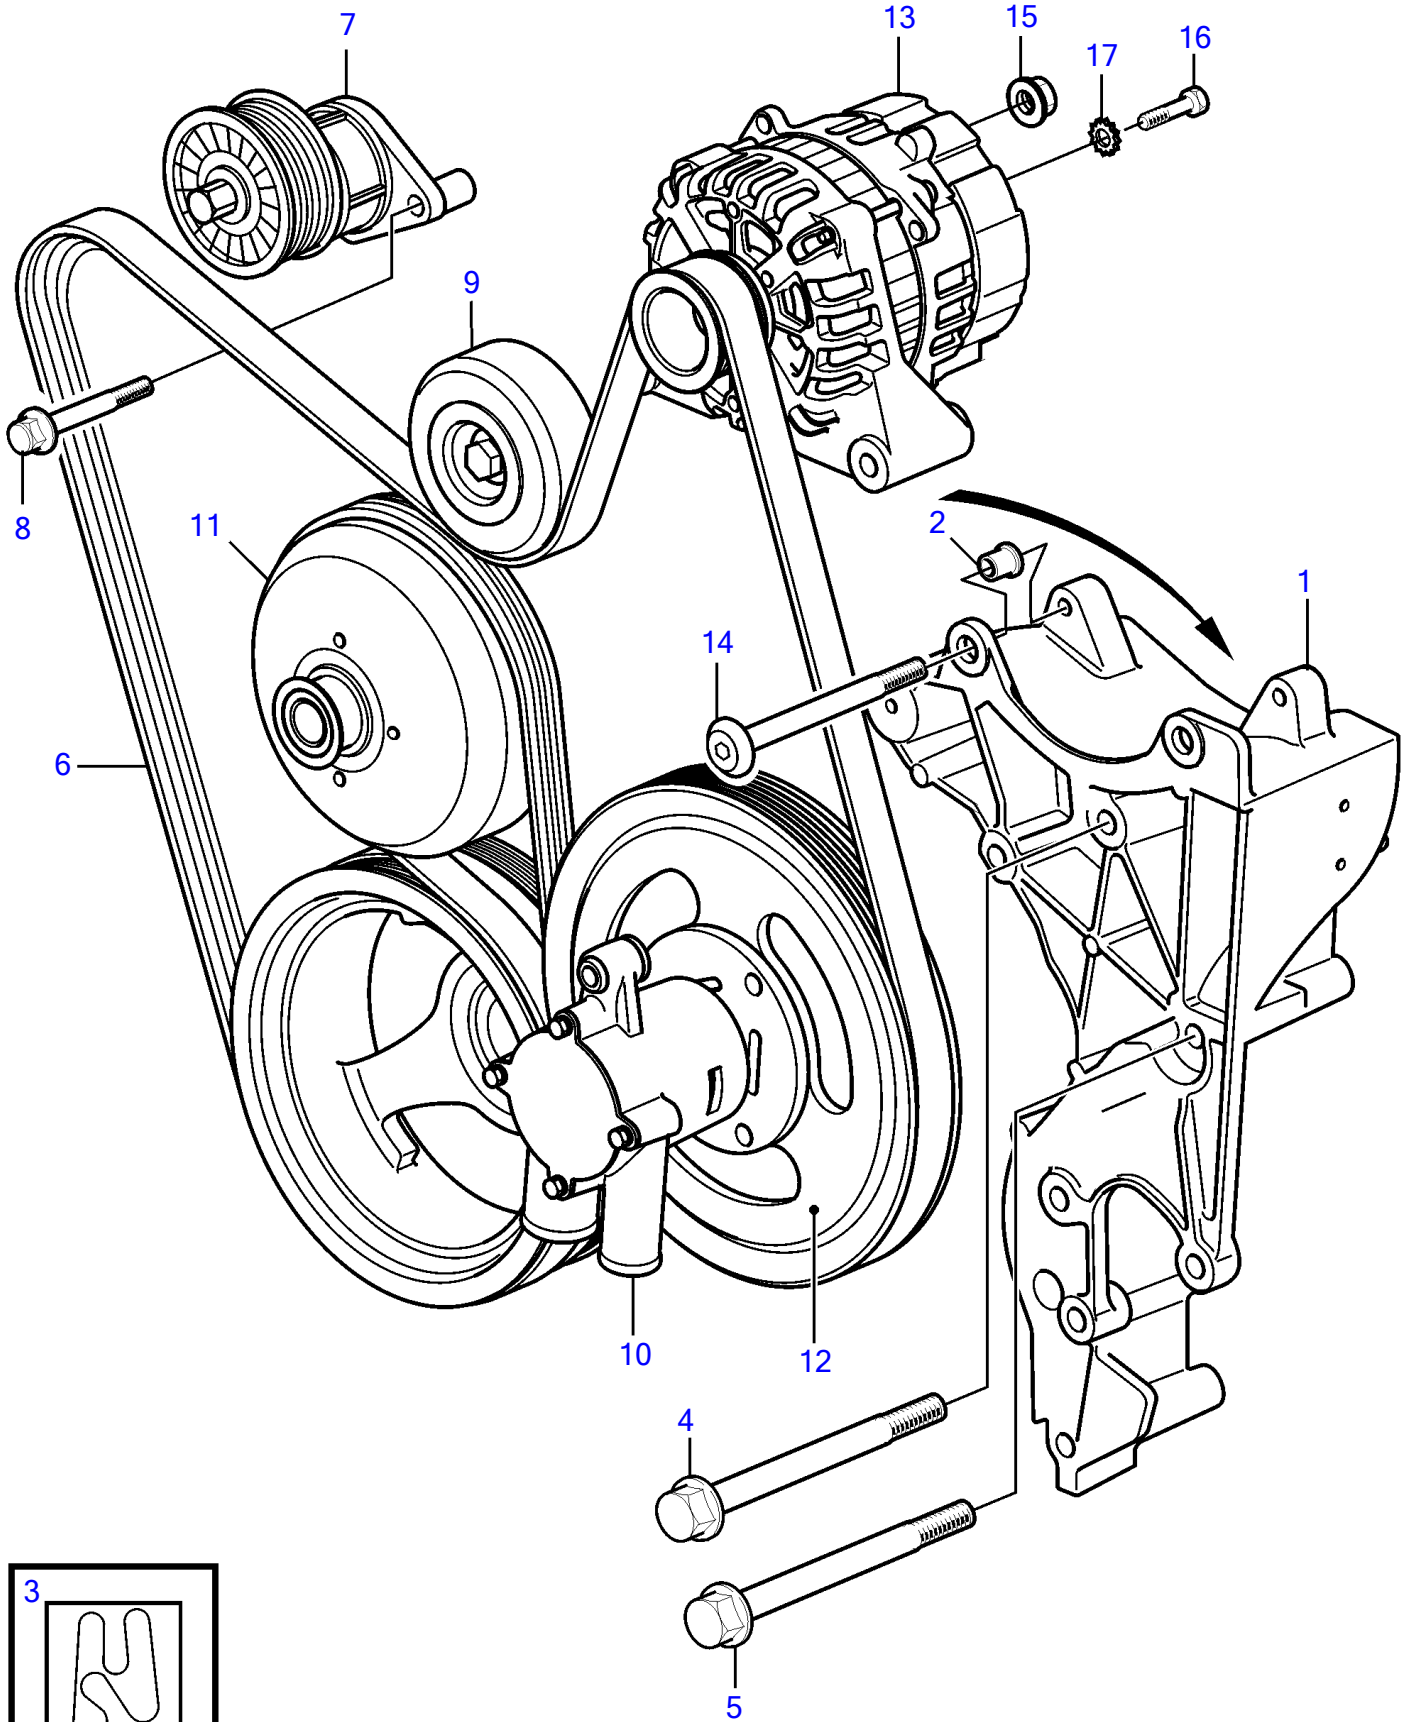

V8-350-C-D, V8-380-C-D

26050

Upd:2014-10-08

26050

47703950-30-36997

V8-350-C-D, V8-380-C-D

REF	PART NO.	QTY	DESCRIPTION	NOTES
1	21841176	1	Bracket	
2		2	• Bushing	
3	3863274	1	Decal	
4		2	Bolt	M10x120mm, seawater pump stay
5	21883682	1	Screw	
6	21629629	1	Belt	replaced by next part number
	21995946	1	Belt	
7	21841168	1	Tensioner	
8	965222	2	Flange screw	
9	3861009	1	Pulley	
10		1	Pump, sea water	
11		1	Pulley, circulation pump	
12		1	Pulley, power steering pump	
13	21612639	1	Alternator	
14	21727827	2	Hex. socket screw	
15	945408	1	Flange nut	
16	3852208	1	Screw	
17	3852520	1	Washer	

47703950-30-36997

26050

Upd:2014-10-08

V8-350-C-D, V8-380-C-D

VOLVO
PENTA