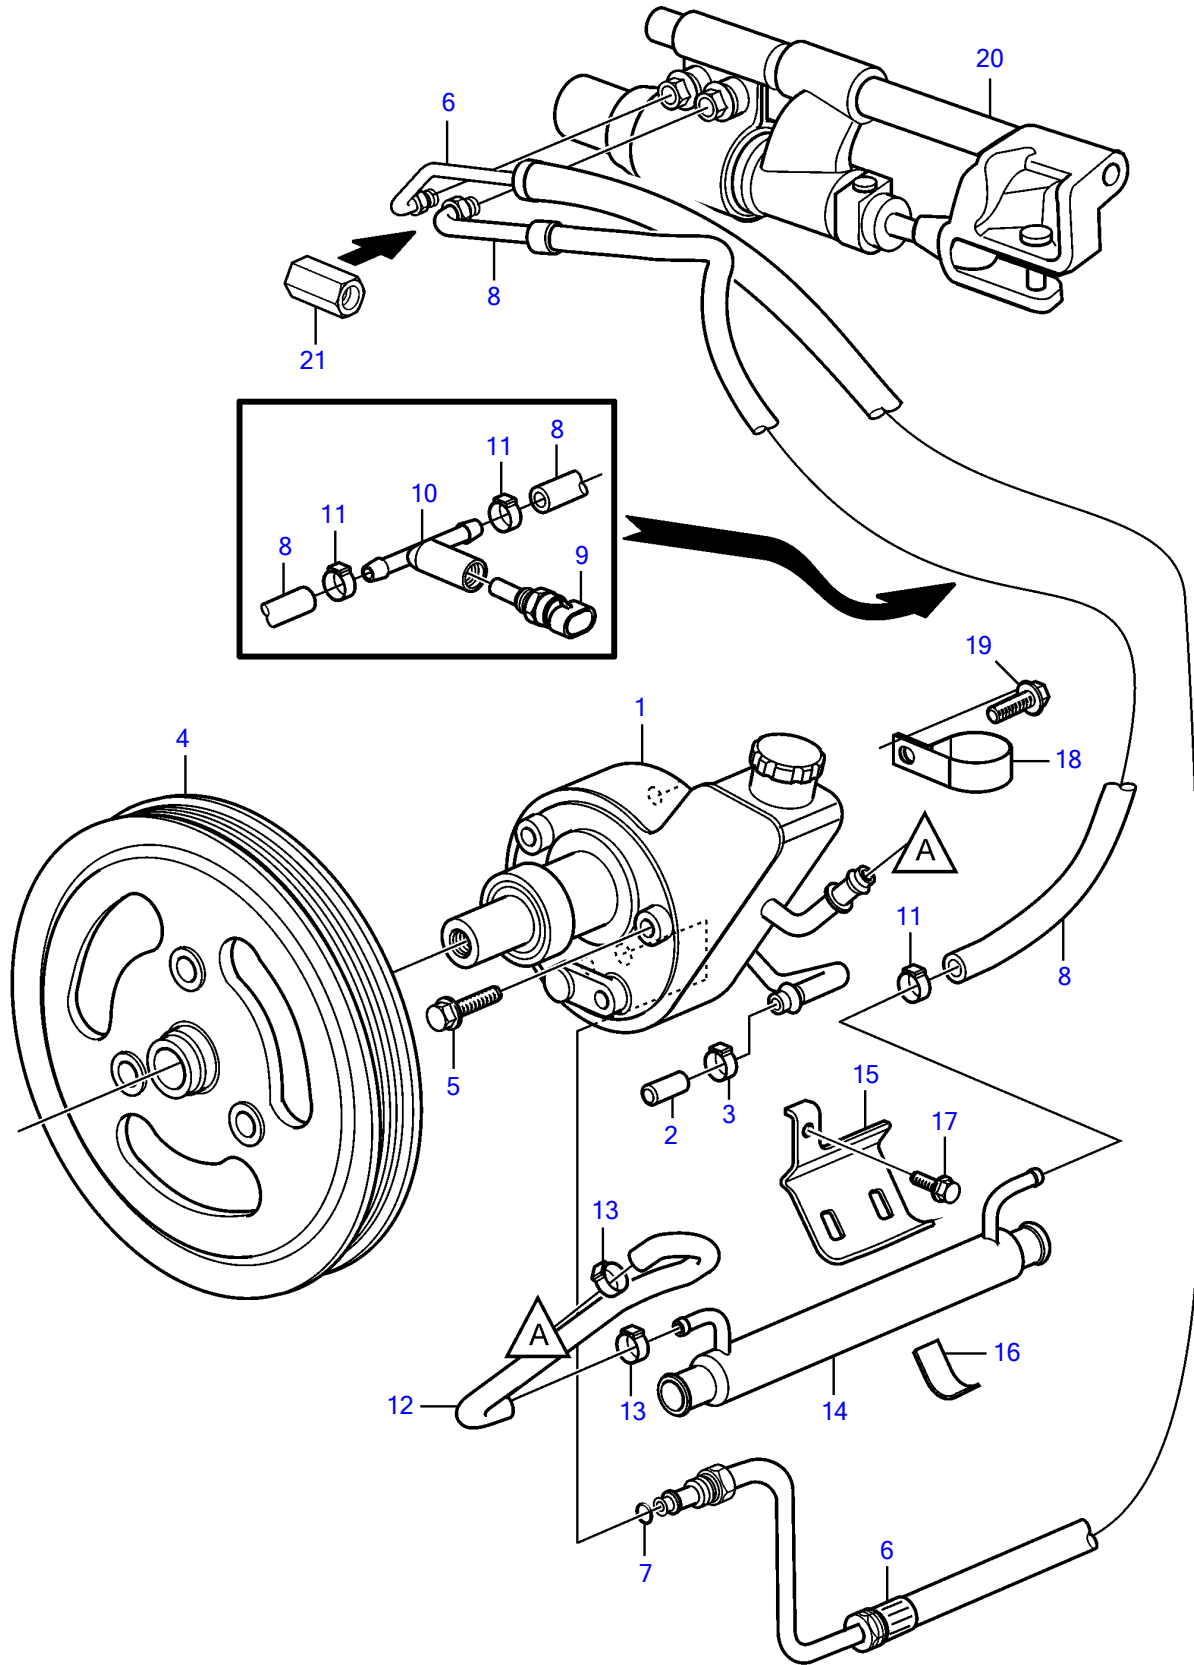

V8-350-C-D, V8-380-C-D

V8-350-C-D, V8-380-C-D

REF	PART NO.	QTY	DESCRIPTION	SEE SEC.	NOTES
1	3884974	1	Steering pump		
2	21760008	1	Cardboard tube		
3	(978171)	1	Hose clamp		Obsolete part
4	21610791	1	Pulley		
5	3863139	3	Screw		
6	21905432	1	Hose assembly		
7	3852497	1	O-ring		
8	21715119	1	Hose assembly		
9	21697906	1	Sensor		
10	22059246	1	Connector, tee		
11	(978171)	3	Hose clamp		Obsolete part
12	21694802	1	Hose		
13	(978171)	2	Hose clamp		Obsolete part
14	21399019	1	Hydraulic oil cooler		
15	21696203	1	Bracket		
16	21434108	1	Support rubber		
17	3595499	1	Flange screw		
18	3852434	1	Clamp		
19		1	Bolt		
20		1	Steering cylinder	9931	
21	(3853315)	1	Fitting		Obsolete part