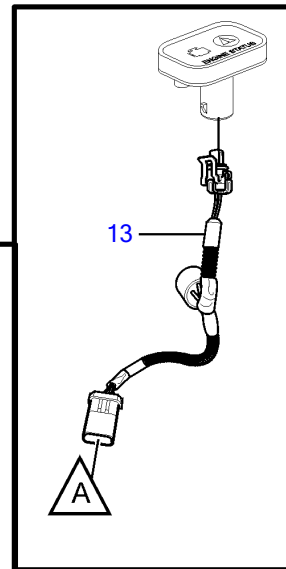

V8-350-C-D, V8-380-C-D

V8-350-C-D, V8-380-C-D

REF	PART NO.	QTY	DESCRIPTION	SEE SEC.	NOTES
1	22068367	1	Wiring harness		to serial number A363206
	22298842	1	Wiring harness		from serial number A363207
2		1	• Fuse box	36998	Not sold separately
3		1	• Connector, 14 pin		Not sold separately
4	3852092	2	Attaching clamp, J		D=.500" (12.7mm)
	3852434	2	Clamp, J		D=.750" (19.0mm)
5	946441	1	Flange screw		
	3595499	1	Flange screw		
6		1	Bracket		
7	946441	1	Flange screw		Starboard, starter lead
8	3857937	1	Stud, ground		Port, cam sensor lead
9	980933	1	Washer		
10	3852046	1	Spring washer		
11	971071	2	Hexagon nut		
12	982679	2	Toothed washer		
13	21178777	1	Wiring harness		for alarm panel
14	21147169	1	Wiring harness		L=3.0m, 10 ft.
	21147170	1	Wiring harness		L=6.0m, 19.7 ft.
	21147171	1	Wiring harness		L=8.0m, 26.2 ft.
15	3887733	1	Wiring harness, y		
16	21200148	1	Wiring harness, y		for alarm panel