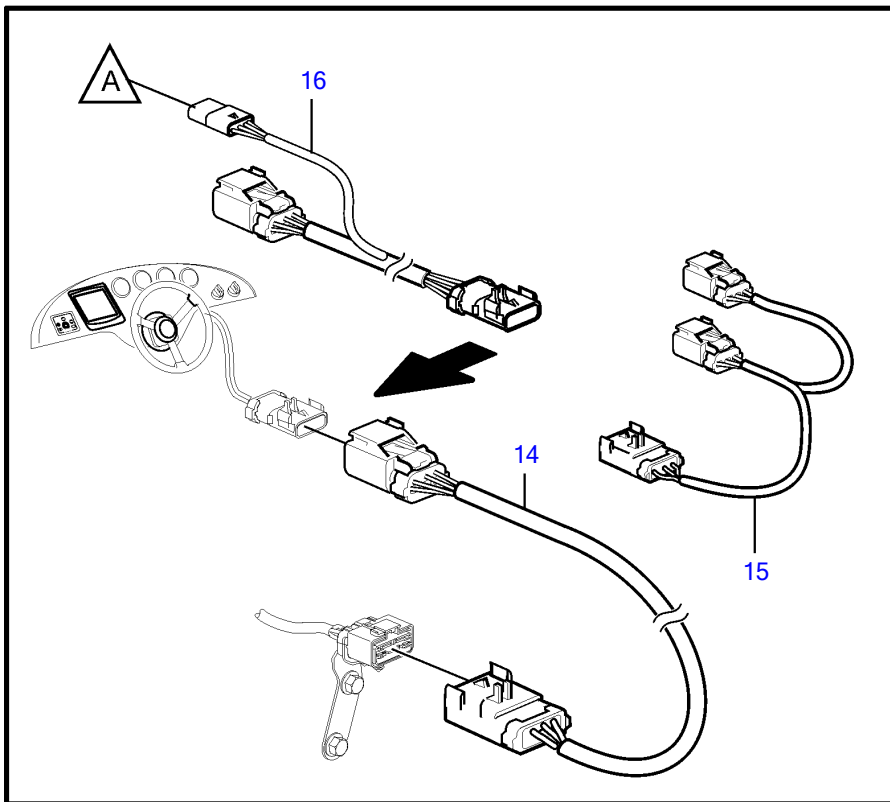

V8-350-C-D, V8-380-C-D

V8-350-C-D, V8-380-C-D

REF	PART NO.	QTY	DESCRIPTION	SEE SEC.	NOTES
1	22068367	1	Wiring harness		to serial number A363206
	22298842	1	Wiring harness		from serial number A363207
2		1	• Fuse box	36998	Not sold separately
3		1	• Connector, 14 pin		Not sold separately
4	3852092	2	Attaching clamp, J		D=.500" (12.7mm)
	3852434	2	Clamp, J		D=.750" (19.0mm)
5	946441	1	Flange screw		
	3595499	1	Flange screw		
6		1	Bracket		
7	946441	1	Flange screw		Starboard, starter lead
8	3857937	1	Stud, ground		Port, cam sensor lead
9	980933	1	Washer		
10	3852046	1	Spring washer		
11	971071	2	Hexagon nut		
12	982679	2	Toothed washer		
13	21178777	1	Wiring harness		for alarm panel
14	21147169	1	Wiring harness		L=3.0m, 10 ft.
	21147170	1	Wiring harness		L=6.0m, 19.7 ft.
	21147171	1	Wiring harness		L=8.0m, 26.2 ft.
15	3887733	1	Wiring harness, y		
16	21200148	1	Wiring harness, y		for alarm panel