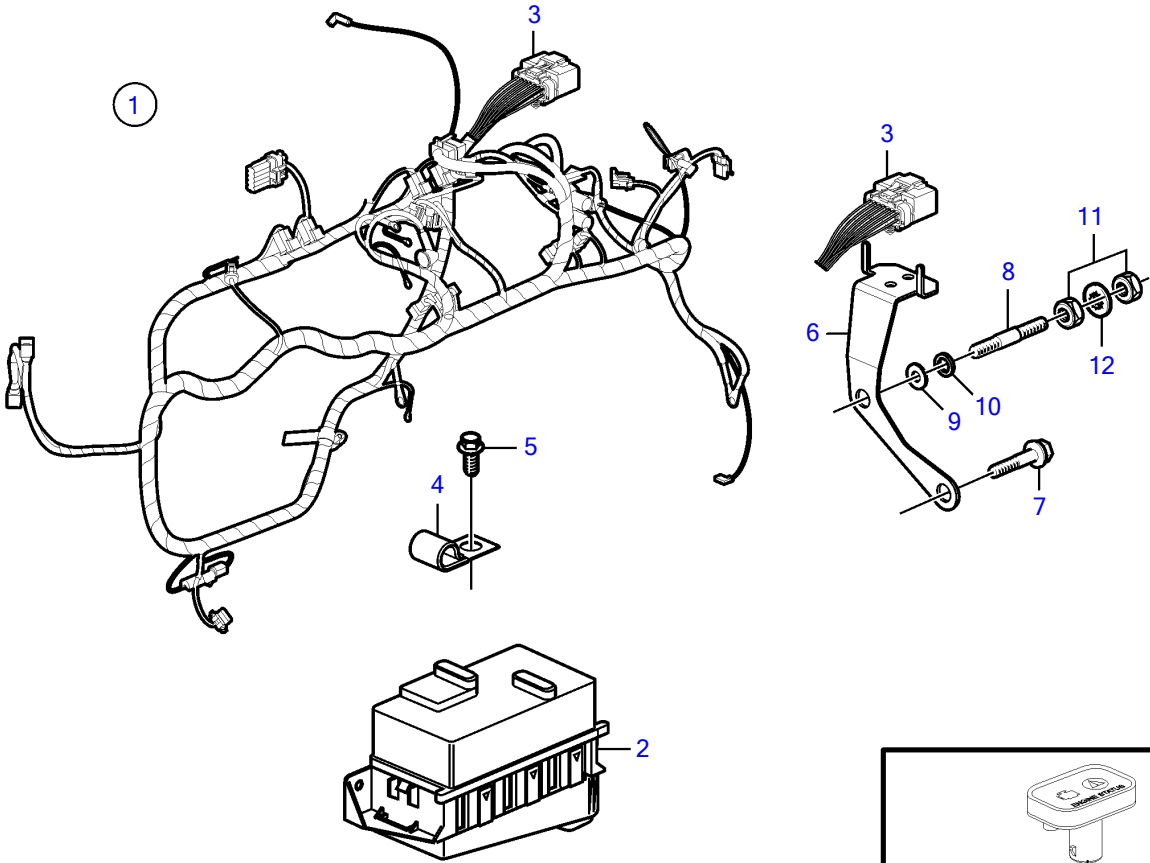

V8-350-C-D, V8-380-C-D

V8-350-C-D, V8-380-C-D

REF	PART NO.	QTY	DESCRIPTION	SEE SEC.	NOTES
1	22068367	1	Wiring harness		to serial number A363206
	22298842	1	Wiring harness		from serial number A363207
2		1	• Fuse box	36998	Not sold separately
3		1	• Connector, 14 pin		Not sold separately
4	3852092	2	Attaching clamp, J		D=.500" (12.7mm)
	3852434	2	Clamp, J		D=.750" (19.0mm)
5	946441	1	Flange screw		
	3595499	1	Flange screw		
6		1	Bracket		
7	946441	1	Flange screw		Starboard, starter lead
8	3857937	1	Stud, ground		Port, cam sensor lead
9	980933	1	Washer		
10	3852046	1	Spring washer		
11	971071	2	Hexagon nut		
12	982679	2	Toothed washer		
13	21178777	1	Wiring harness		for alarm panel
14	21147169	1	Wiring harness		L=3.0m, 10 ft.
	21147170	1	Wiring harness		L=6.0m, 19.7 ft.
	21147171	1	Wiring harness		L=8.0m, 26.2 ft.
15	3887733	1	Wiring harness, y		
16	21200148	1	Wiring harness, y		for alarm panel