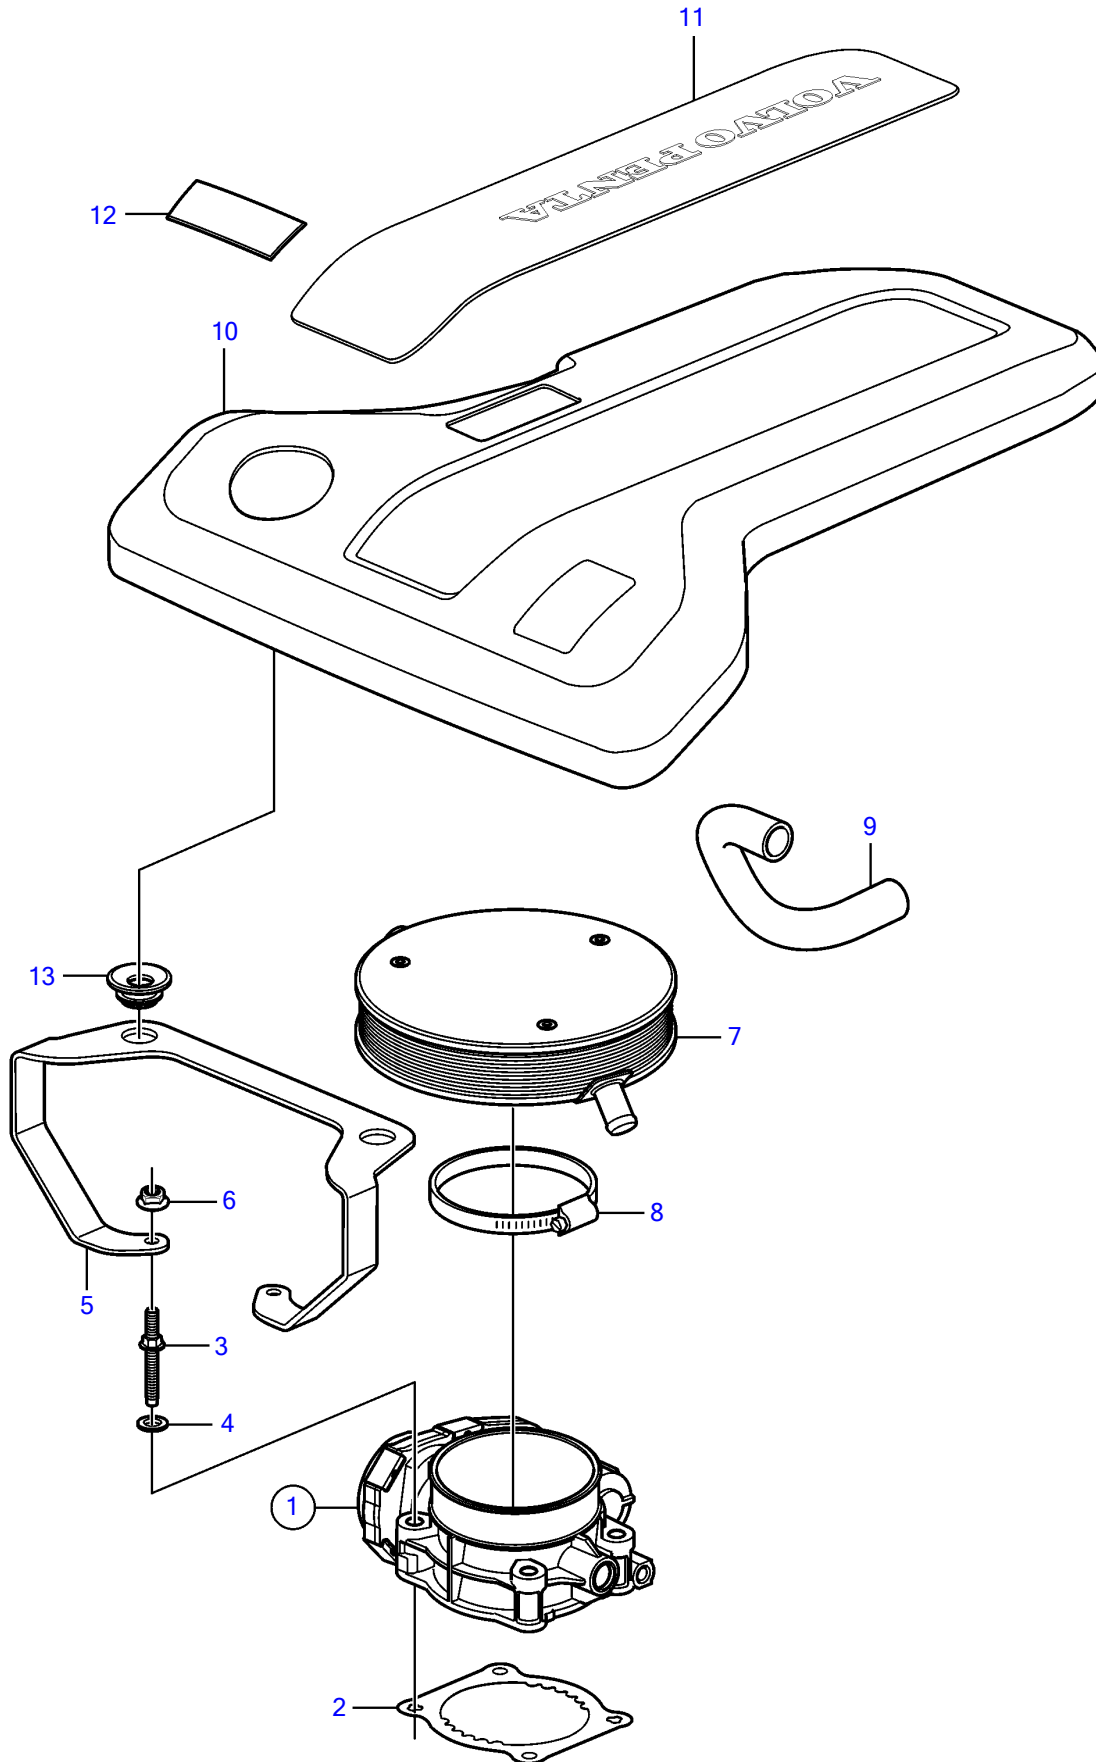

V8-300-E-B, V8-320-E-B

V8-300-E-B, V8-320-E-B

REF	PART NO.	QTY	DESCRIPTION	NOTES
1	21873904	1	Body, throttle	
		1	• Switch, idle validation	not sold separately
		2	• Sensor kit, throttle position	not sold separately
2	3849022	1	Gasket	
3	3858964	4	Stud	
4		4	• Washer	not sold separately
5	22227155	1	Bracket	
6	981124	2	Flange nut	
7	22059474	1	Flame retainer	
8	21221046	1	Hose clamp	
9	3853546	1	Hose	To valve cover
10	21973467	1	Cover	
11	21670679	1	• Decal	Volvo Penta V8
12	21658913	1	Decal	225
	21658914	1	Decal	270
	21658915	1	Decal	300
	21658916	1	Decal	320
13	21429100	4	Grommet	