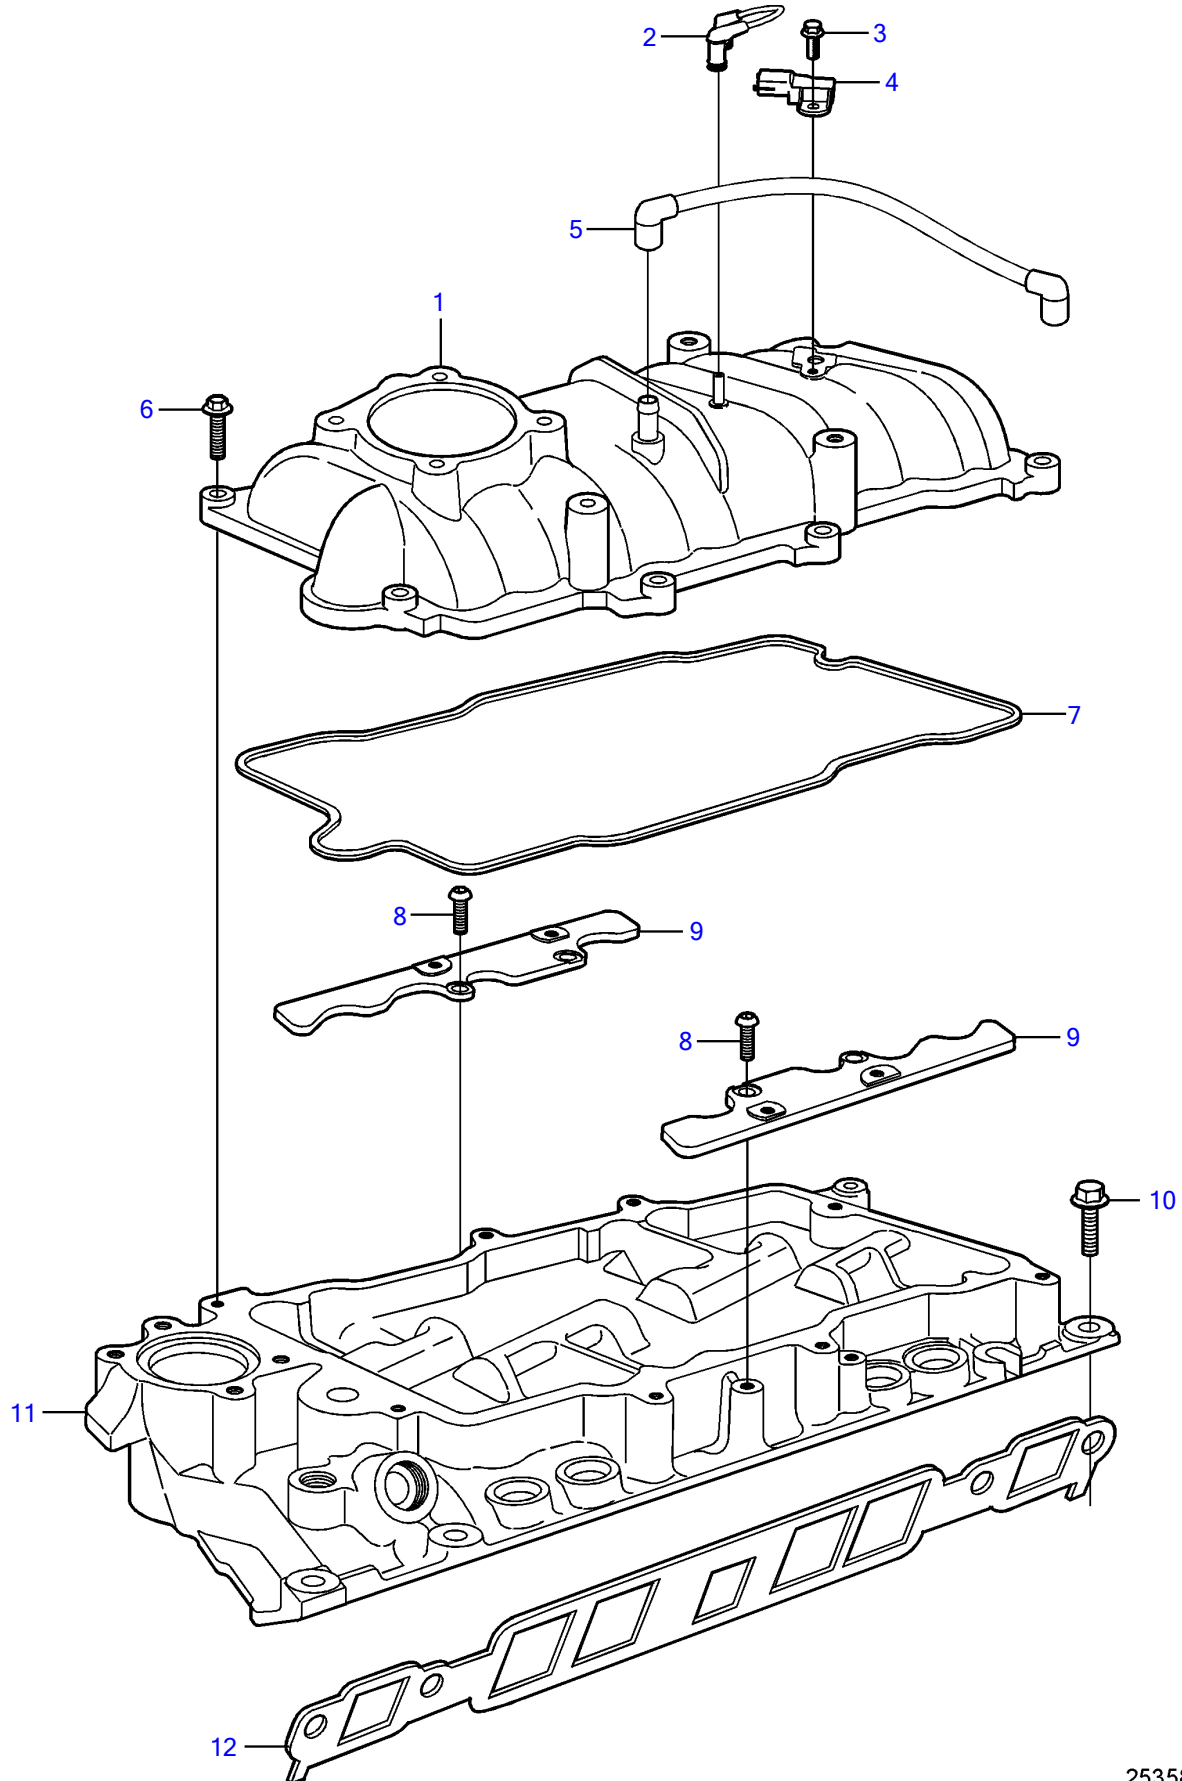

V8-300-E-B, V8-320-E-B

V8-300-E-B, V8-320-E-B

| REF | PART NO. | QTY | DESCRIPTION | NOTES |
|-----|----------|-----|-------------------|-----------------------|
| 1 | 21141686 | 1 | Manifold | |
| 2 | 3858974 | 1 | Hose | |
| 3 | 3858973 | 1 | Bolt | |
| 4 | 3859020 | 1 | Sensor | MAT/MAP |
| 5 | 3858989 | 1 | Hose | Crankcase ventilation |
| 6 | 3858961 | 10 | Bolt | |
| 7 | 3858960 | 1 | Intake gasket | |
| 8 | 3858982 | 4 | Bolt | |
| 9 | | 2 | Bracket | part not sold |
| 10 | 3861980 | 8 | Screw | |
| 11 | 21141685 | 1 | Manifold | |
| 12 | 3857662 | 1 | Intake gasket kit | |