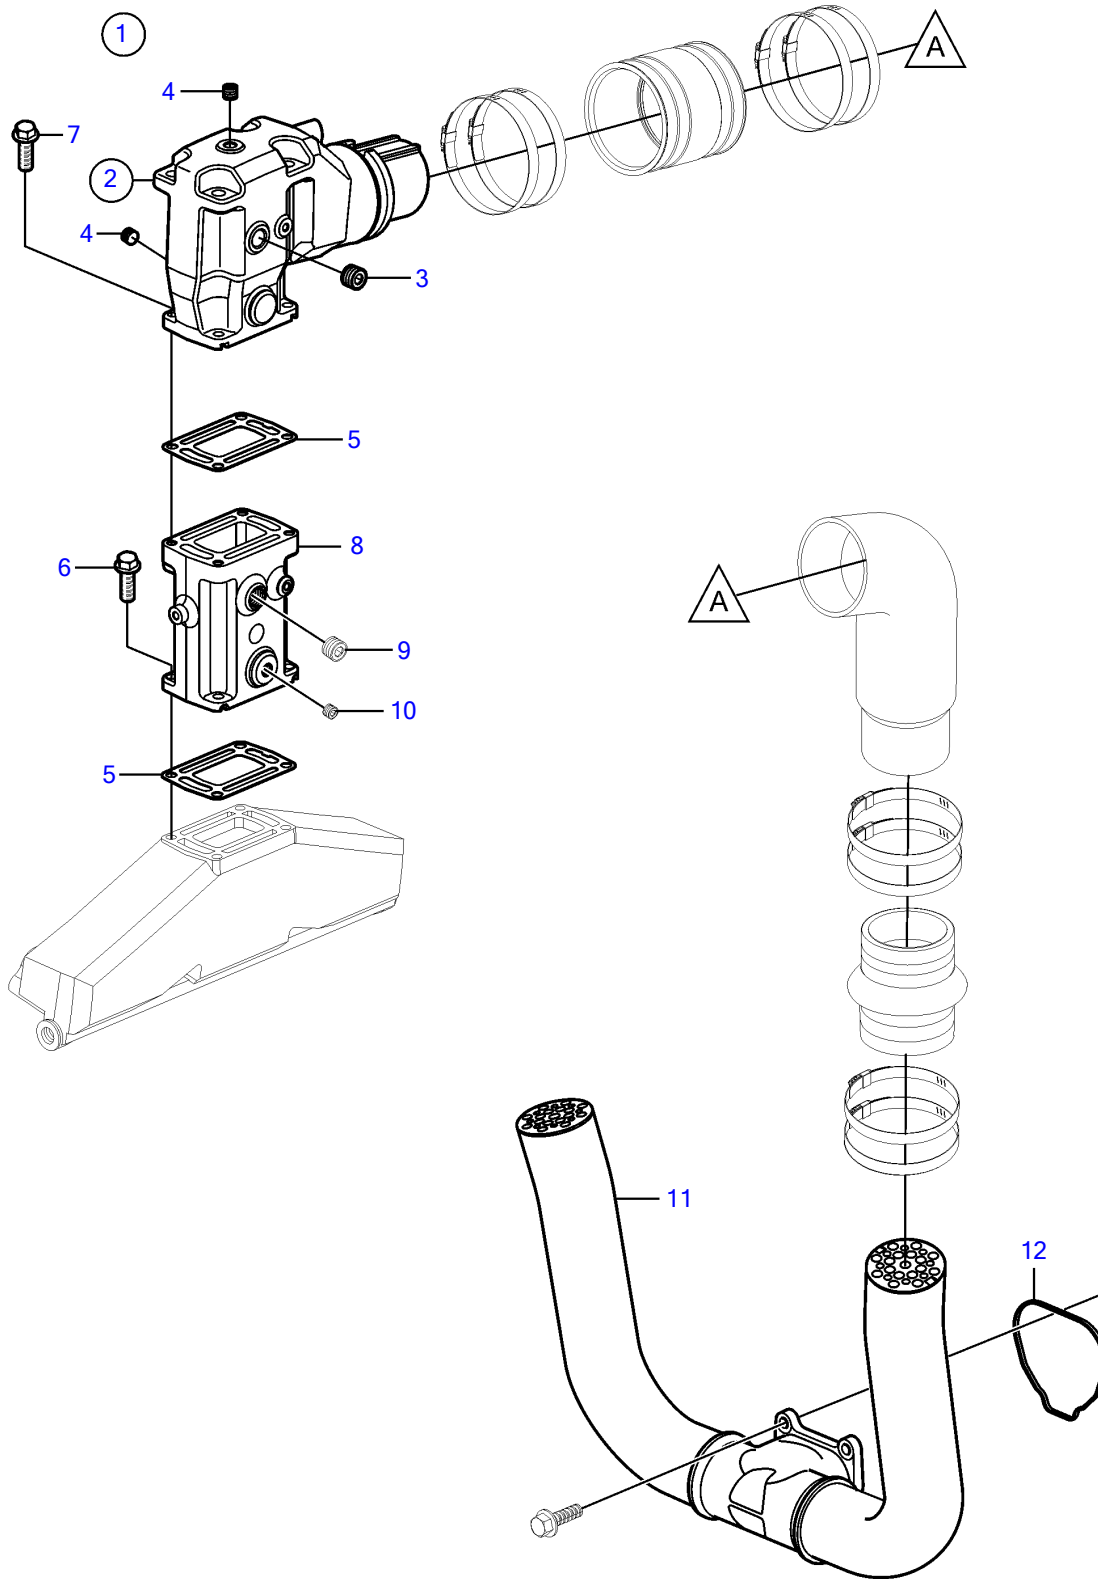

V8-300-E-B, V8-320-E-B

V8-300-E-B, V8-320-E-B

REF	PART NO.	QTY	DESCRIPTION	SEE SEC.	NOTES
1	40005141	1	Kit		See exhaust section for mounting parts
2	3863061	2	• Elbow		
			• Bulletin P-25-1-5	P-25-1-5-EN	Riser Extension Kit
			• Bulletin P-25-1-4	P-25-1-4-EN	Tall Riser Options
3	3850999	4	• • Plug		
4	3850740	4	• • Plug		
5	3863191	2	• Kit		
		4	• • Gasket		not sold separately
6	3887488	8	• Flange screw		
7	3887488	8	• Flange screw		
8	3842853	2	• Exhaust pipe extensi		
			• Bulletin P-25-1-4	P-25-1-4-EN	Tall Riser Options
9	3850999	4	• • Plug		
10	3850740	4	• • Plug		
11	3888687	1	• Exhaust pipe		
12	3841013	1	• Gasket		