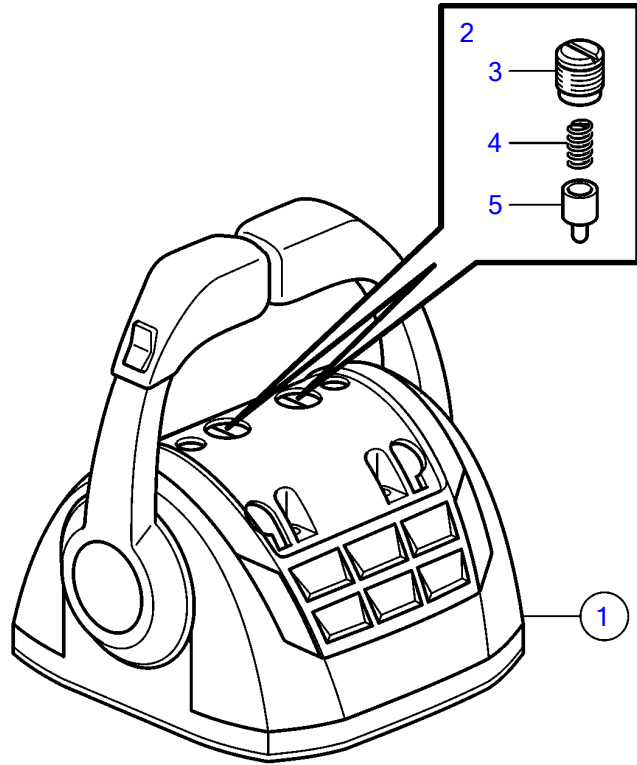

V8-300-E-B, V8-320-E-B

V8-300-E-B, V8-320-E-B

REF	PART NO.	QTY	DESCRIPTION	NOTES
1	22071864	1	Control lever	Replaced by 22295682
	22295682	1	Control lever	
	3586259	2	Software	Vodia-programming. This p/n can not be ordered, but will be used for invoicing.
	3586261	2	Software	Warehouse programming. This p/n can not be ordered, but will be used for invoicing.
2	21526920	1	• Spare parts kit, position sensor	
3		1	• • Tensioner	M14
4		1	• • Spring	
5		1	• • Pin	
6	21461720	1	• Installation kit, mounting bracket	
7	995042	4	• • Hex. socket screw	
8	994821	4	• • Hex. socket screw	
9	(21461704)	1	• • Bracket	Obsolete part
10		1	• • Gasket	
11	940275	4	• • Washer	
12	984456	4	• • Lock nut	
13	21527169	1	• Kit, plastic parts	
14		2	• • Handle	
15	(21461681)	1	• • Cover	Obsolete part
16		2	• • Hub cap	
17	21766371	1	Kit	
18		1	• Knob	
		1	• Knob	
19		2	• Cover	
20	21461675	1	Cable holder	