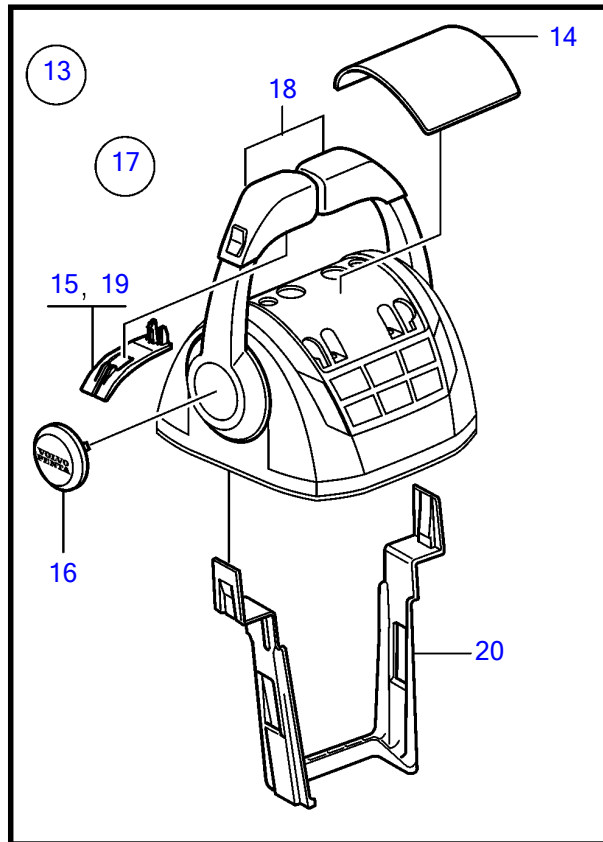

V8-300-E-B, V8-320-E-B

V8-300-E-B, V8-320-E-B

REF	PART NO.	QTY	DESCRIPTION	NOTES
1	22071864	1	Control lever	Replaced by 22295682
	22295682	1	Control lever	
	3586259	2	Software	Vodia-programming. This p/n can not be ordered, but will be used for invoicing.
	3586261	2	Software	Warehouse programming. This p/n can not be ordered, but will be used for invoicing.
2	21526920	1	• Spare parts kit, position sensor	
3		1	• • Tensioner	M14
4		1	• • Spring	
5		1	• • Pin	
6	21461720	1	• Installation kit, mounting bracket	
7	995042	4	• • Hex. socket screw	
8	994821	4	• • Hex. socket screw	
9	(21461704)	1	• • Bracket	Obsolete part
10		1	• • Gasket	
11	940275	4	• • Washer	
12	984456	4	• • Lock nut	
13	21527169	1	• Kit, plastic parts	
14		2	• • Handle	
15	(21461681)	1	• • Cover	Obsolete part
16		2	• • Hub cap	
17	21766371	1	Kit	
18		1	• Knob	
		1	• Knob	
19		2	• Cover	
20	21461675	1	Cable holder	