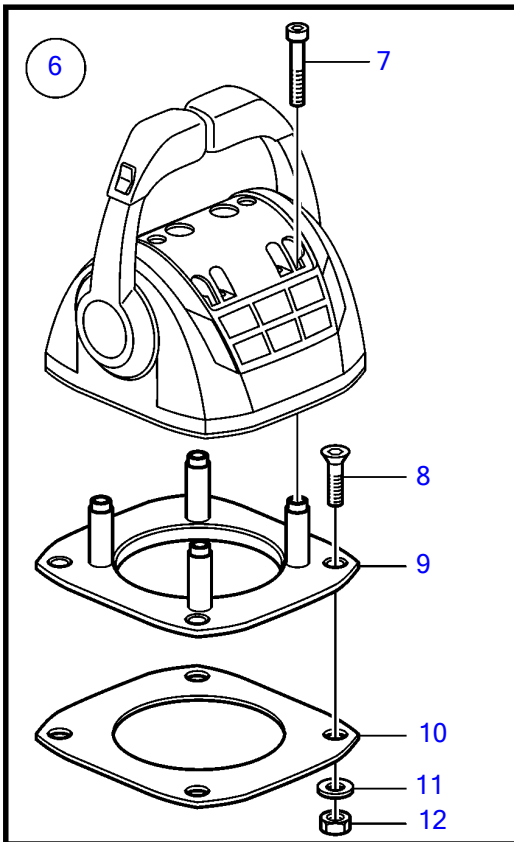

V8-300-E-B, V8-320-E-B

V8-300-E-B, V8-320-E-B

REF	PART NO.	QTY	DESCRIPTION	NOTES
1	22071864	1	Control lever	Replaced by 22295682
	22295682	1	Control lever	
	3586259	2	Software	Vodia-programming. This p/n can not be ordered, but will be used for invoicing.
	3586261	2	Software	Warehouse programming. This p/n can not be ordered, but will be used for invoicing.
2	21526920	1	• Spare parts kit, position sensor	
3		1	• • Tensioner	M14
4		1	• • Spring	
5		1	• • Pin	
6	21461720	1	• Installation kit, mounting bracket	
7	995042	4	• • Hex. socket screw	
8	994821	4	• • Hex. socket screw	
9	(21461704)	1	• • Bracket	Obsolete part
10		1	• • Gasket	
11	940275	4	• • Washer	
12	984456	4	• • Lock nut	
13	21527169	1	• Kit, plastic parts	
14		2	• • Handle	
15	(21461681)	1	• • Cover	Obsolete part
16		2	• • Hub cap	
17	21766371	1	Kit	
18		1	• Knob	
		1	• Knob	
19		2	• Cover	
20	21461675	1	Cable holder	