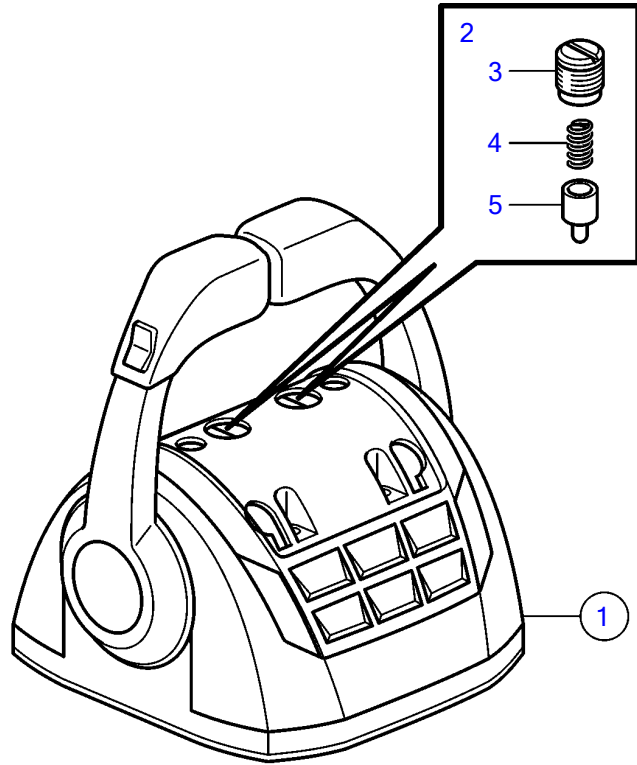

## V8-300-E-B, V8-320-E-B

REF	PART NO.	QTY	DESCRIPTION	NOTES
1	21730160	1	Control lever	
	3586259	2	Software	Vodia-programming. This p/n can not be ordered, but will be used for invoicing.
	3586261	2	Software	Warehouse programming. This p/n can not be ordered, but will be used for invoicing.
2	21526920	1	• Spare parts kit, position sensor	
3		1	• • Tensioner	M14
4		1	• • Spring	
5		1	• • Pin	
6	21526948	1	• Kit, mounting bracket	
7	995042	4	• • Hex. socket screw	
8	994821	4	• • Hex. socket screw	
9	(21461704)	1	• • Bracket	Obsolete part
10		1	• • Gasket	
11	940275	4	• • Washer	
12	984456	4	• • Lock nut	
13	21527169	1	• Kit, plastic parts	
14	(21461681)	1	• • Cover	Obsolete part
15		2	• • Handle	
16		2	• • Hub cap	
17	21766371	1	Kit	
18		1	• Knob	
		1	• Knob	
19		2	• Cover	
20	21461675	1	Cable holder	