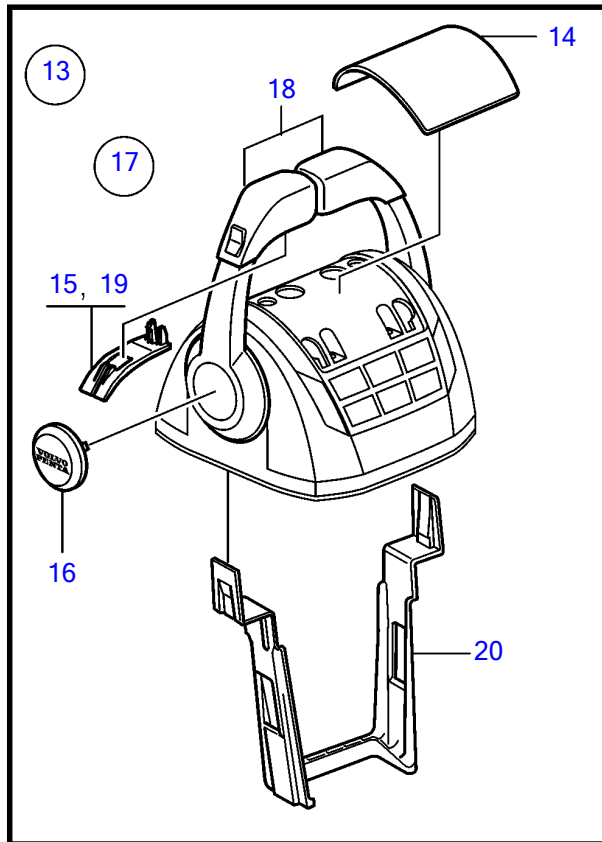

V8-300-E-B, V8-320-E-B

## V8-300-E-B, V8-320-E-B

REF	PART NO.	QTY	DESCRIPTION	NOTES
1	21730160	1	Control lever	
	3586259	2	Software	Vodia-programming. This p/n can not be ordered, but will be used for invoicing.
	3586261	2	Software	Warehouse programming. This p/n can not be ordered, but will be used for invoicing.
2	21526920	1	• Spare parts kit, position sensor	
3		1	• • Tensioner	M14
4		1	• • Spring	
5		1	• • Pin	
6	21526948	1	• Kit, mounting bracket	
7	995042	4	• • Hex. socket screw	
8	994821	4	• • Hex. socket screw	
9	(21461704)	1	• • Bracket	Obsolete part
10		1	• • Gasket	
11	940275	4	• • Washer	
12	984456	4	• • Lock nut	
13	21527169	1	• Kit, plastic parts	
14	(21461681)	1	• • Cover	Obsolete part
15		2	• • Handle	
16		2	• • Hub cap	
17	21766371	1	Kit	
18		1	• Knob	
		1	• Knob	
19		2	• Cover	
20	21461675	1	Cable holder	