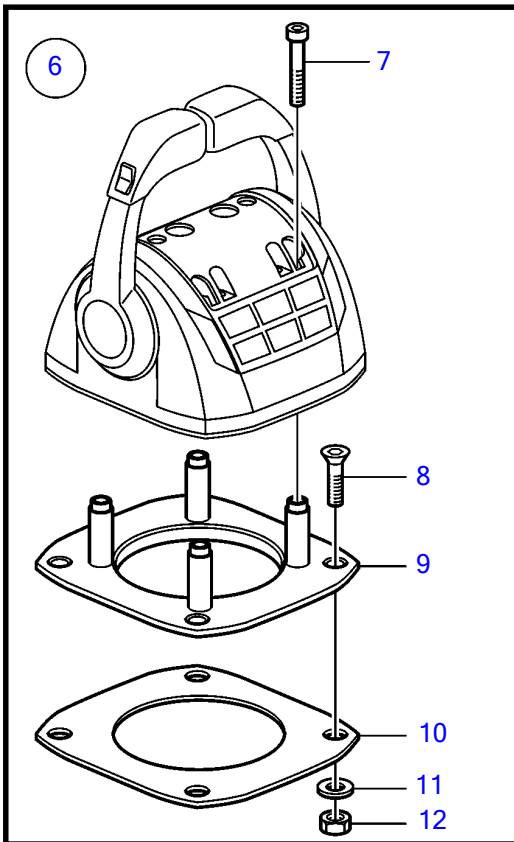

## V8-300-E-B, V8-320-E-B

REF	PART NO.	QTY	DESCRIPTION	NOTES
1	21730160	1	Control lever	
	3586259	2	Software	Vodia-programming. This p/n can not be ordered, but will be used for invoicing.
	3586261	2	Software	Warehouse programming. This p/n can not be ordered, but will be used for invoicing.
2	21526920	1	• Spare parts kit, position sensor	
3		1	• • Tensioner	M14
4		1	• • Spring	
5		1	• • Pin	
6	21526948	1	• Kit, mounting bracket	
7	995042	4	• • Hex. socket screw	
8	994821	4	• • Hex. socket screw	
9	(21461704)	1	• • Bracket	Obsolete part
10		1	• • Gasket	
11	940275	4	• • Washer	
12	984456	4	• • Lock nut	
13	21527169	1	• Kit, plastic parts	
14	(21461681)	1	• • Cover	Obsolete part
15		2	• • Handle	
16		2	• • Hub cap	
17	21766371	1	Kit	
18		1	• Knob	
		1	• Knob	
19		2	• Cover	
20	21461675	1	Cable holder	