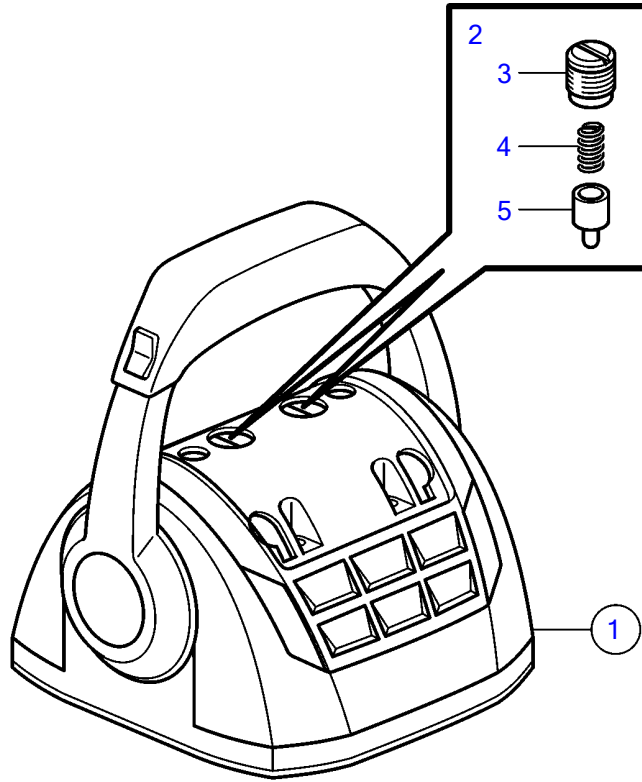

V8-300-E-B, V8-320-E-B

V8-300-E-B, V8-320-E-B

REF	PART NO.	QTY	DESCRIPTION	NOTES
1	21730157	1	Control lever	
	3586259	1	Software	Vodia-programming. This p/n can not be ordered, but will be used for invoicing.
	3586261	1	Software	Warehouse programming. This p/n can not be ordered, but will be used for invoicing.
2	21526920	1	• Spare parts kit, position sensor	
3		1	• • Tensioner	
4		1	• • Spring	
5		1	• • Pin	
6	21526948	1	• Kit, mounting bracket	
7	995042	4	• • Hex. socket screw	
8	994821	4	• • Hex. socket screw	
9	(21461704)	1	• • Bracket	Obsolete part
10		1	• • Gasket	
11	940275	4	• • Washer	
12	984456	4	• • Lock nut	
13	21527169	1	• Kit, plastic parts	
14	(21461681)	1	• • Cover	Obsolete part
15		2	• • Handle	
16		2	• • Hub cap	
17	21758955	1	Kit	
18		1	• Knob	
19		2	• Cover	
20	21461675	1	Cable holder	