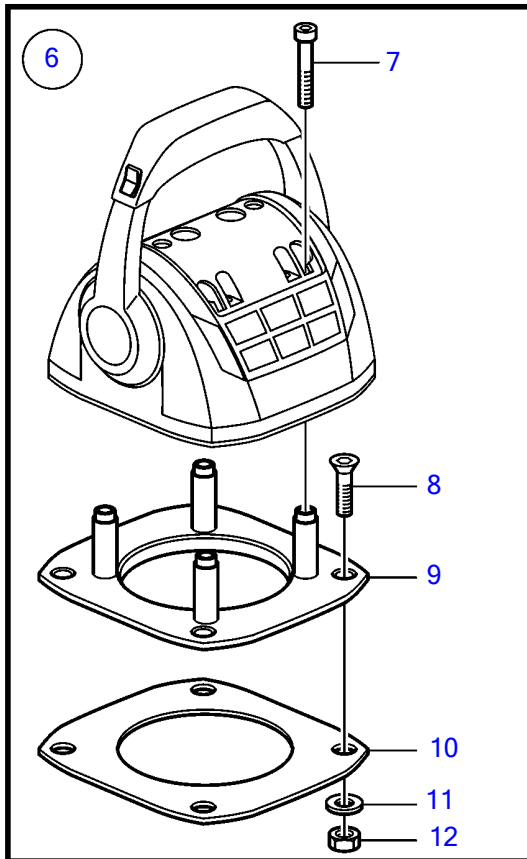

V8-300-E-B, V8-320-E-B

V8-300-E-B, V8-320-E-B

REF	PART NO.	QTY	DESCRIPTION	NOTES
1	21730157	1	Control lever	
	3586259	1	Software	Vodia-programming. This p/n can not be ordered, but will be used for invoicing.
	3586261	1	Software	Warehouse programming. This p/n can not be ordered, but will be used for invoicing.
2	21526920	1	• Spare parts kit, position sensor	
3		1	• • Tensioner	
4		1	• • Spring	
5		1	• • Pin	
6	21526948	1	• Kit, mounting bracket	
7	995042	4	• • Hex. socket screw	
8	994821	4	• • Hex. socket screw	
9	(21461704)	1	• • Bracket	Obsolete part
10		1	• • Gasket	
11	940275	4	• • Washer	
12	984456	4	• • Lock nut	
13	21527169	1	• Kit, plastic parts	
14	(21461681)	1	• • Cover	Obsolete part
15		2	• • Handle	
16		2	• • Hub cap	
17	21758955	1	Kit	
18		1	• Knob	
19		2	• Cover	
20	21461675	1	Cable holder	

47703945-27-37231

27595

Upd:2014-07-01

V8-300-E-B, V8-320-E-B

VOLVO
PENTA