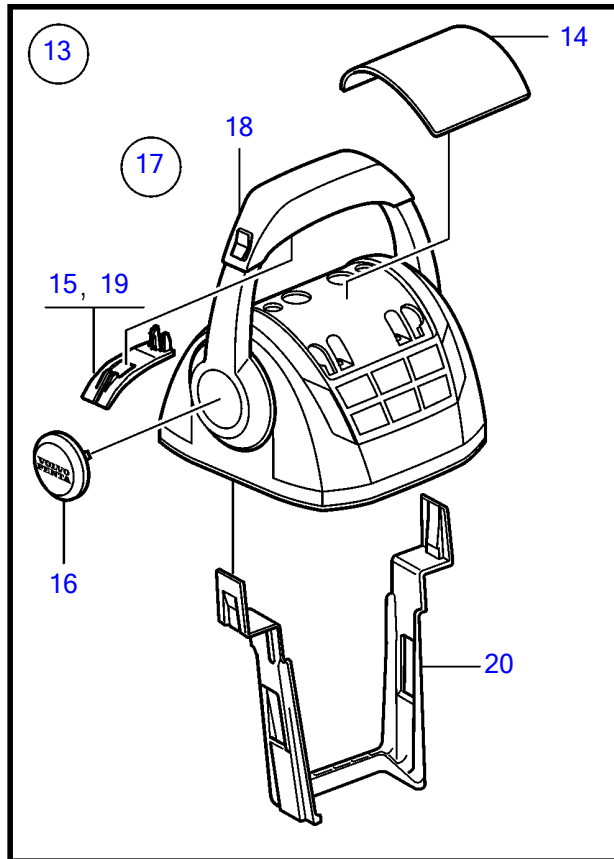

V8-300-E-B, V8-320-E-B

V8-300-E-B, V8-320-E-B

REF	PART NO.	QTY	DESCRIPTION	NOTES
1	21730157	1	Control lever	
	3586259	1	Software	Vodia-programming. This p/n can not be ordered, but will be used for invoicing.
	3586261	1	Software	Warehouse programming. This p/n can not be ordered, but will be used for invoicing.
2	21526920	1	• Spare parts kit, position sensor	
3		1	• • Tensioner	
4		1	• • Spring	
5		1	• • Pin	
6	21526948	1	• Kit, mounting bracket	
7	995042	4	• • Hex. socket screw	
8	994821	4	• • Hex. socket screw	
9	(21461704)	1	• • Bracket	Obsolete part
10		1	• • Gasket	
11	940275	4	• • Washer	
12	984456	4	• • Lock nut	
13	21527169	1	• Kit, plastic parts	
14	(21461681)	1	• • Cover	Obsolete part
15		2	• • Handle	
16		2	• • Hub cap	
17	21758955	1	Kit	
18		1	• Knob	
19		2	• Cover	
20	21461675	1	Cable holder	

47703945-27-37231

27595

Upd:2014-07-01

V8-300-E-B, V8-320-E-B

VOLVO
PENTA