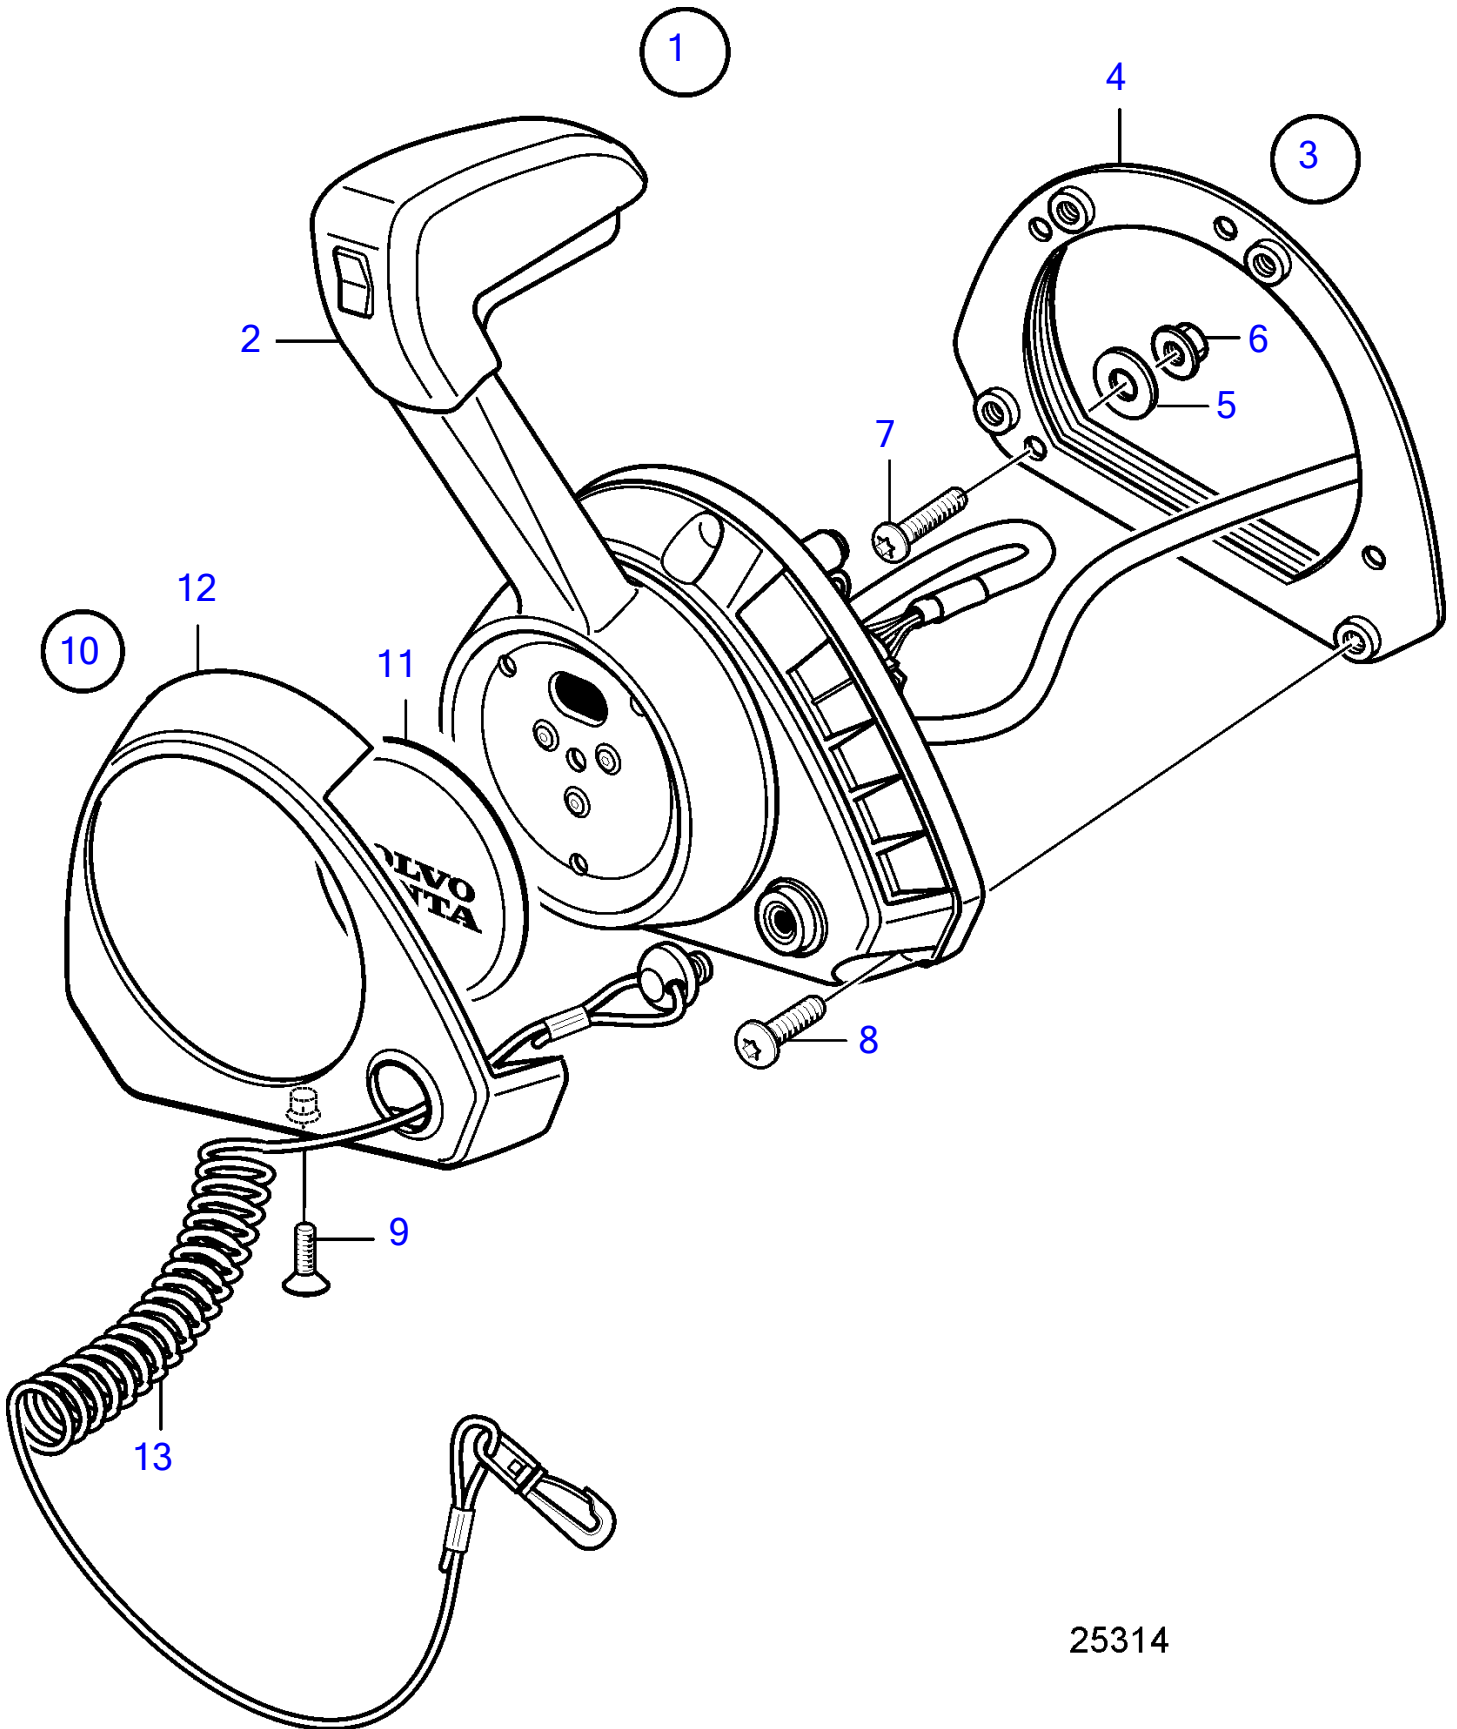

V8-300-E-B, V8-320-E-B

25314

V8-300-E-B, V8-320-E-B

REF	PART NO.	QTY	DESCRIPTION	NOTES
1	21847446	1	Control lever	
	3586259	1	Software	Vodia-programming. This p/n can not be ordered, but will be used for invoicing.
	3586261	1	Software	Warehouse programming. This p/n can not be ordered, but will be used for invoicing.
2		1	• Control lever	
3	21461723	1	• Installation kit	
4	(21461725)	1	• • Bracket	Obsolete part
5	940191	4	• • Washer	
6	966170	4	• • Lock nut	
7	(994914)	4	• • Hex. socket screw	Obsolete part
8	(995201)	4	• • Hex. socket screw	Obsolete part
9	(969868)	1	• • 6 point socket screw	Obsolete part
10	(21572761)	1	• Cover	Obsolete part
11			• • Cover	
12			• • Cover	
13	21552068	1	• Safety strap	