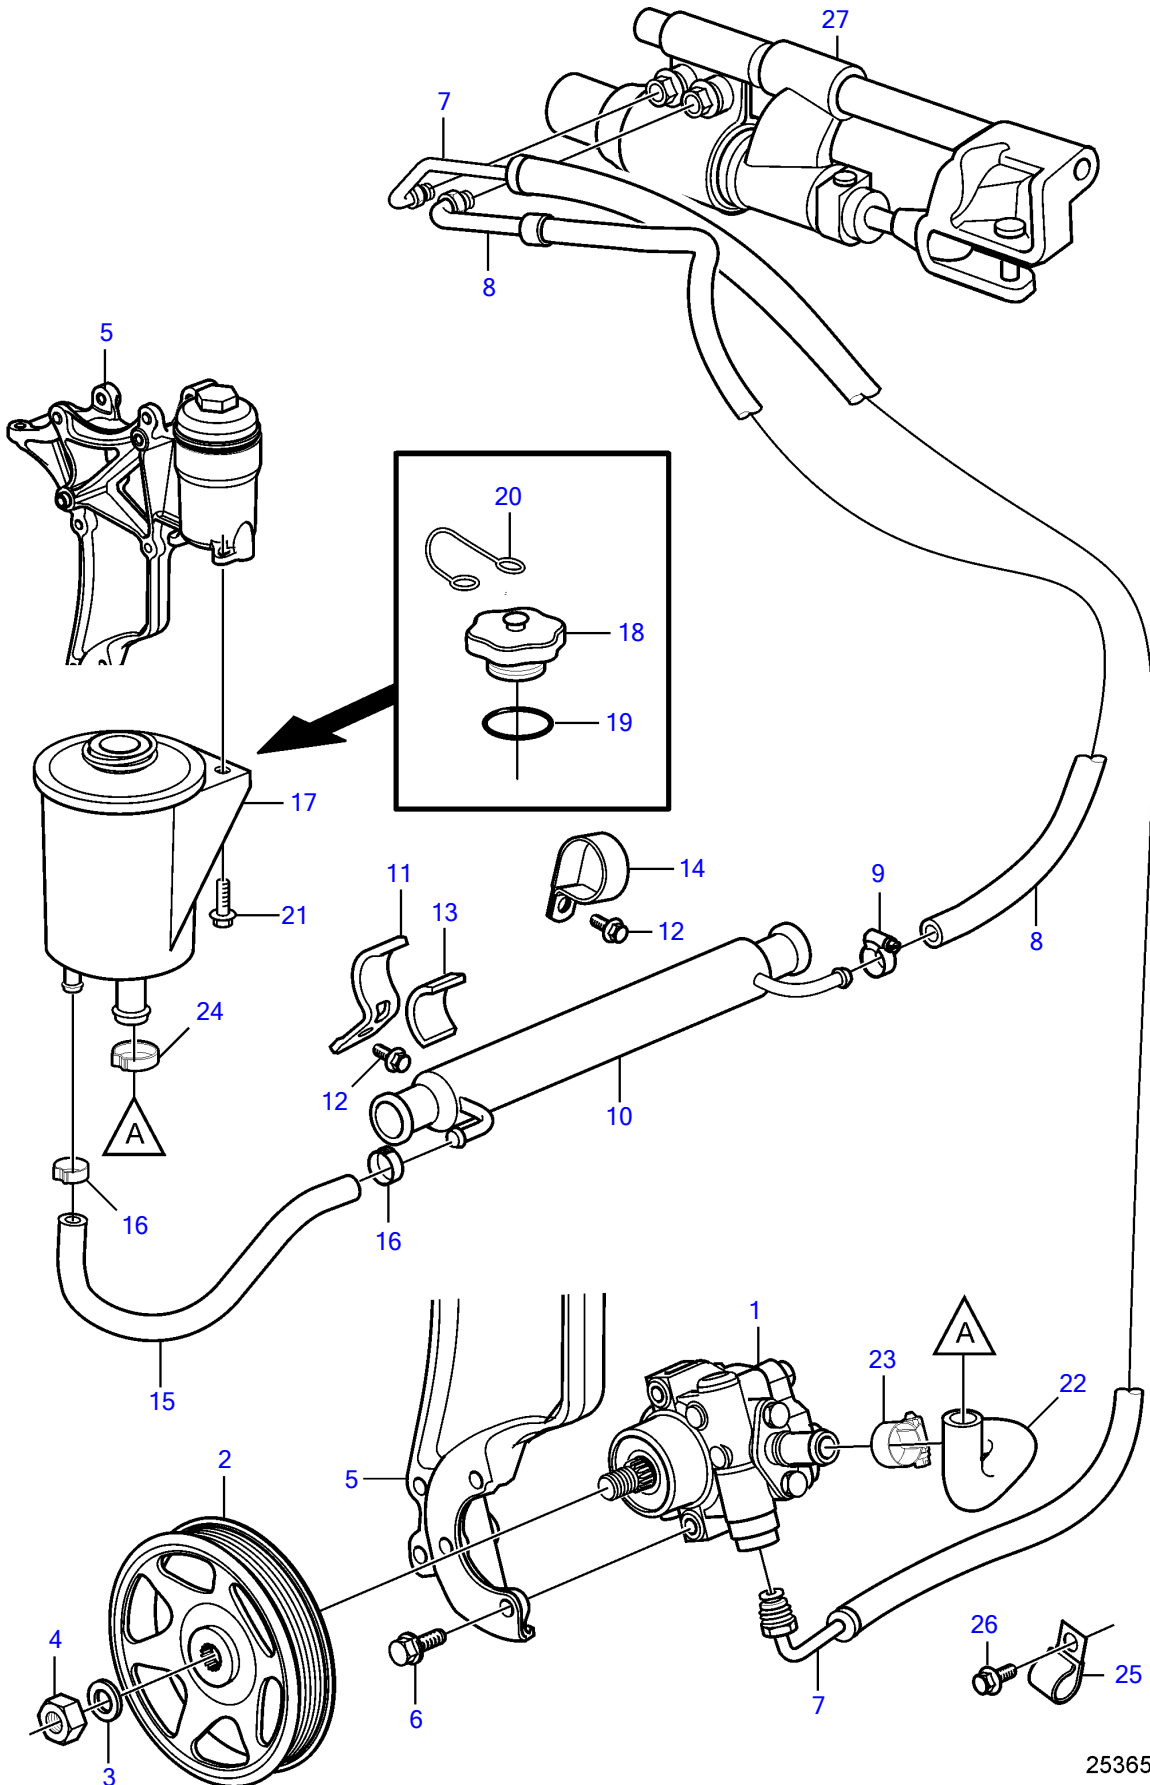

V8-300-B, V8-320-B

25365

Upd:2014-03-13

25365

47703943-64-36229

## V8-300-B, V8-320-B

REF	PART NO.	QTY	DESCRIPTION	NOTES
1	3887373	1	Power steering pump	
2	3889611	1	Pulley	
3	3889615	1	Washer	
4	3889613	1	Nut	
5	21573817	1	Bracket	
6	3595494	3	Screw	
7	3888739	1	Hose assembly	
8	21452588	1	Hose assembly	
9	3860413	1	Hose clamp	
10	21399019	1	Hydraulic oil cooler	
11	21434106	1	Bracket	Replaced by 3852490
12	3853393	1	Flange screw	
13	21434108	1	Support rubber	
14	3852490	1	Attaching clamp	
15	21399023	1	Hose	
16	982663	2	Hose clamp	
17	3887375	1	Reservoir	
18		1	• Cap	not sold separately
19		1	• O-ring	not sold separately
20		1	• Retainer	not sold separately
21	946544	2	Flange screw	
22	21355283	2	Hose	
23	3853794	2	Hose clamp	
24	980038	1	Hose clamp	replaced by next part number
		1	Hose clamp	
25	(984038)	1	Clamp, J	Obsolete part
26	(3853557)	1	Flange screw	Obsolete part, 3/8" - 16 unc, L=0.75" (19mm)
27		1	Steering cylinder	See drive catalog