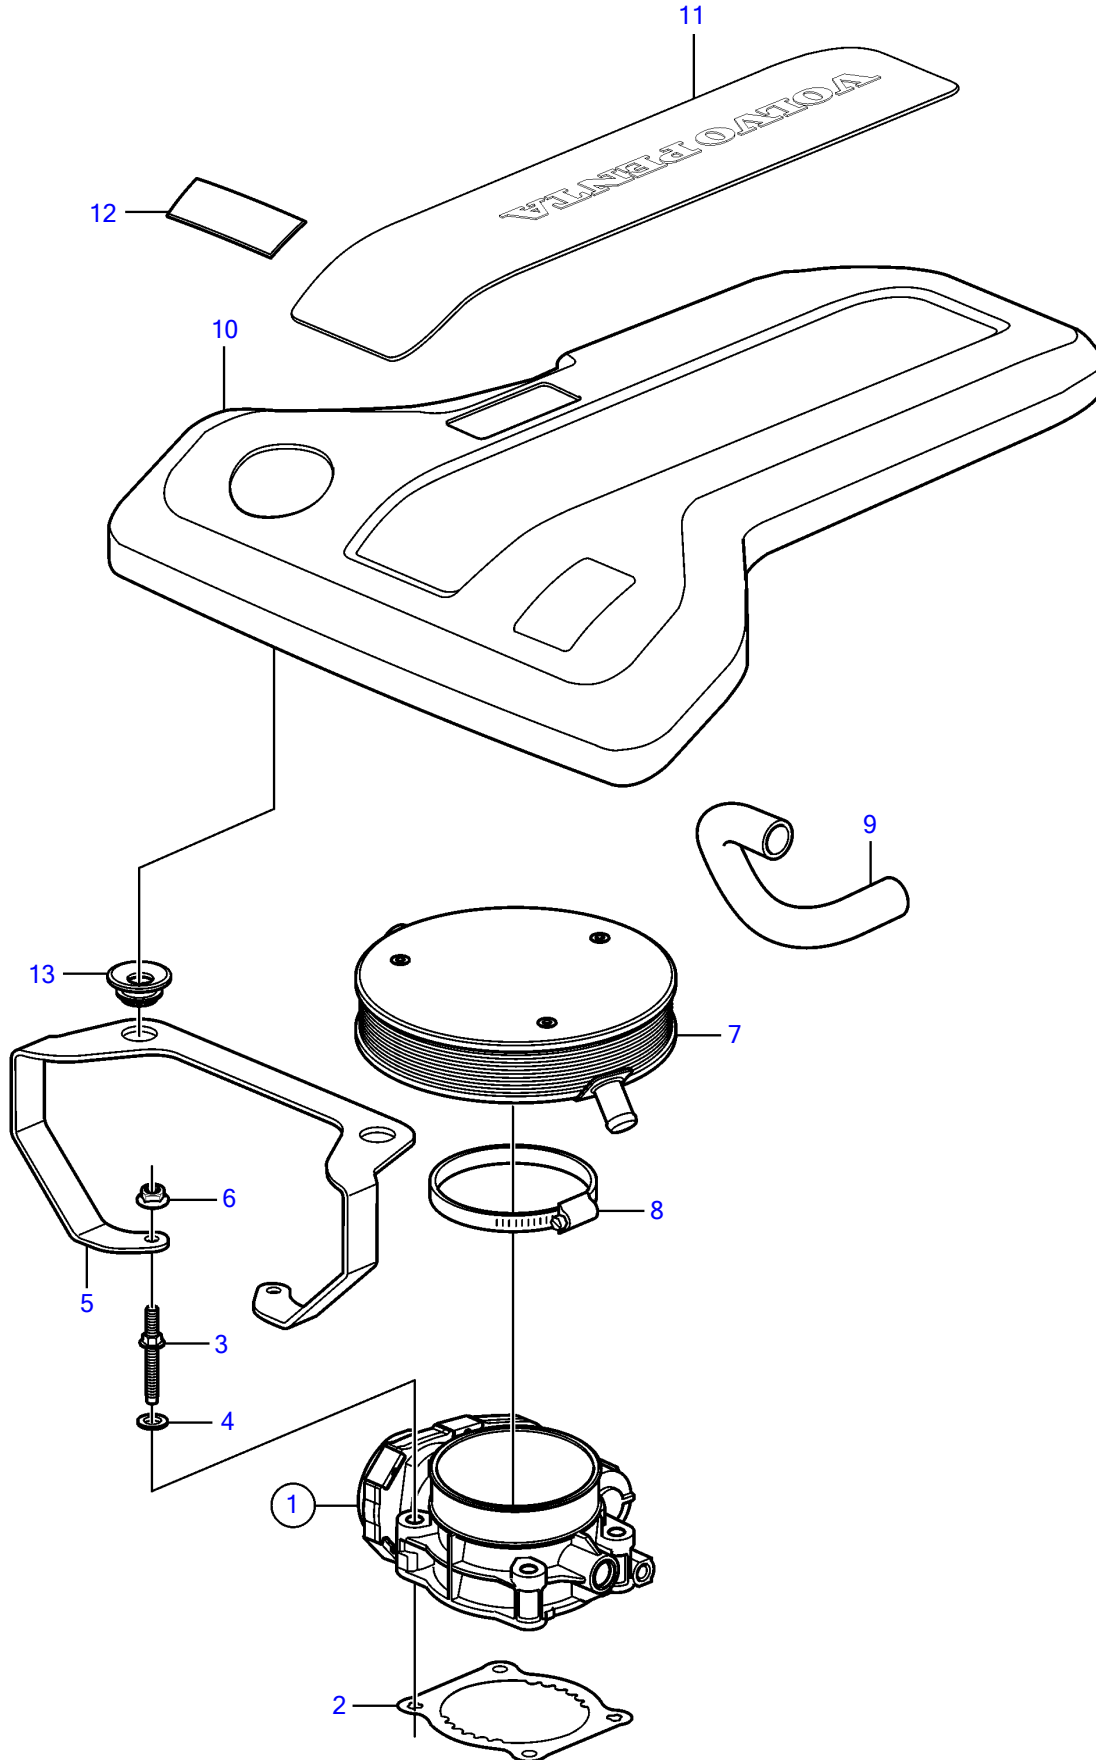

V8-300-B, V8-320-B

V8-300-B, V8-320-B

REF	PART NO.	QTY	DESCRIPTION	NOTES
1	21873904	1	Body, throttle	
		1	• Switch, idle validation	not sold separately
		2	• Sensor kit, throttle position	not sold separately
2	3849022	1	Gasket	
3	3858964	4	Stud	
4		4	• Washer	not sold separately
5	22227155	1	Bracket	
6	981124	2	Flange nut	
7	22059474	1	Flame retainer	
8	21221046	1	Hose clamp	
9	3853546	1	Hose	To valve cover
10	21973467	1	Cover	
11	21670679	1	• Decal	Volvo Penta V8
12	21658913	1	Decal	225
	21658914	1	Decal	270
	21658915	1	Decal	300
	21658916	1	Decal	320
13	21429100	4	Grommet	