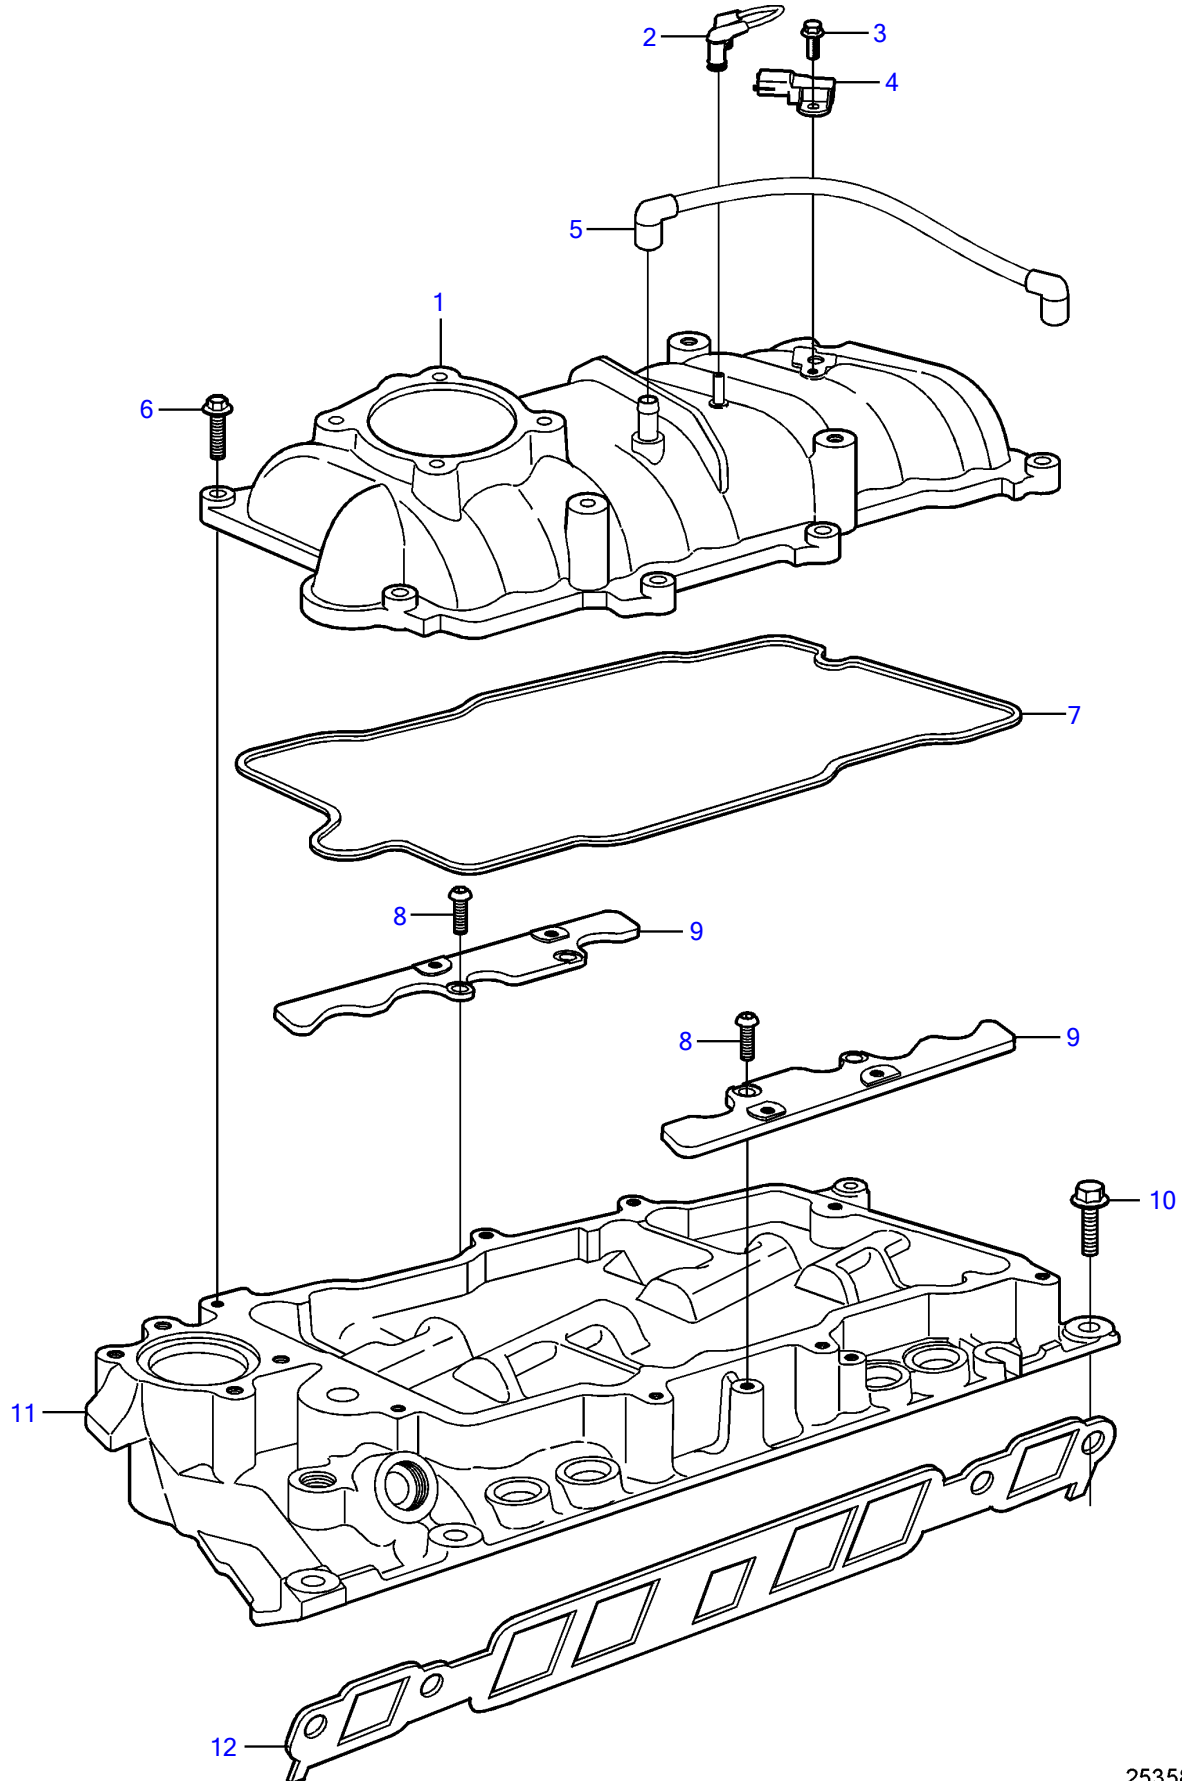

V8-300-B, V8-320-B

V8-300-B, V8-320-B

REF	PART NO.	QTY	DESCRIPTION	NOTES
1	21141686	1	Manifold	
2	3858974	1	Hose	
3	3858973	1	Bolt	
4	3859020	1	Sensor	MAT/MAP
5	3858989	1	Hose	Crankcase ventilation
6	3858961	10	Bolt	
7	3858960	1	Intake gasket	
8	3858982	4	Bolt	
9		2	Bracket	part not sold
10	3861980	8	Screw	
11	21141685	1	Manifold	
12	3857662	1	Intake gasket kit	