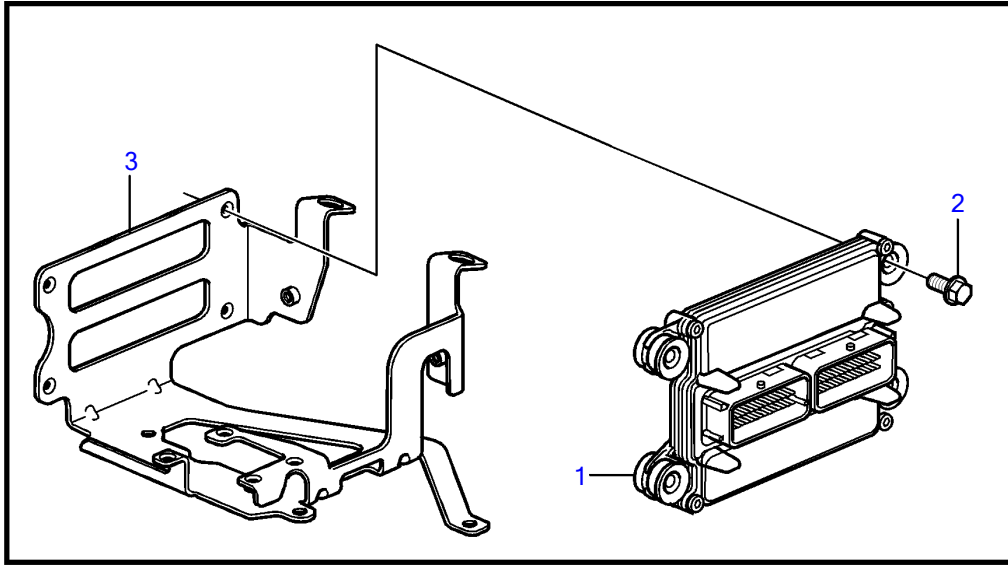

V8-300-B

V8-300-B

REF	PART NO.	QTY	DESCRIPTION	NOTES
1		1	Ecu	
2	3843651	4	Flange screw	
3	21333459	1	Bracket	
4	3858973	1	Bolt	
5	3859020	1	Sensor, MAT/MAP	
6	3858988	1	• Sealing	
7	3858979	1	Sensor, crankshaft position	
8	3859009	1	• O-ring	
9	3858983	1	Bolt	
10		1	Throttle body	See "Throttle Body" page
		2	• Sensor, throttle position	
		1	• Switch, idle validation	
11	3863130	1	Sensor, camshaft position	
12	3850397	1	Switch, temperature	
13	22024631	2	Knock sensor	
14	3849477	1	Adapter	Starboard
	3593571	1	Fitting	Port
15	3887328	1	Sensor	
16	3887970	1	Fitting	
17	3862500	2	Temperature sensor	