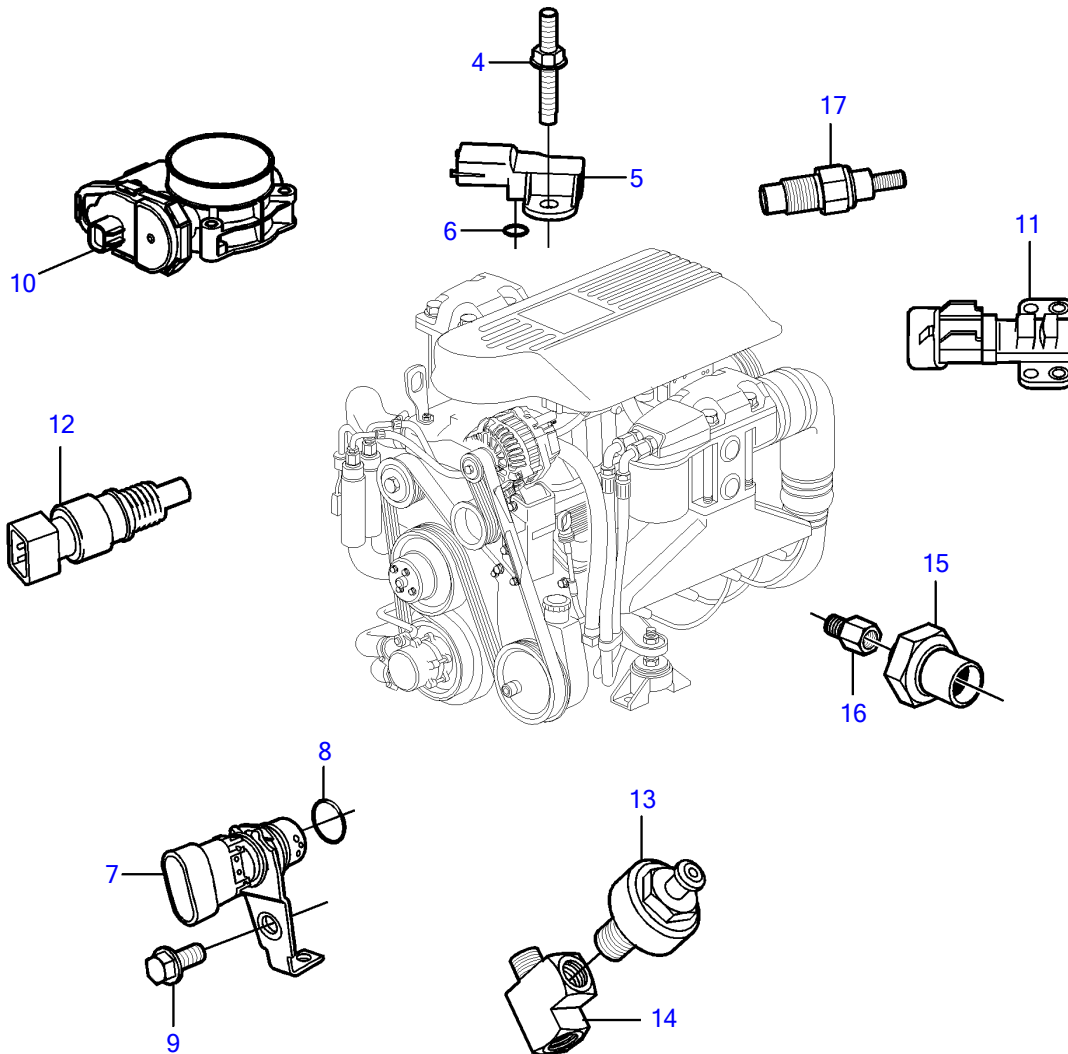

V8-300-B

V8-300-B

REF	PART NO.	QTY	DESCRIPTION	NOTES
1		1	Ecu	
2	3843651	4	Flange screw	
3	21333459	1	Bracket	
4	3858973	1	Bolt	
5	3859020	1	Sensor, MAT/MAP	
6	3858988	1	• Sealing	
7	3858979	1	Sensor, crankshaft position	
8	3859009	1	• O-ring	
9	3858983	1	Bolt	
10		1	Throttle body	See "Throttle Body" page
		2	• Sensor, throttle position	
		1	• Switch, idle validation	
11	3863130	1	Sensor, camshaft position	
12	3850397	1	Switch, temperature	
13	22024631	2	Knock sensor	
14	3849477	1	Adapter	Starboard
	3593571	1	Fitting	Port
15	3887328	1	Sensor	
16	3887970	1	Fitting	
17	3862500	2	Temperature sensor	