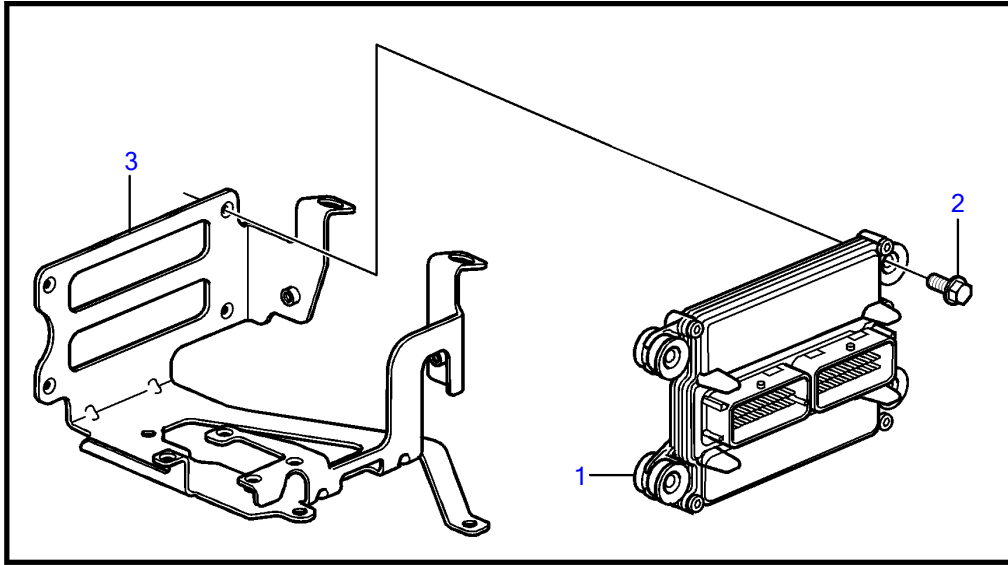

V8-320-B

V8-320-B

REF	PART NO.	QTY	DESCRIPTION	NOTES
1		1	Ecu	
2	3843651	4	Flange screw	
3	21333459	1	Bracket	
4	3858973	1	Bolt	
5	3859020	1	Sensor, MAT/MAP	
6	3858988	1	• Sealing	
7	3858979	1	Sensor, crankshaft position	
8	3859009	1	• O-ring	
9	3858983	1	Bolt	
10		1	Throttle body	See "Throttle Body" page
		2	• Sensor, throttle position	
		1	• Switch, idle validation	
11	3863130	1	Sensor, camshaft position	
12	3850397	1	Switch, temperature	
13	22024631	2	Knock sensor	
14	3849477	1	Adapter	Starboard
	3593571	1	Fitting	Port
15	3887328	1	Sensor	
16	3887970	1	Fitting	
17	3862500	2	Temperature sensor	