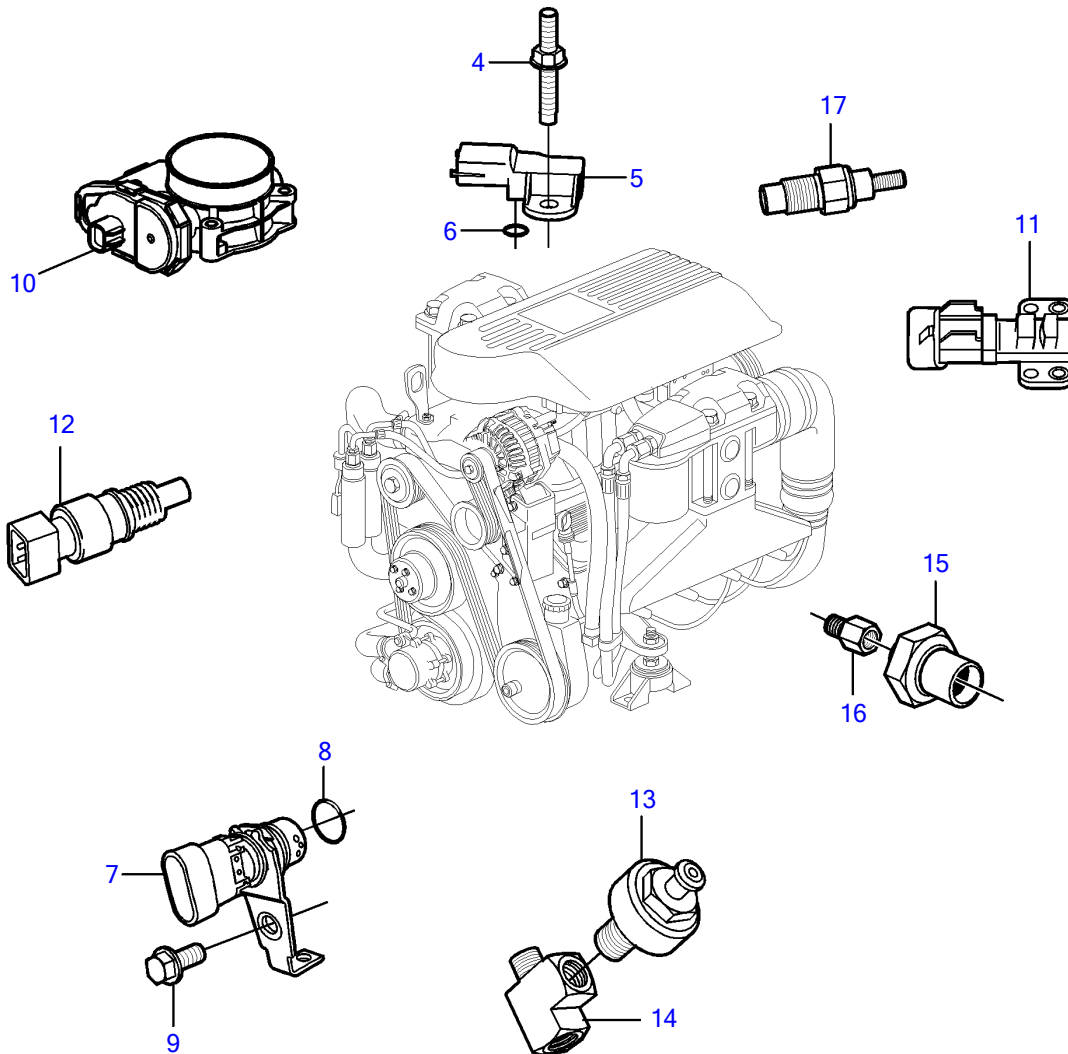

V8-320-B

V8-320-B

REF	PART NO.	QTY	DESCRIPTION	NOTES
1		1	Ecu	
2	3843651	4	Flange screw	
3	21333459	1	Bracket	
4	3858973	1	Bolt	
5	3859020	1	Sensor, MAT/MAP	
6	3858988	1	• Sealing	
7	3858979	1	Sensor, crankshaft position	
8	3859009	1	• O-ring	
9	3858983	1	Bolt	
10		1	Throttle body	See "Throttle Body" page
		2	• Sensor, throttle position	
		1	• Switch, idle validation	
11	3863130	1	Sensor, camshaft position	
12	3850397	1	Switch, temperature	
13	22024631	2	Knock sensor	
14	3849477	1	Adapter	Starboard
	3593571	1	Fitting	Port
15	3887328	1	Sensor	
16	3887970	1	Fitting	
17	3862500	2	Temperature sensor	