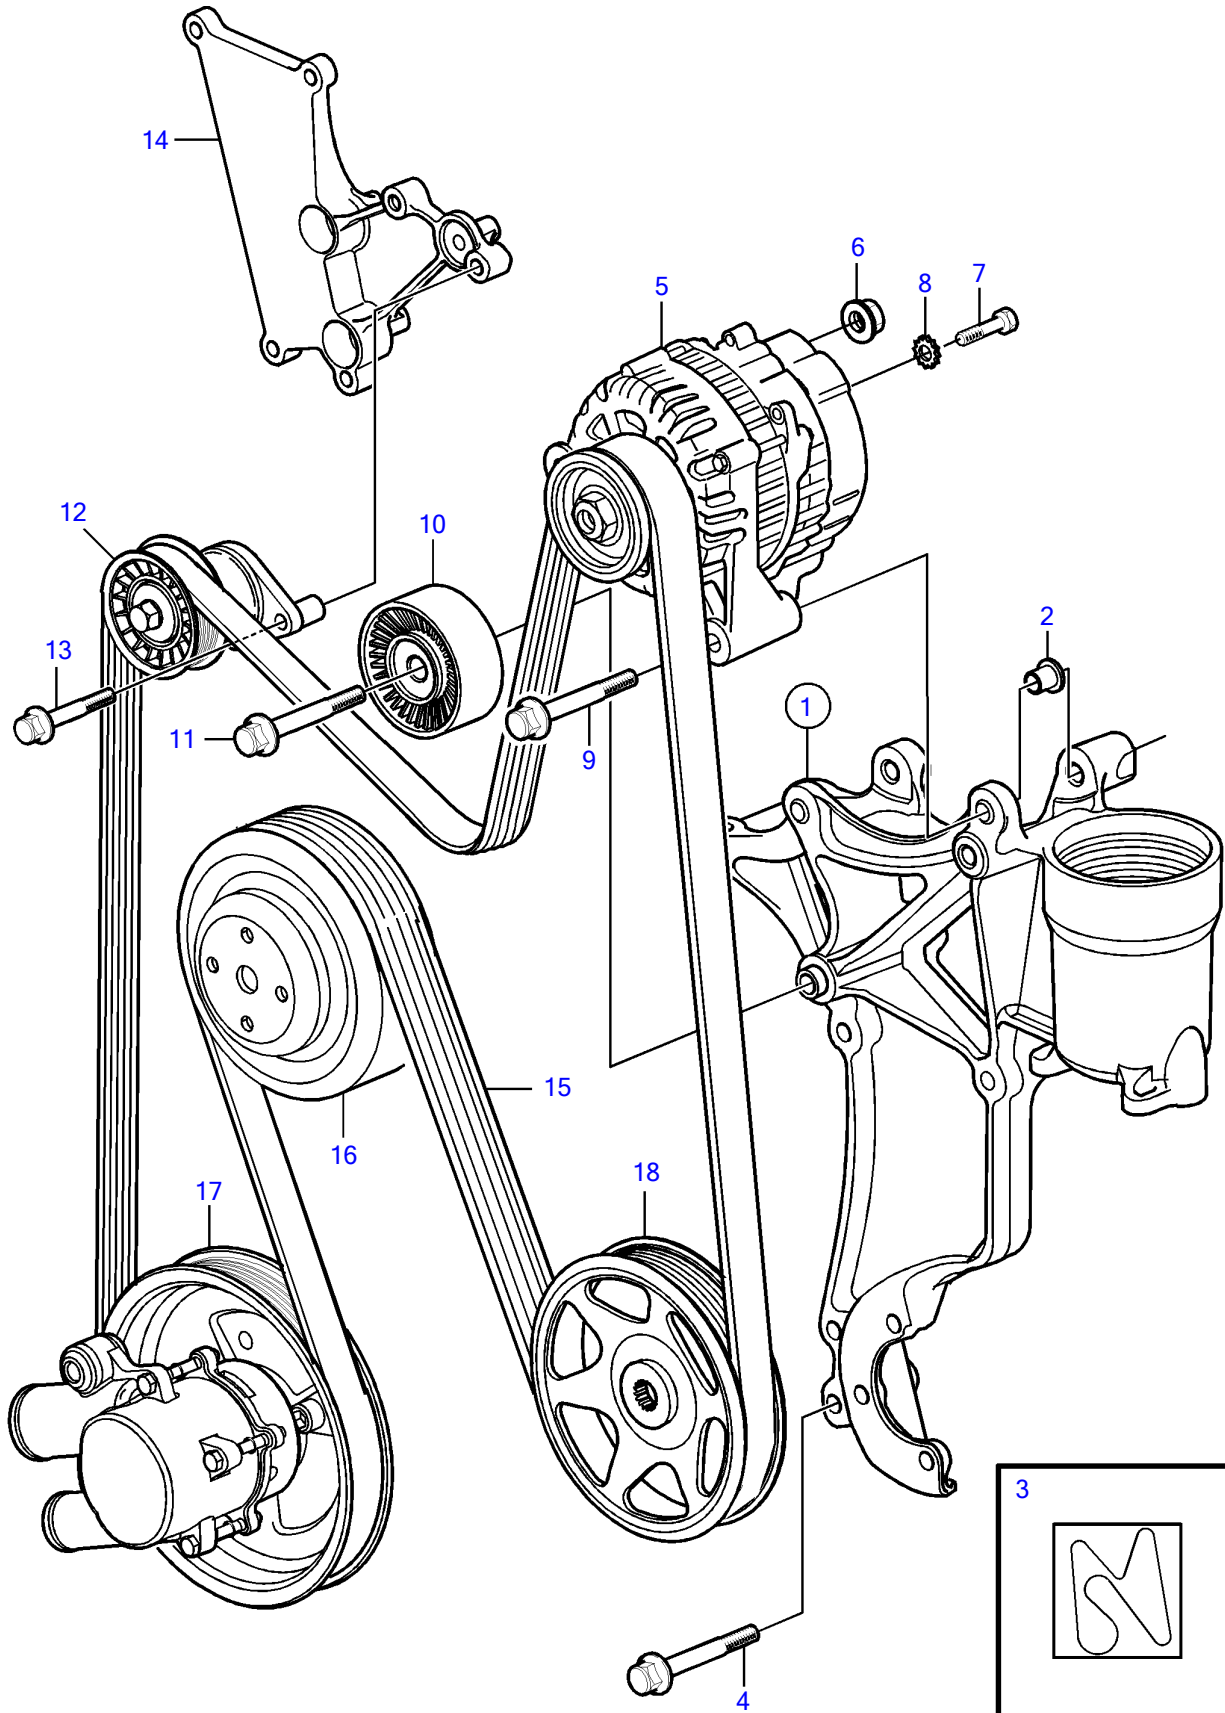

V8-300-B, V8-320-B

V8-300-B, V8-320-B

REF	PART NO.	QTY	DESCRIPTION	NOTES
1	21573817	1	Bracket	
2	3863175	2	• Bushing	
3	3863274	1	Decal	
4	3853392	4	Flange screw	
5	3884950	1	Alternator	
6	945408	1	Flange nut	
7	3852208	1	Screw	
8	3852520	1	Washer	
9	3860169	2	Flange screw	
10	21585053	1	Idler pulley	
11	21425128		Flange screw	
12	3885250	1	Belt tensioner	
13	22063732	2	Flange screw	
14	21358873	1	Bracket	See "Fuel system" page
15	21399021	1	Belt	
16		1	Pulley, circulation pump	
17		1	Sea water pump	
18		1	Pulley, power steering pump	