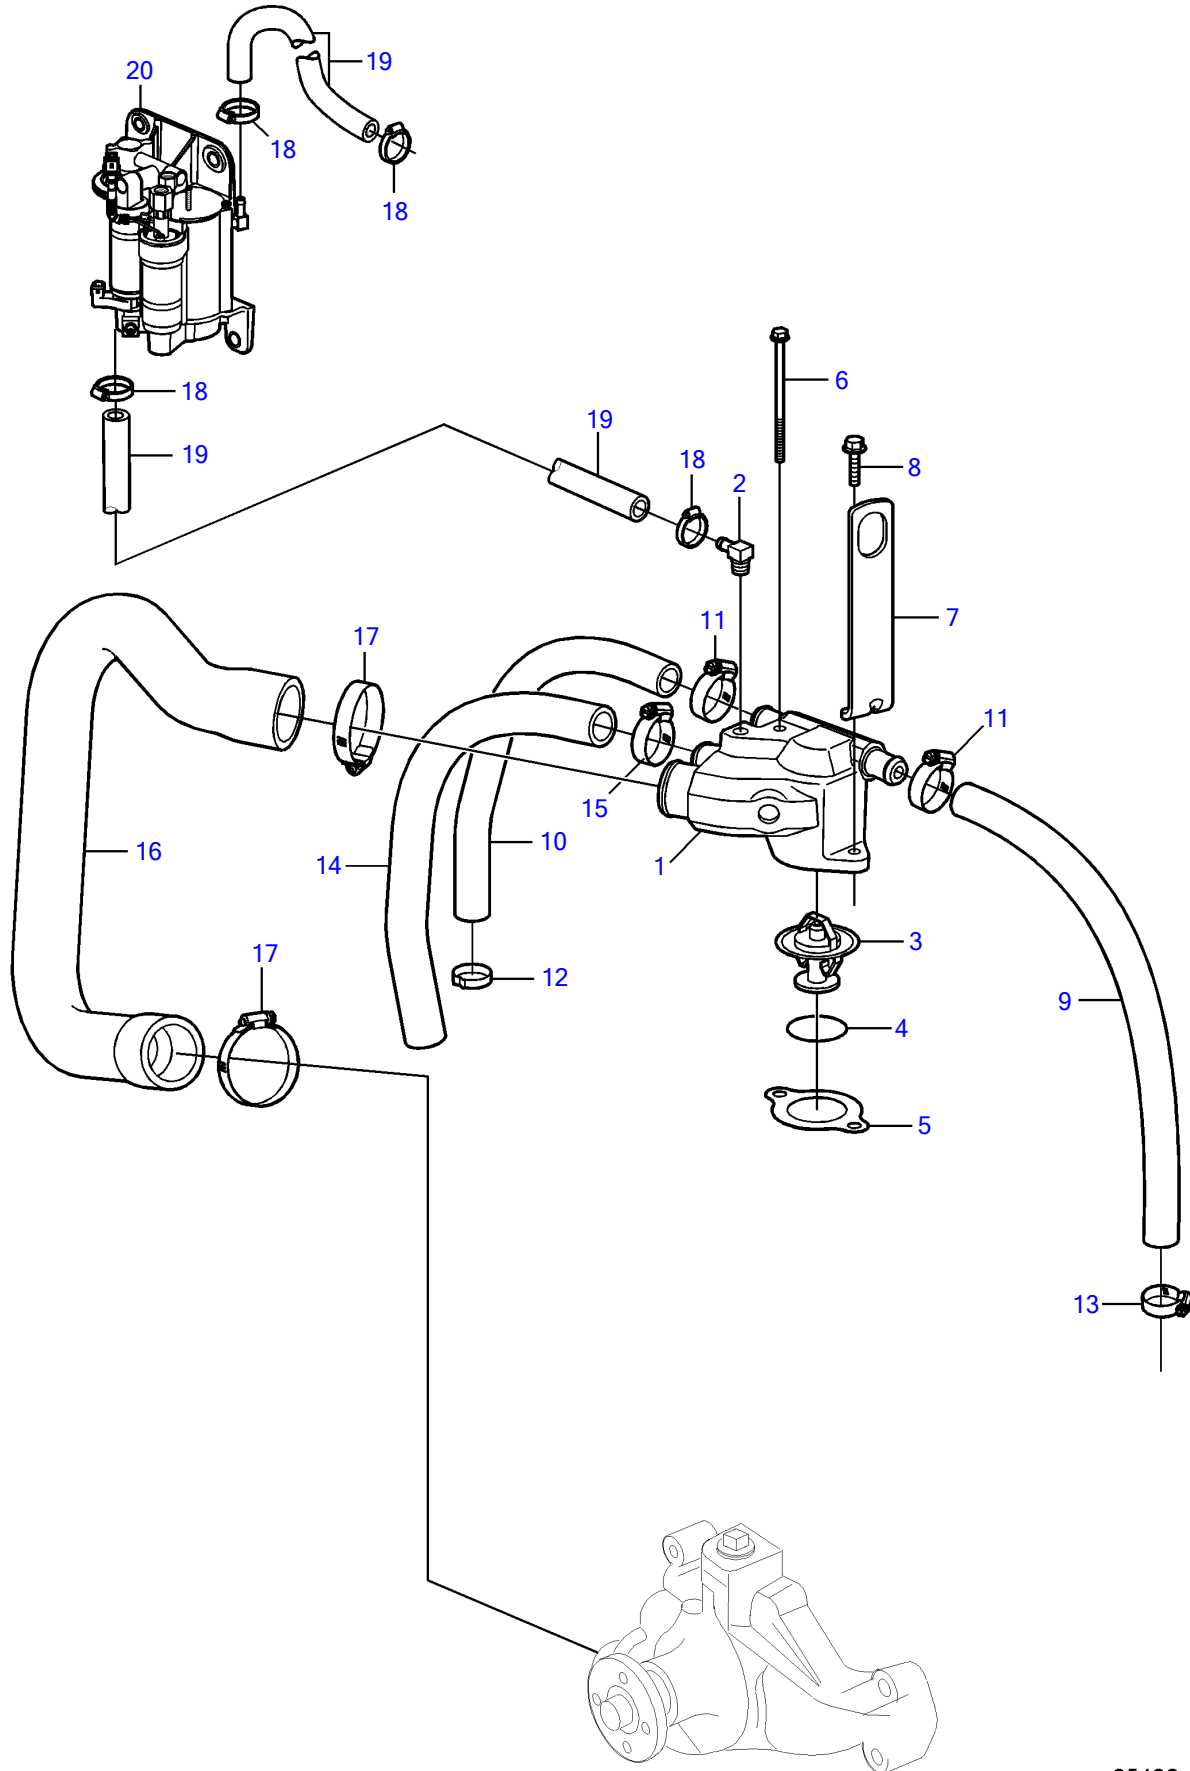

V8-300-B, V8-320-B

V8-300-B, V8-320-B

REF	PART NO.	QTY	DESCRIPTION	NOTES
1	3589553	1	Thermostat housing	
2	3853597	1	Elbow	
3	3587597	1	Thermostat	
4	983944	1	O-ring	
5	3852111	1	Gasket	
6	968842	1	Flange screw	
7	3593503	1	Bracket	
8	946671	1	Flange screw	
9	21545765	1	Hose	Exhaust, Port
10	3862536	1	Hose	Exhaust, Starboard
11	3863439	2	Hose clamp	
12	(982715)	1	Clamp	Obsolete part
13	(982715)	1	Clamp	Obsolete part
14	3817817	1	Hose	Seawater pump
15	3863441	1	Hose clamp	
16	3862523	1	Hose	
17	3863438	2	Hose clamp	
18	3860413	4	Hose clamp	
19	3862550	2	Hose	
20		1	Fuel pump	