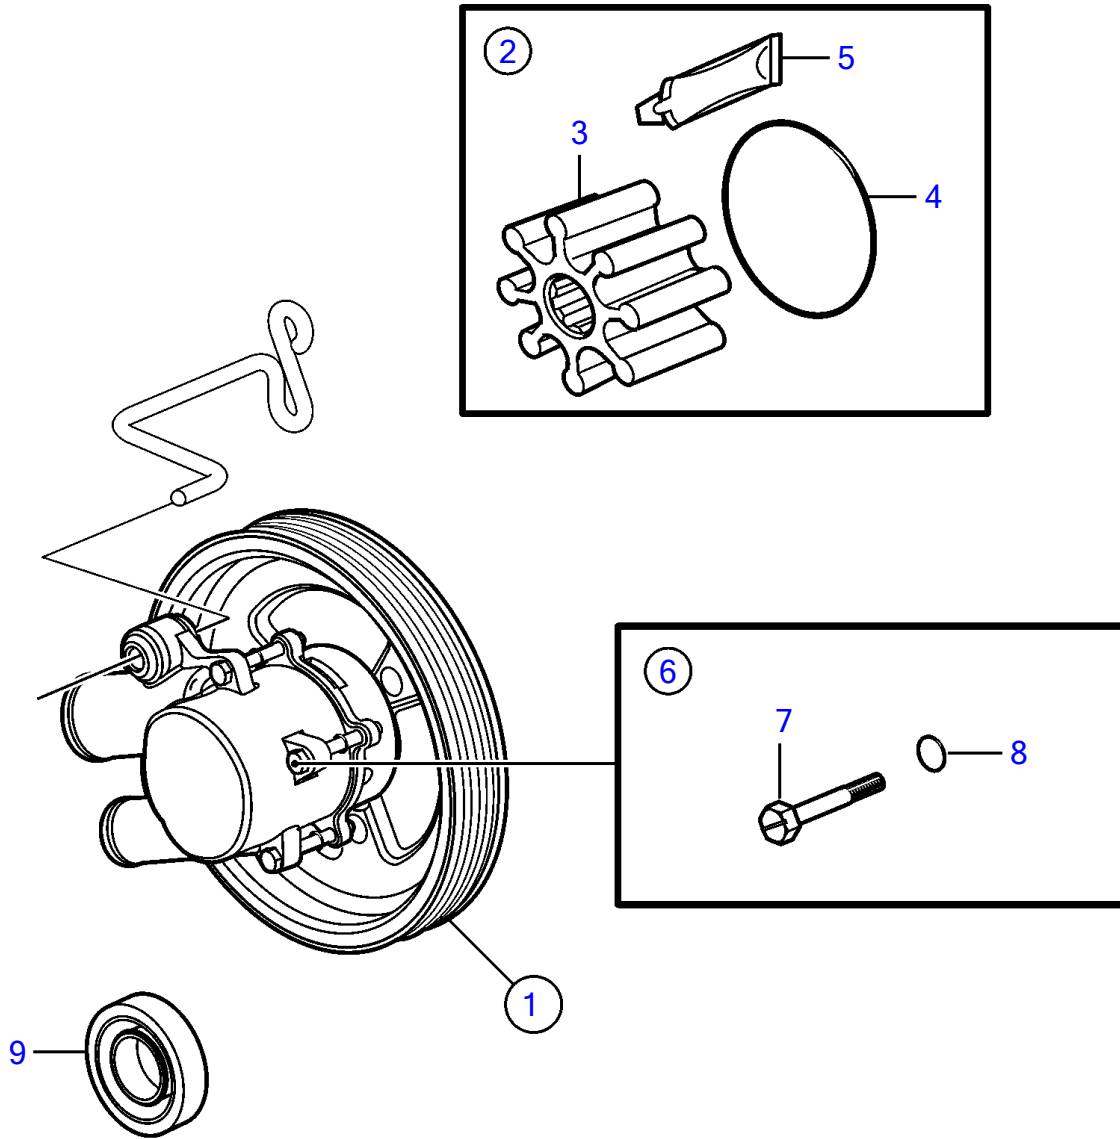

V8-300-B, V8-320-B

V8-300-B, V8-320-B

REF	PART NO.	QTY	DESCRIPTION	NOTES
1	21212799	1	Pump	
2	21213664	1	Impeller kit	
3	21212794	1	• Impeller	
4	3858938	1	• O-ring	
5		1	• Lubricant, glycerin	not sold separately
6	21951332	1	Screw kit	
7		4	• Screw	
8		4	• O-ring	
9	827247	1	Sealing ring	