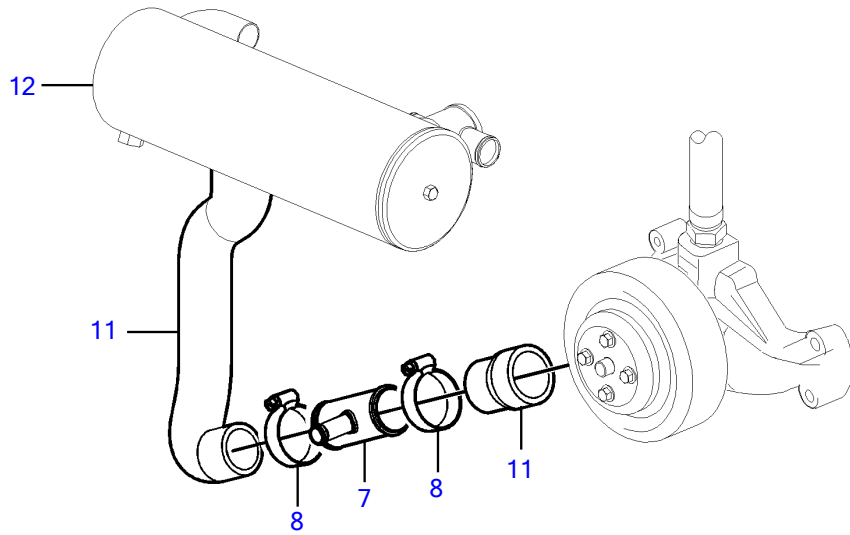

V8-300-B, V8-320-B

V8-300-B, V8-320-B

REF	PART NO.	QTY	DESCRIPTION	NOTES
1	21527832	1	Kit	Kit has other parts that are not used on this engine
2	40005443	1	• Nipple	7/16" - 14 unc
3	976970	1	• • O-ring	
4	856483	1	• Hose connection	1/4"-18 NPTF
5	3852602	4	• Hose clamp	
6	3818035	1	• Fitting	
7	3863068	1	• T-pipe	
8	3854978	2	• Hose clamp	
9	3860613	1	• T-nipple	
10		X	Hose, heater	Hose not supplied with kit.
11		X	Hose	Cut, Circulation pump to heat exchanger
12		X	Heat exchanger	
13		X	Expansion tank	