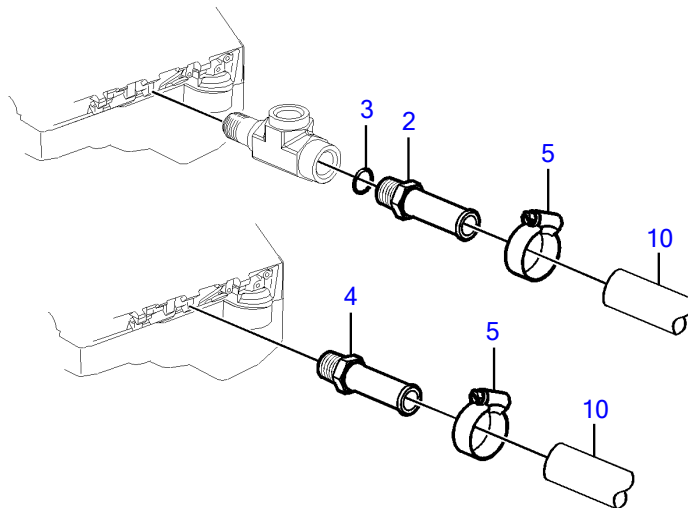

V8-300-B, V8-320-B

V8-300-B, V8-320-B

REF	PART NO.	QTY	DESCRIPTION	NOTES
1	21527832	1	Kit	Kit has other parts that are not used on this engine
2	40005443	1	• Nipple	7/16" - 14 unc
3	976970	1	• • O-ring	
4	856483	1	• Hose connection	1/4"-18 NPTF
5	3852602	4	• Hose clamp	
6	3818035	1	• Fitting	
7	3863068	1	• T-pipe	
8	3854978	2	• Hose clamp	
9	3860613	1	• T-nipple	
10		X	Hose, heater	Hose not supplied with kit.
11		X	Hose	Cut, Circulation pump to heat exchanger
12		X	Heat exchanger	
13		X	Expansion tank	