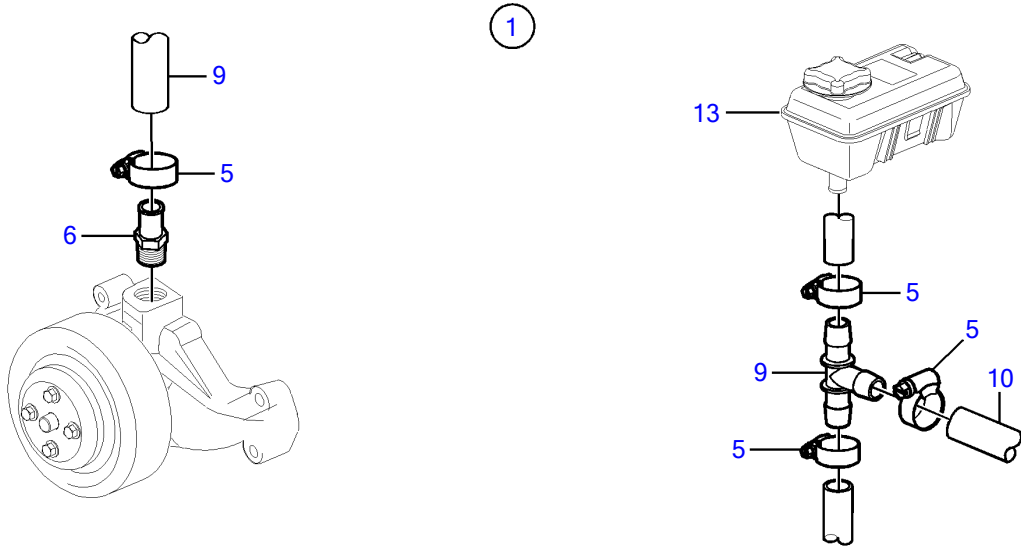

V8-300-B, V8-320-B

V8-300-B, V8-320-B

REF	PART NO.	QTY	DESCRIPTION	NOTES
1	21527832	1	Kit	Kit has other parts that are not used on this engine
2	40005443	1	• Nipple	7/16" - 14 unc
3	976970	1	• • O-ring	
4	856483	1	• Hose connection	1/4"-18 NPTF
5	3852602	4	• Hose clamp	
6	3818035	1	• Fitting	
7	3863068	1	• T-pipe	
8	3854978	2	• Hose clamp	
9	3860613	1	• T-nipple	
10		X	Hose, heater	Hose not supplied with kit.
11		X	Hose	Cut, Circulation pump to heat exchanger
12		X	Heat exchanger	
13		X	Expansion tank	