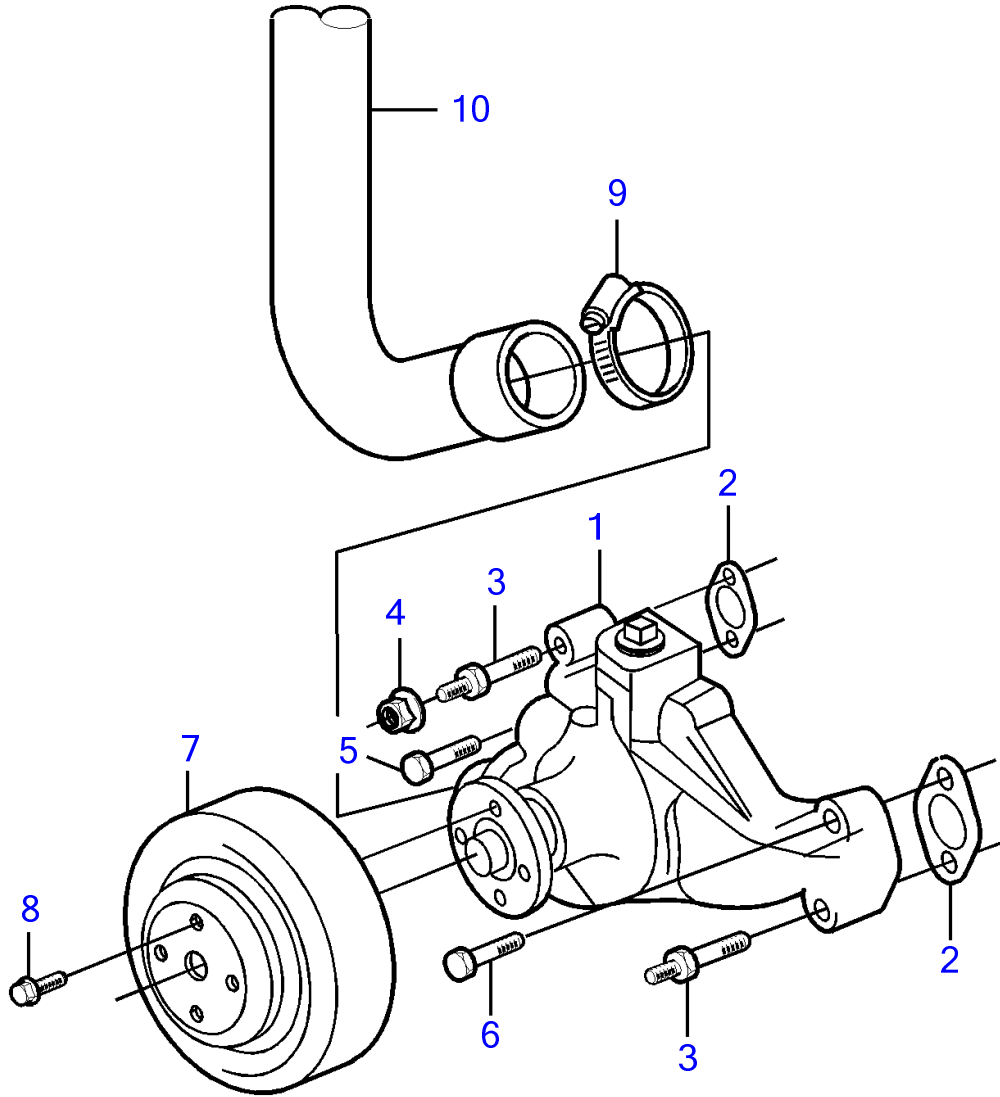

V8-300-B, V8-320-B

V8-300-B, V8-320-B

| REF | PART NO. | QTY | DESCRIPTION | NOTES |
|-----|-----------|-----|------------------|--------------------------------------|
| 1 | 3853850 | 1 | Circulation pump | |
| 2 | 3852477 | 2 | Gasket | |
| 3 | 3856147 | 2 | Stud | |
| 4 | 3853403 | 1 | Nut retainer | |
| 5 | (3856137) | 1 | Bolt | Obsolete part |
| 6 | 3856136 | 1 | Bolt | |
| 7 | 3860083 | 1 | Pulley | |
| 8 | 3863054 | 4 | Flange screw | |
| 9 | 3863438 | 1 | Hose clamp | |
| 10 | | 1 | Hose | Thermostat housing or heat exchanger |