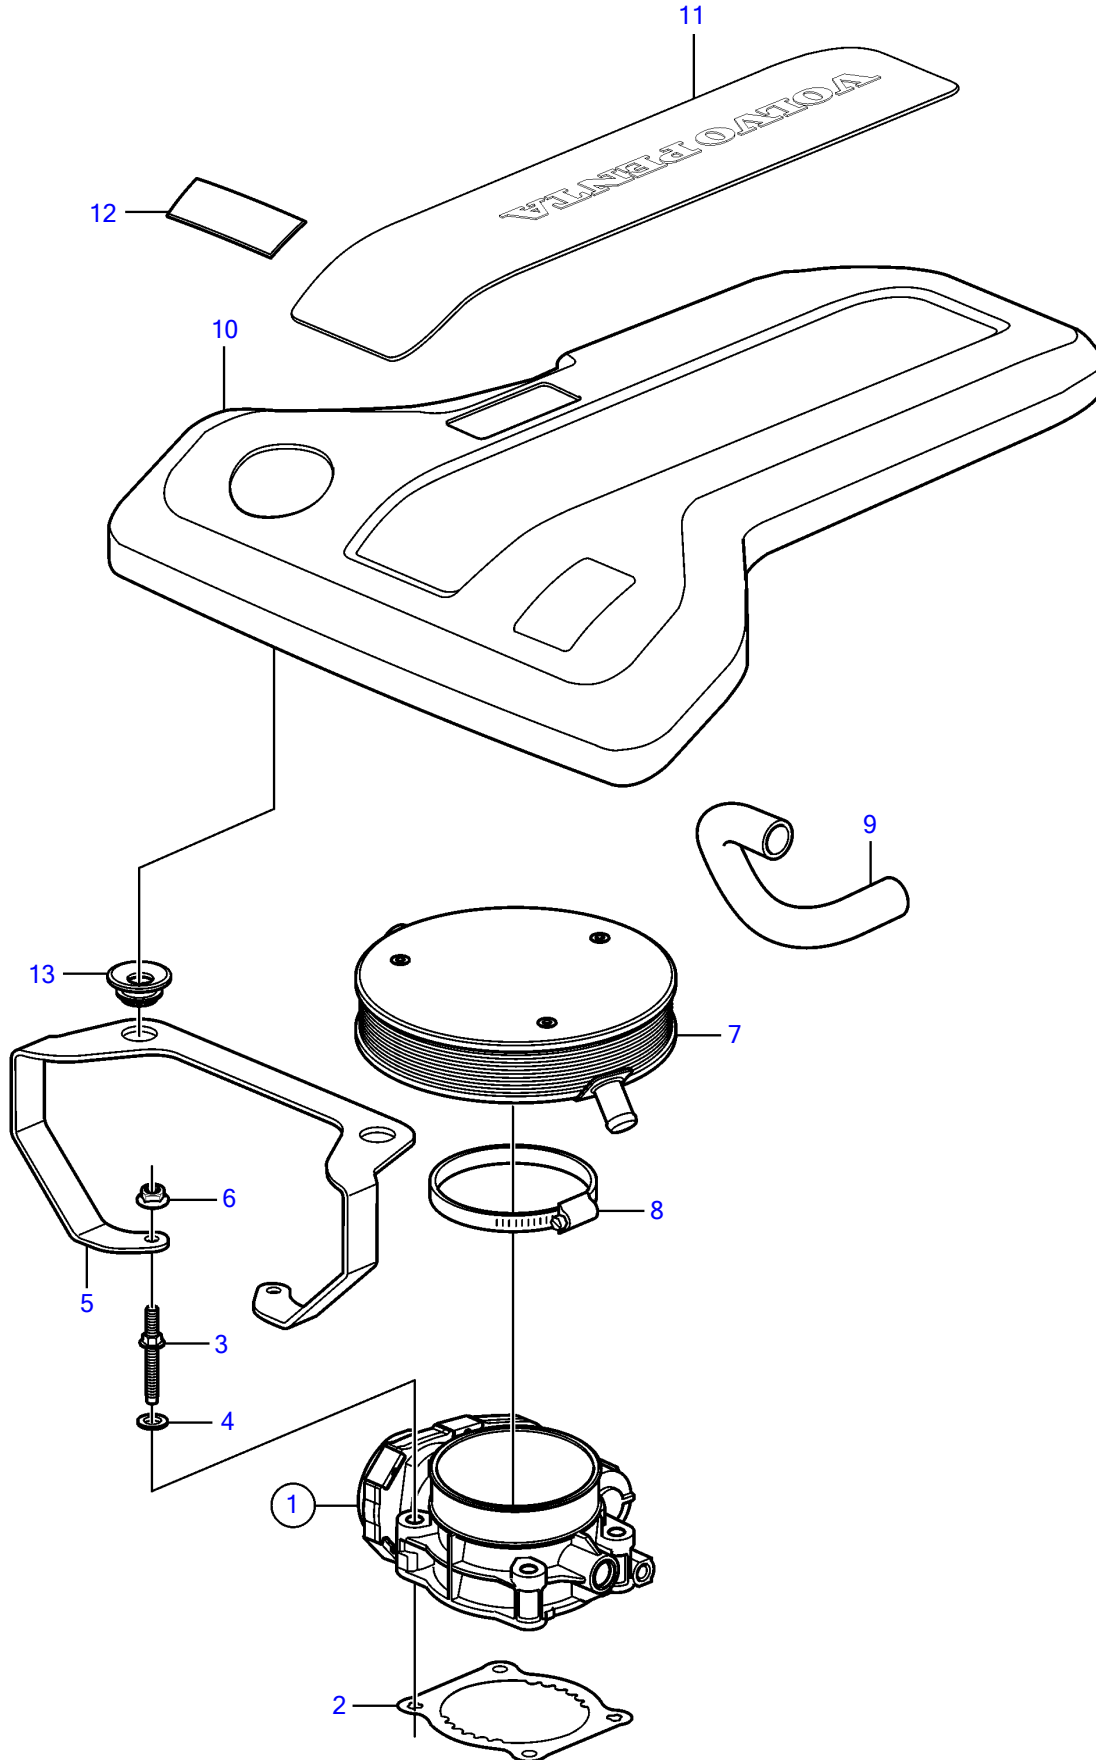

V8-300-A

V8-300-A

REF	PART NO.	QTY	DESCRIPTION	NOTES
1	21141689	1	Body	
		1	• Switch, idle validation	not sold separately
		2	• Sensor kit, throttle position	not sold separately
2	3849022	1	Gasket	
3	3858964	4	Stud	
4		4	• Washer	not sold separately
5	21651300	1	Bracket	
6	981124	2	Flange nut	
7	3887565	1	Flame shield	
8	21221046	1	Hose clamp	
9	3853546	1	Hose	To valve cover
10	21697113	1	Cover	replaced by next part number
	21973467	1	Cover	
11	21670679	1	• Decal	Volvo Penta V8
12	21658915	1	Decal	300
13	21429100	4	Grommet	