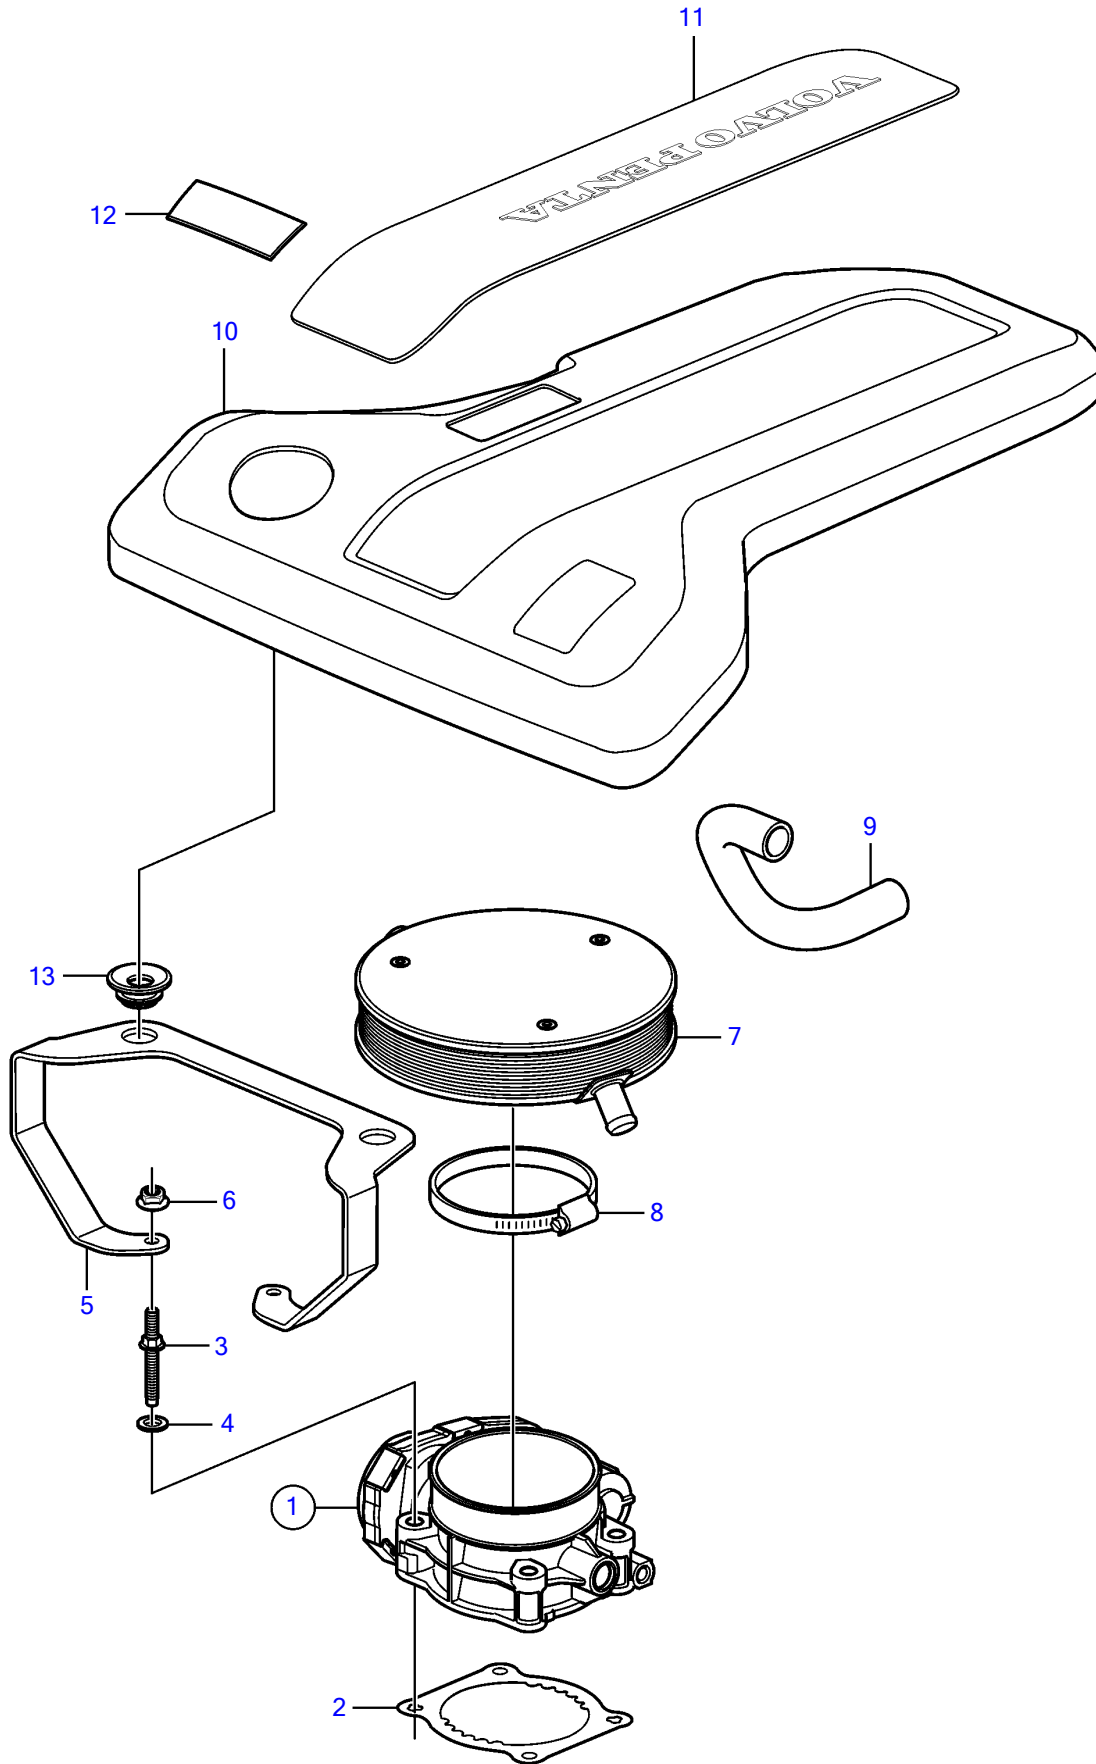

V8-320-A

V8-320-A

REF	PART NO.	QTY	DESCRIPTION	NOTES
1	21141689	1	Body	
		1	• Switch, idle validation	not sold separately
		2	• Sensor kit, throttle position	not sold separately
2	3849022	1	Gasket	
3	3858964	4	Stud	
4		4	• Washer	not sold separately
5	21651300	1	Bracket	
6	981124	2	Flange nut	
7	3887565	1	Flame shield	
8	21221046	1	Hose clamp	
9	3853546	1	Hose	To valve cover
10	21697113	1	Cover	replaced by next part number
	21973467	1	Cover	
11	21670679	1	• Decal	Volvo Penta V8
12	21658916	1	Decal	320
13	21429100	4	Grommet	