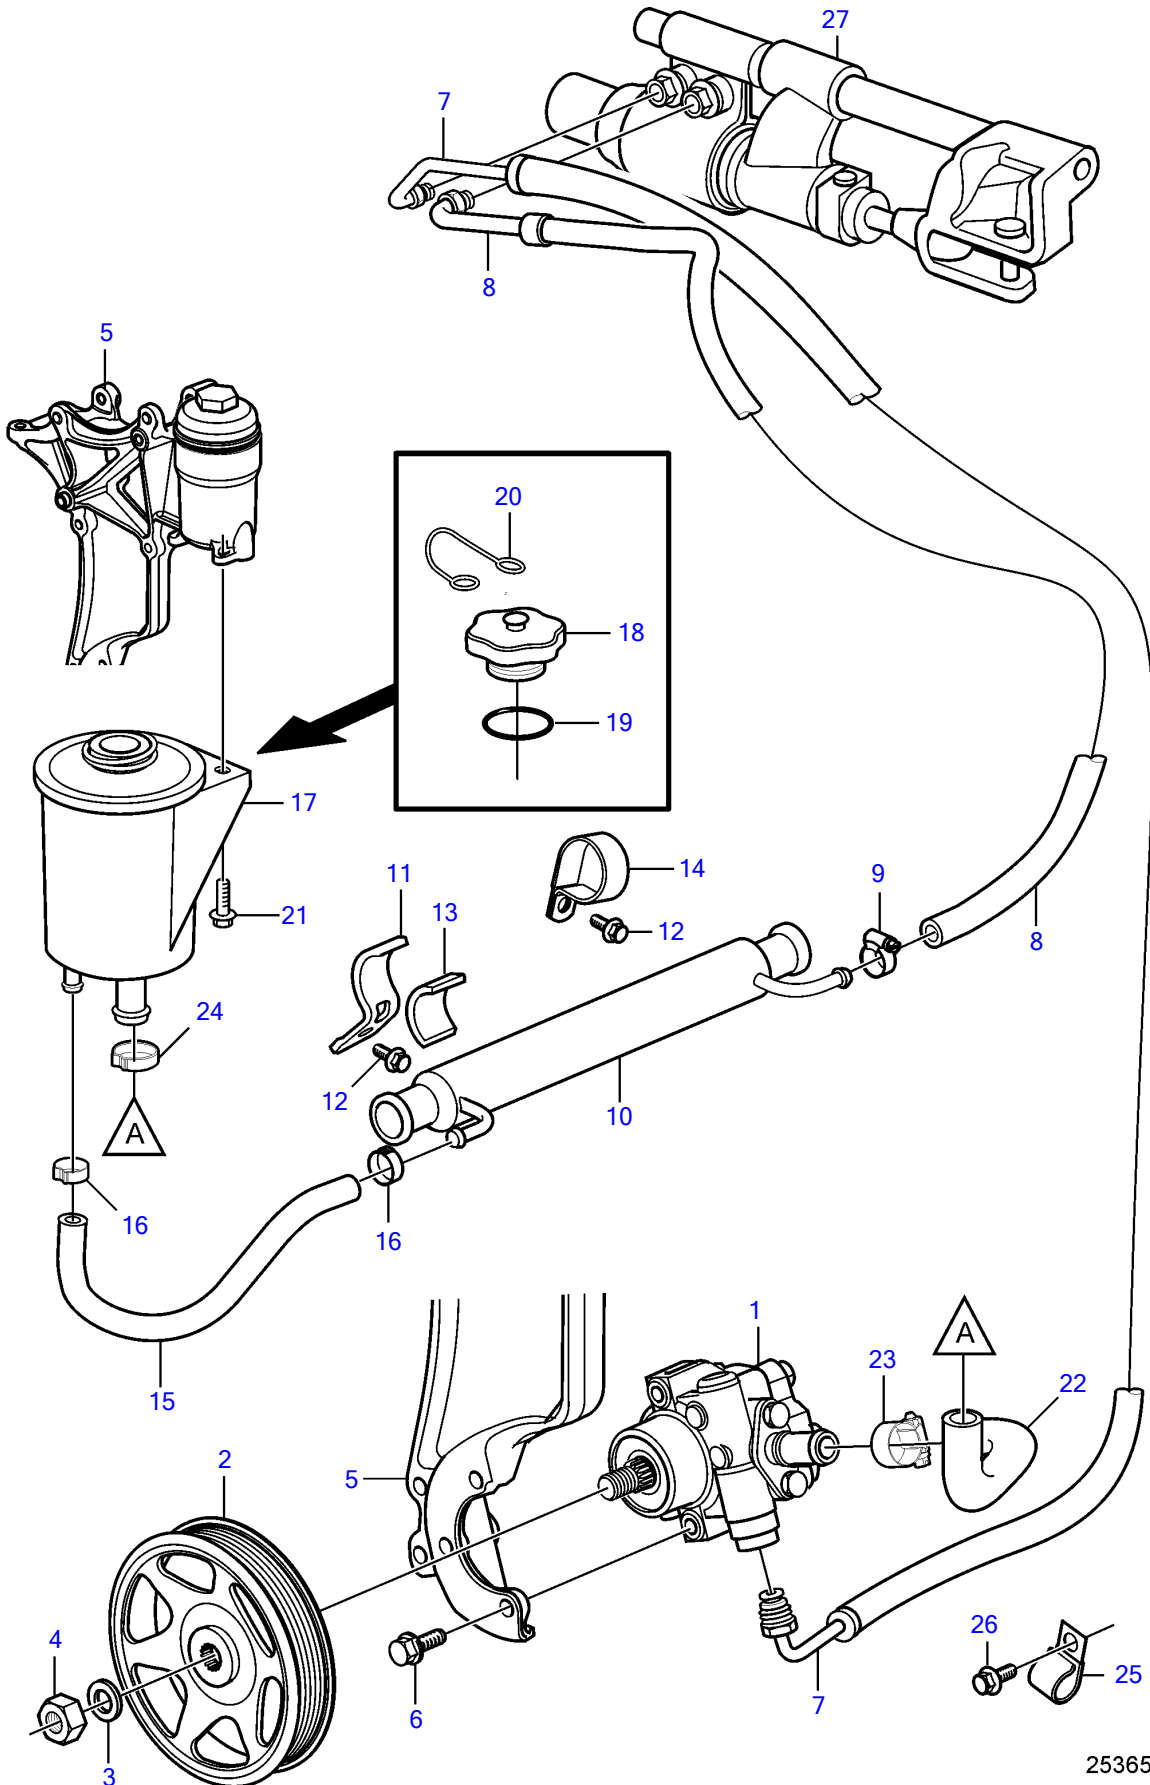

V8-270-E-A

25365

Upd:2014-07-01

25365

47702828-64-36229

V8-270-E-A

REF	PART NO.	QTY	DESCRIPTION	NOTES
1	3887373	1	Power steering pump	
2	3889611	1	Pulley	
3	3889615	1	Washer	
4	3889613	1	Nut	
5	21573817	1	Bracket	
6	3595494	3	Screw	
7	3888739	1	Hose assembly	
8	21452588	1	Hose assembly	
9	3860413	1	Hose clamp	
10	21399019	1	Hydraulic oil cooler	
11	21434106	1	Bracket	Replaced by 3852490
12	3853393	1	Flange screw	
13	21434108	1	Support rubber	
14	3852490	1	Attaching clamp	
15	21399023	1	Hose	
16	982663	2	Hose clamp	
17	3887375	1	Reservoir	
18		1	• Cap	not sold separately
19		1	• O-ring	not sold separately
20		1	• Retainer	not sold separately
21	946544	2	Flange screw	
22	21355283	2	Hose	
23	3853794	2	Hose clamp	
24	980038	1	Hose clamp	replaced by next part number
		1	Hose clamp	
25	(984038)	1	Clamp, J	Obsolete part
26	(3853557)	1	Flange screw	Obsolete part, 3/8" - 16 unc, L=0.75" (19mm)
27		1	Steering cylinder	See drive catalog