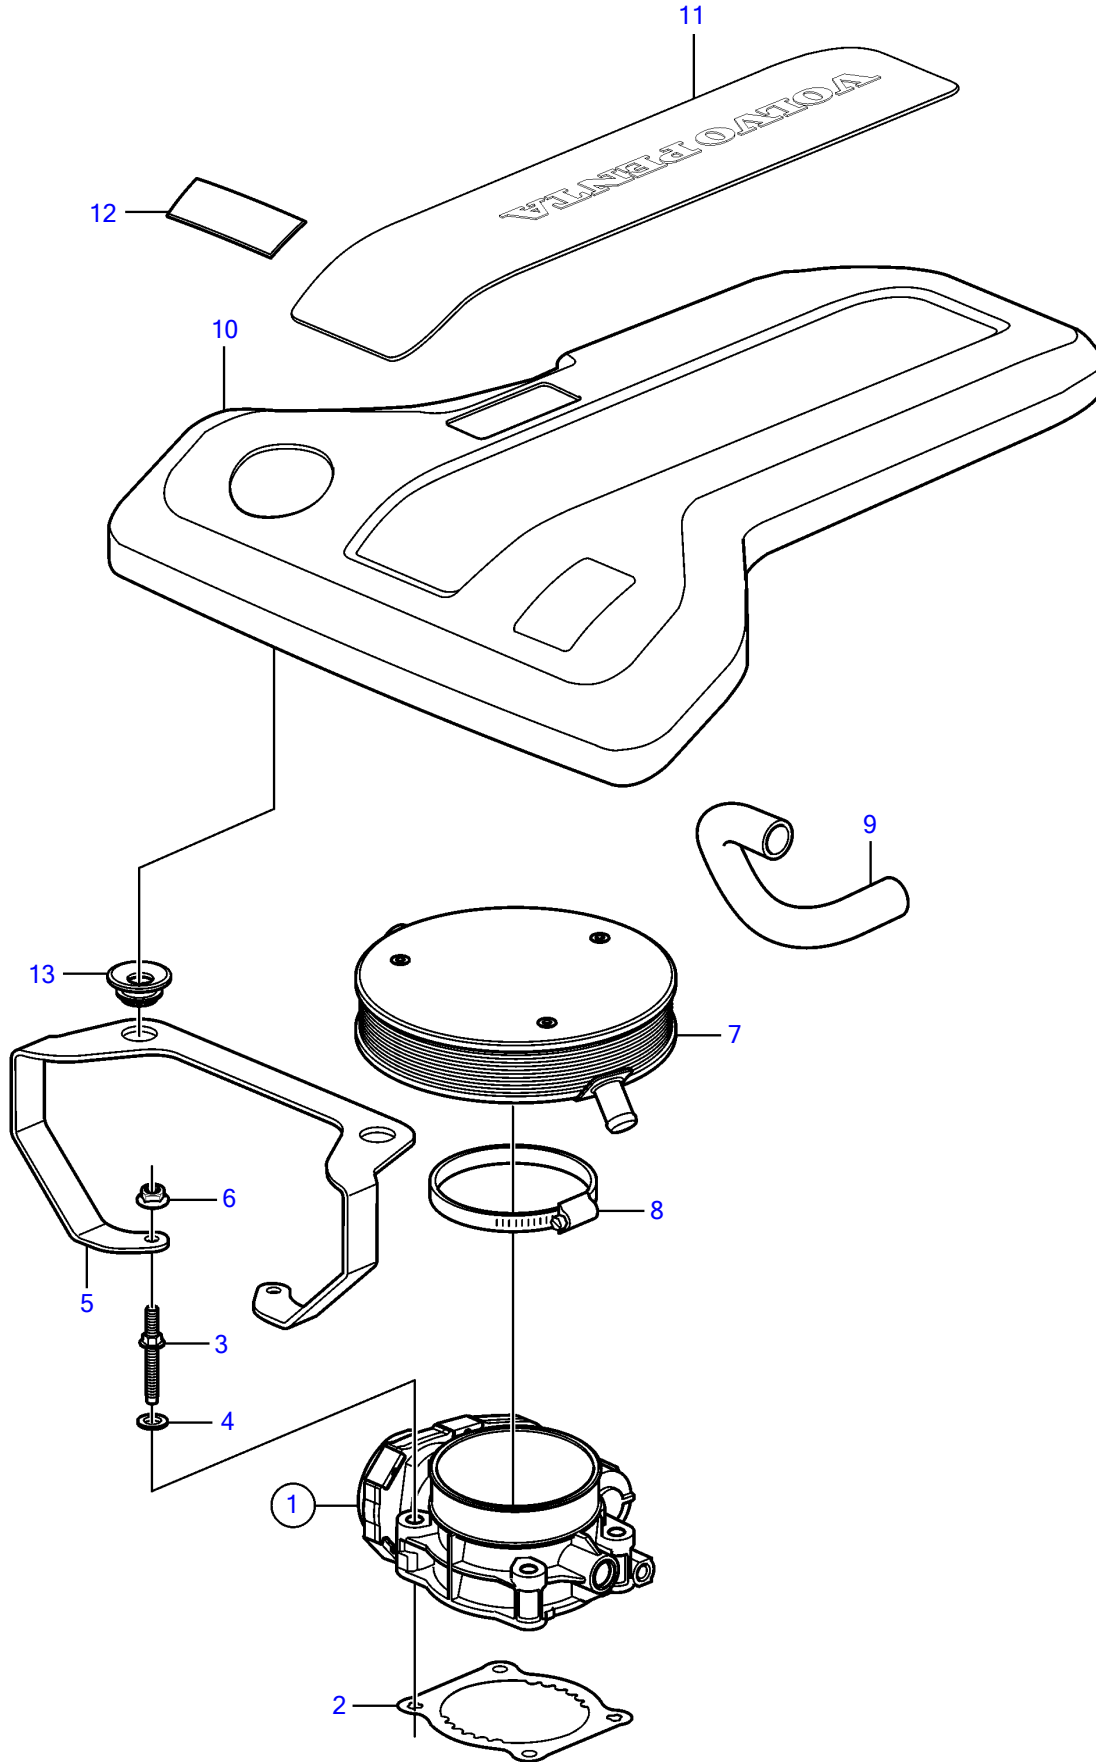

V8-270-E-A

## V8-270-E-A

REF	PART NO.	QTY	DESCRIPTION	NOTES
1	21141689	1	Body	
		1	• Switch, idle validation	not sold separately
		2	• Sensor kit, throttle position	not sold separately
2	3849022	1	Gasket	
3	3858964	4	Stud	
4		4	• Washer	not sold separately
5	21446001	1	Bracket	
6	981124	2	Flange nut	
7	21297352	1	Flame retainer	
8	21221046	1	Hose clamp	
9	3853546	1	Hose	To valve cover
10	21697113	1	Cover	replaced by next part number
	21973467	1	Cover	
11	21670679	1	• Decal	Volvo Penta V8
12	21658914	1	Decal	270
13	21429100	4	Grommet	