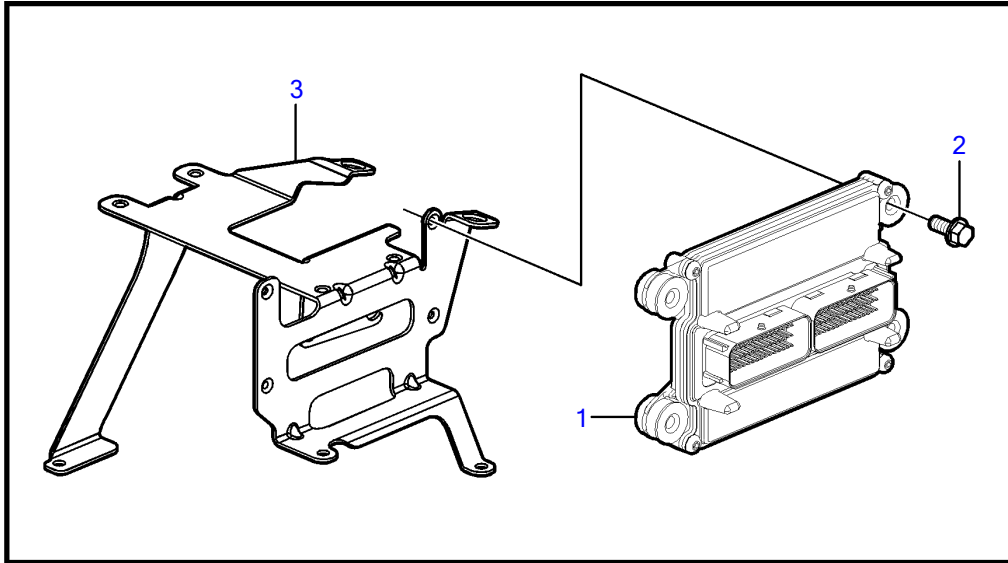

## V8-270-E-A

REF	PART NO.	QTY	DESCRIPTION	NOTES
1	21906700	1	Module	
2	3843651	4	Flange screw	
3	21333459	1	Bracket	
4	3858973	1	Bolt	
5	3859020	1	Sensor, MAT/MAP	
6	3858988	1	• Sealing	
7	3858979	1	Sensor, crankshaft position	
8	3859009	1	• O-ring	
9	3858983	1	Bolt	
10		1	Throttle body	See "Throttle Body" page
		2	• Sensor, throttle position	
		1	• Switch, idle validation	
11	3863130	1	Sensor, camshaft position	
12	3850397	1	Switch, temperature	
13	3850357	2	Knock sensor	replaced by next part number
	22024631	2	Knock sensor	
14	3849477	1	Adapter	Starboard
	3593571	1	Fitting	Port
15	3887328	1	Sensor	
16	3887970	1	Fitting	
17	3862500	2	Temperature sensor	