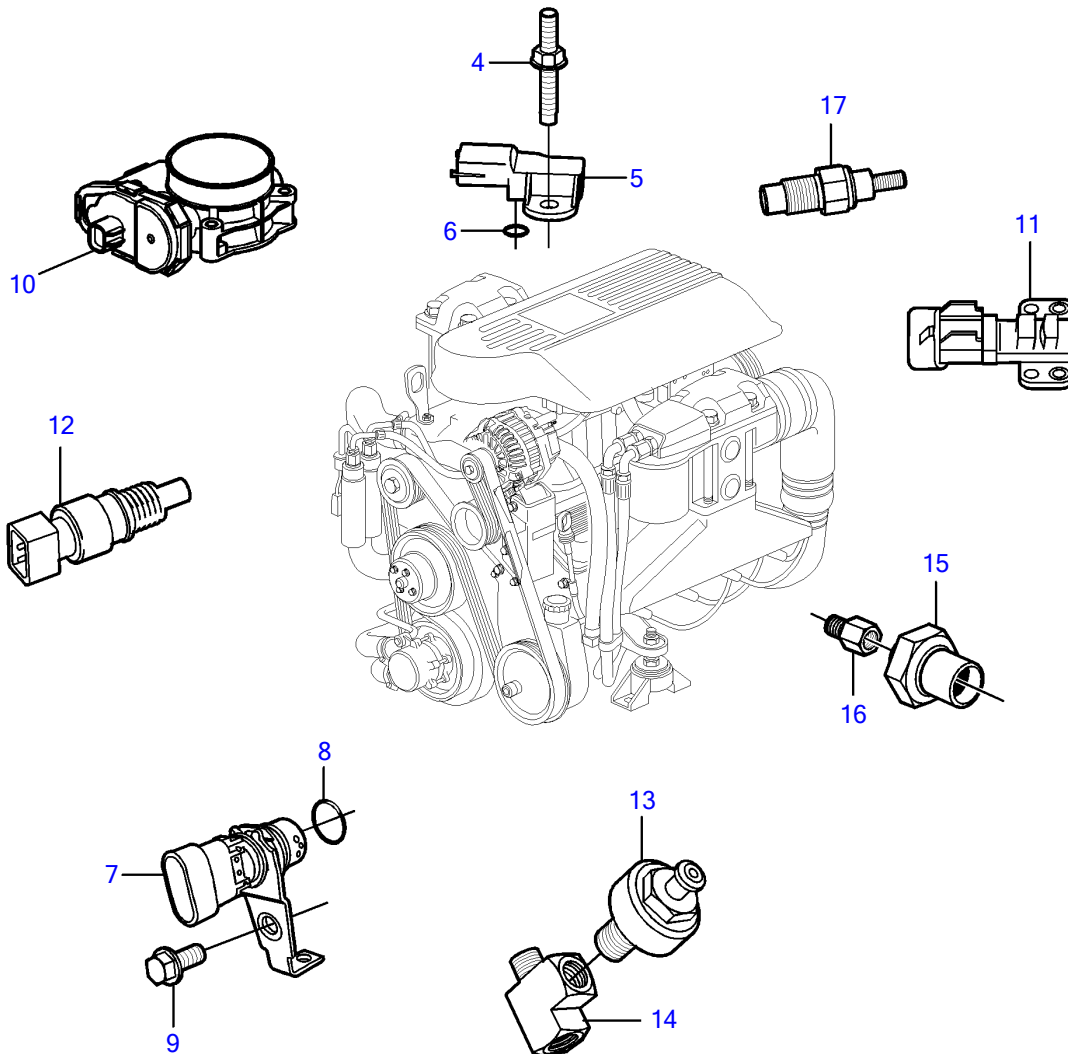

V8-270-E-A

## V8-270-E-A

REF	PART NO.	QTY	DESCRIPTION	NOTES
1	21906700	1	Module	
2	3843651	4	Flange screw	
3	21333459	1	Bracket	
4	3858973	1	Bolt	
5	3859020	1	Sensor, MAT/MAP	
6	3858988	1	• Sealing	
7	3858979	1	Sensor, crankshaft position	
8	3859009	1	• O-ring	
9	3858983	1	Bolt	
10		1	Throttle body	See "Throttle Body" page
		2	• Sensor, throttle position	
		1	• Switch, idle validation	
11	3863130	1	Sensor, camshaft position	
12	3850397	1	Switch, temperature	
13	3850357	2	Knock sensor	replaced by next part number
	22024631	2	Knock sensor	
14	3849477	1	Adapter	Starboard
	3593571	1	Fitting	Port
15	3887328	1	Sensor	
16	3887970	1	Fitting	
17	3862500	2	Temperature sensor	